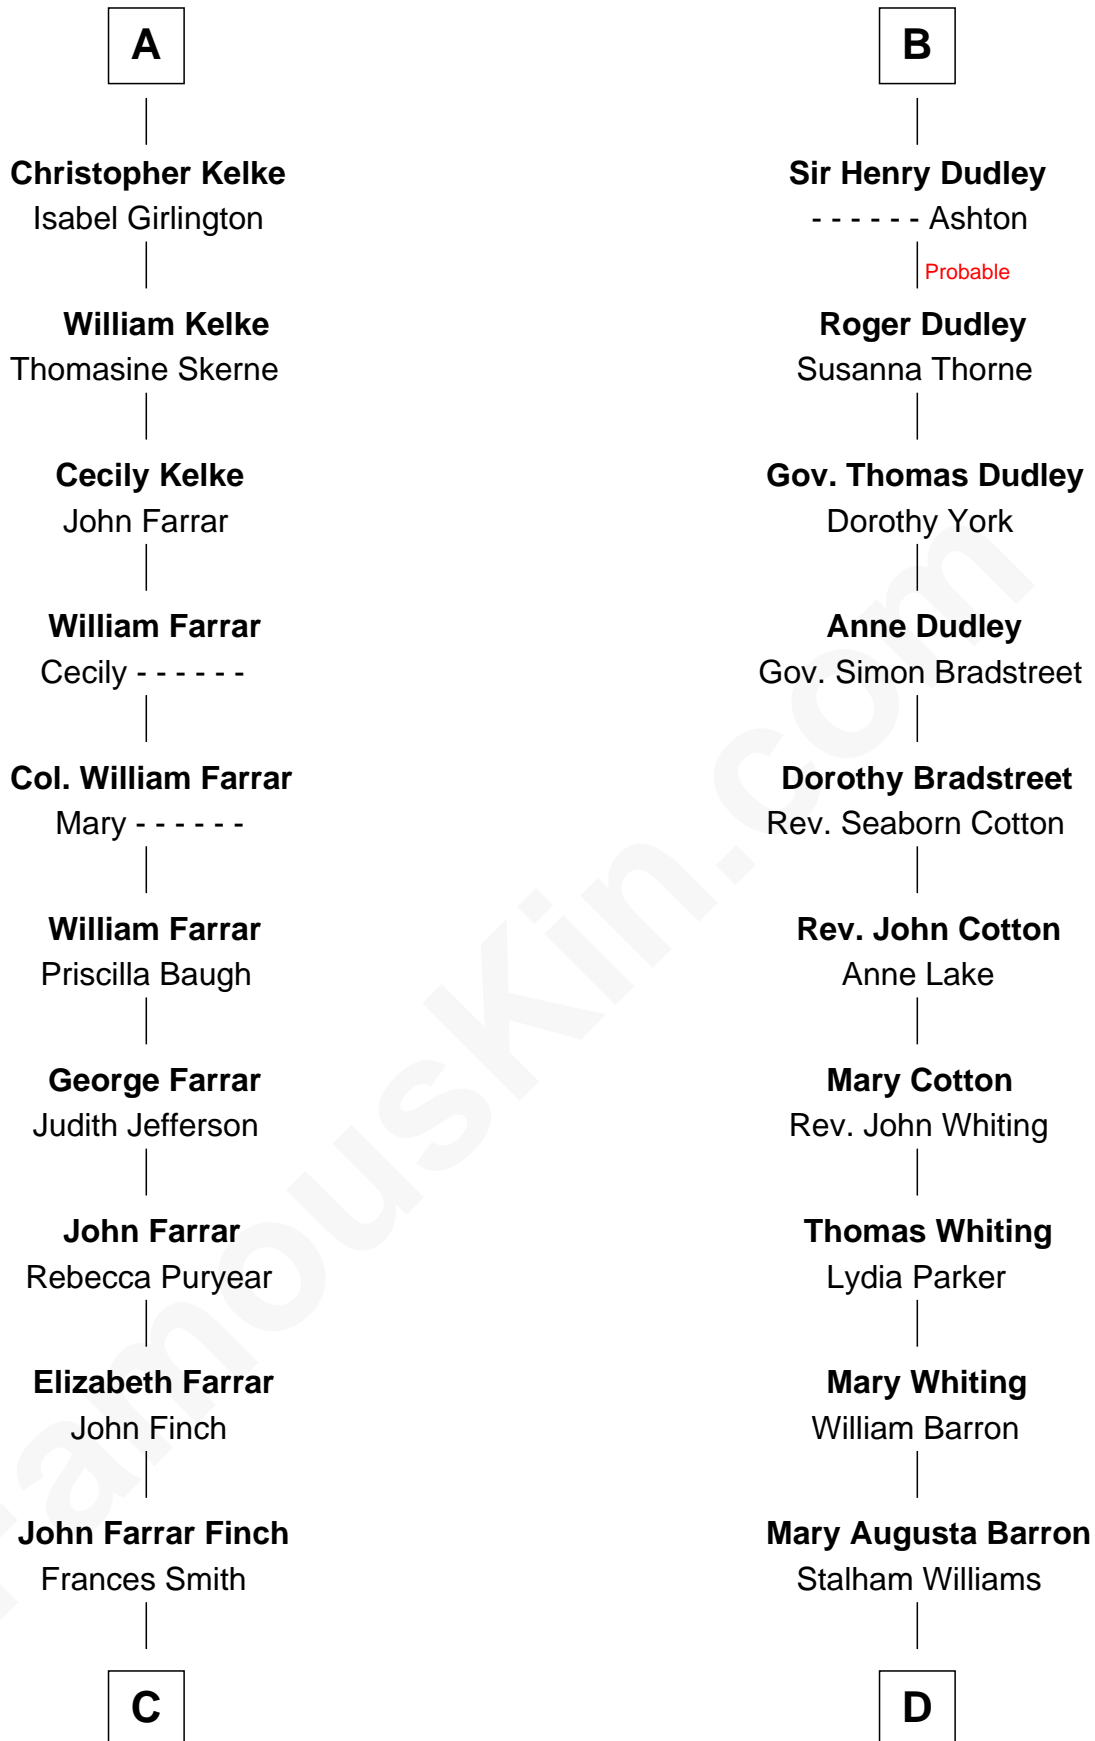

FamousKin.com

Relationship Chart of

Harper Lee

Author of To Kill a Mockingbird

19th cousin 1 time removed of

James Sherman

27th U.S. Vice-President

Henry Plantagenet
Maud de Chaworth

Mary Plantagenet
Henry de Percy

Sir Henry Percy
Margaret de Neville

Sir Henry Percy
Elizabeth Mortimer

Elizabeth Percy
Sir John Clifford

Mary Clifford
Sir Philip Wentworth

Elizabeth Wentworth
Sir Martin de la See

Elizabeth de la See
Roger Kelke

A

Eleanor Plantagenet
Richard Fitzalan

Alice Fitzalan
Sir Thomas de Holand

Eleanor Holand
Edward Cherleton

Joyce Cherleton
Sir John Tiptoft

Joyce Tiptoft
Sir Edmund Sutton

Sir Edward Sutton
Cecily Willoughby

Sir John Sutton
Cecily Grey

B

C

John Robert Finch
Frances Cunningham

James Cunningham Finch
Ellen Rivers Williams

Frances Cunningham Finch
Amasa Coleman Lee

Harper Lee
Author of To Kill a Mockingbird

D