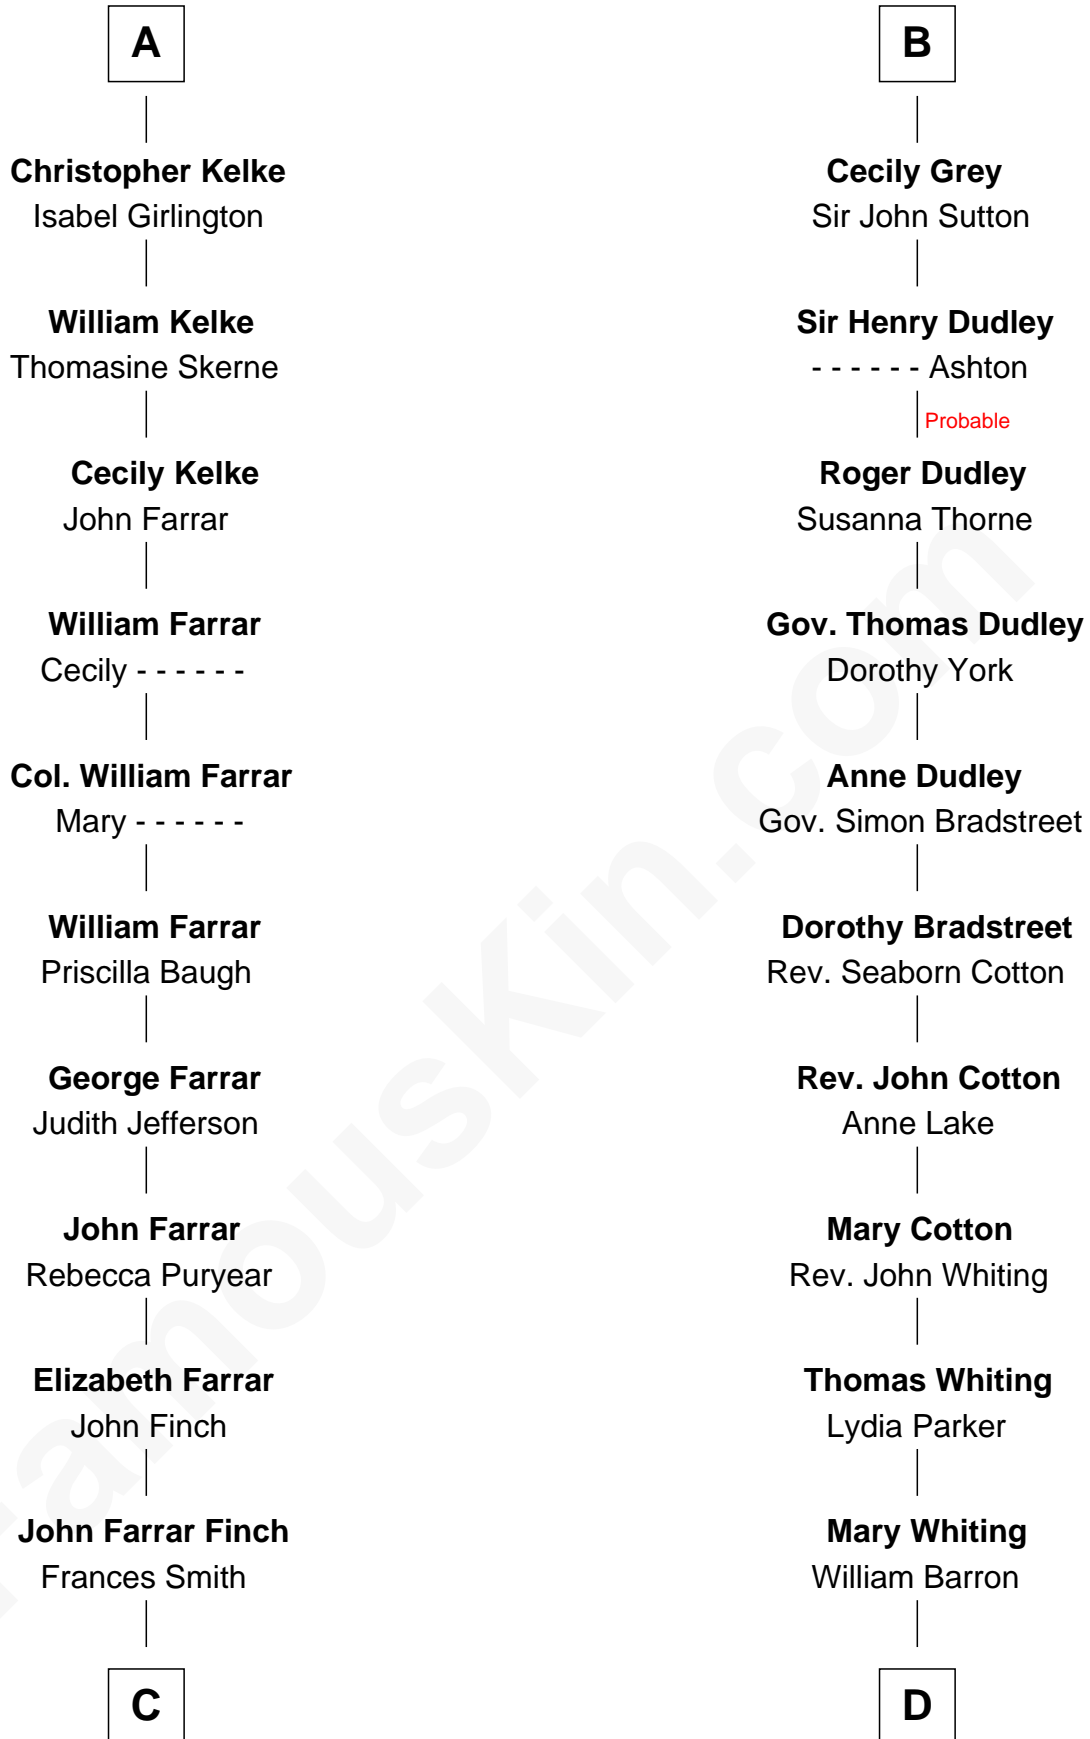

FamousKin.com Relationship Chart of

Harper Lee

Author of To Kill a Mockingbird

20th cousin of

James Sherman

27th U.S. Vice-President

Bartholomew de Badlesmere

Margaret de Clare

Margaret de Badlesmere

Sir John de Tibetot

Sir Robert de Tibetot

Margaret Deincourt

Elizabeth de Tibetot

Sir Philip le Despencer

Margery Despencer

Sir Roger Wentworth

Sir Philip Wentworth

Mary Clifford

Elizabeth Wentworth

Sir Martin de la See

Elizabeth de la See

Roger Kelke

A

Margery de Badlesmere

Elizabeth Harington

William Bonville

Katherine Neville

Cecily Bonville

Thomas Grey

B

C

John Robert Finch
Frances Cunningham