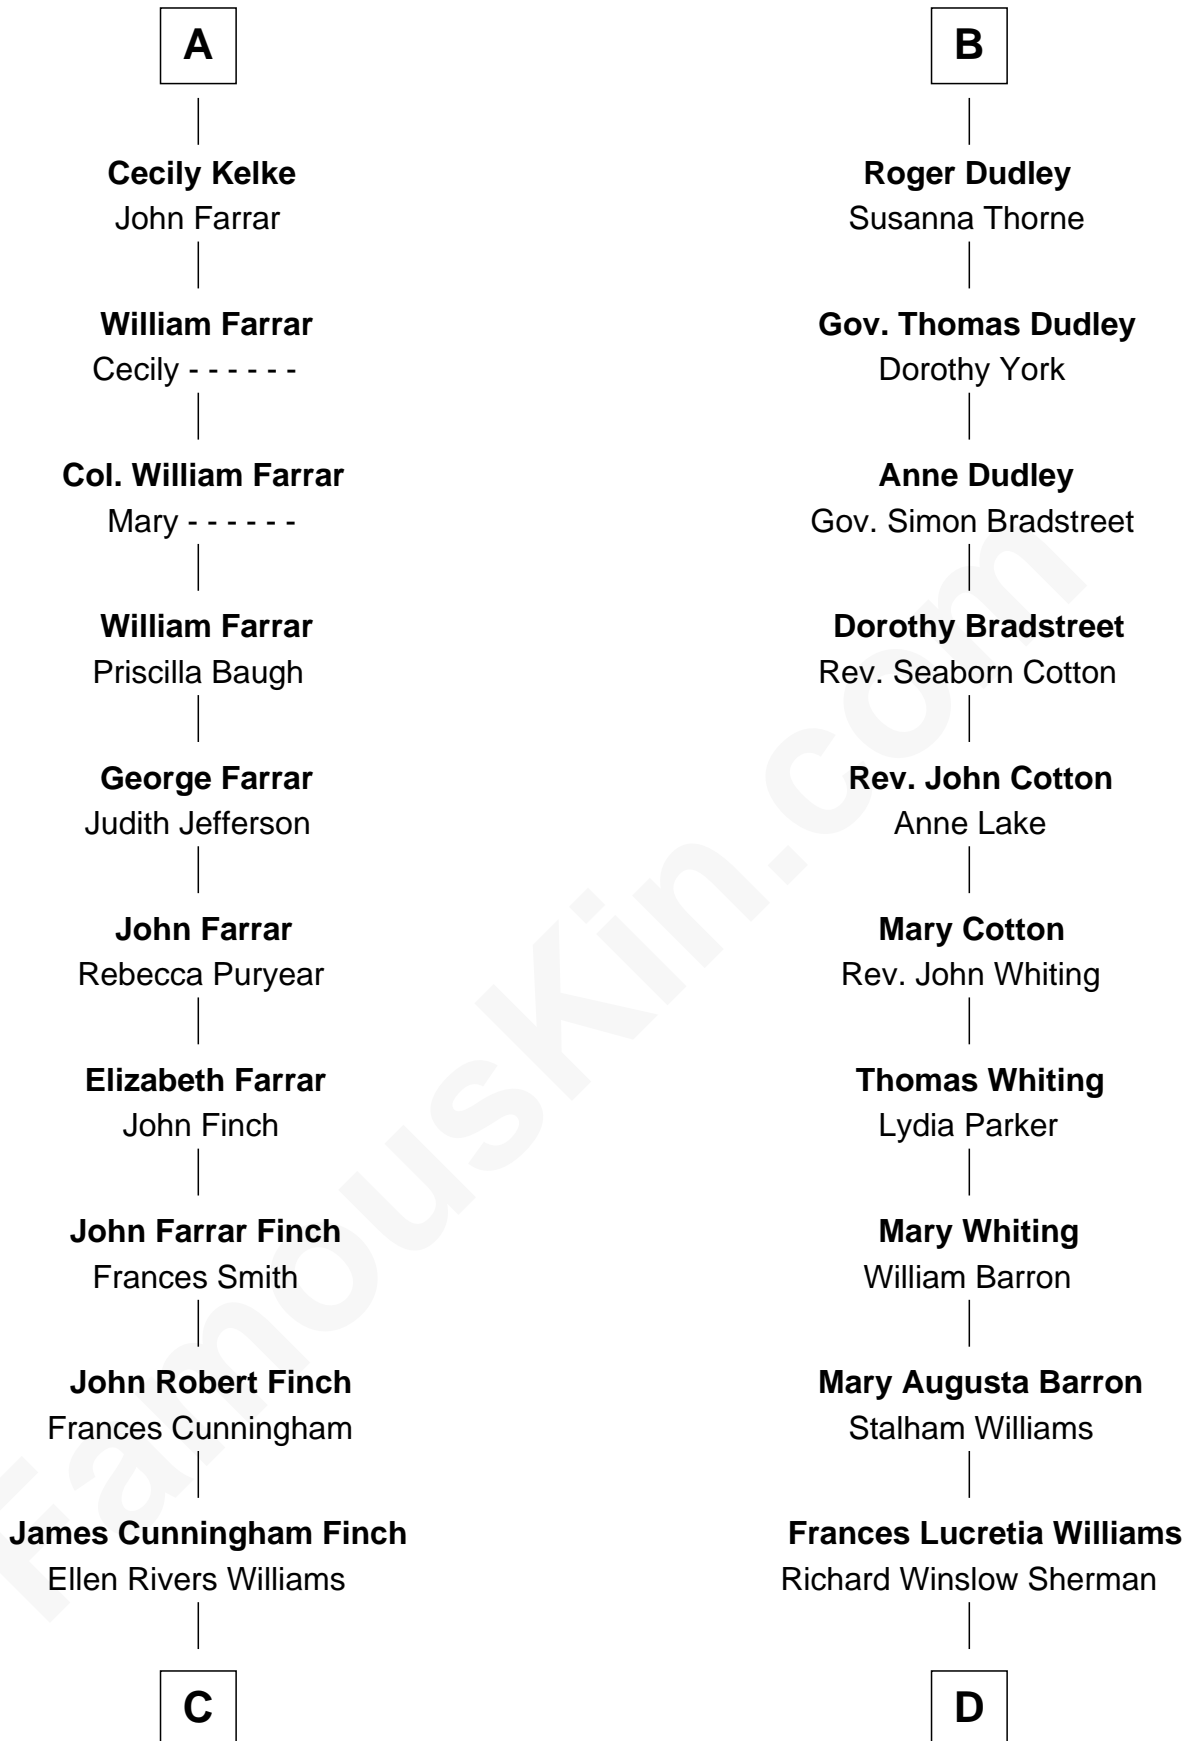

FamousKin.com Relationship Chart of

Harper Lee

Author of To Kill a Mockingbird

18th cousin of

James Sherman

27th U.S. Vice-President

Sir Philip le Despencer

Elizabeth - - - - -

Sir Philip le Despencer

Elizabeth de Tibetot

Margery Despencer

Sir Roger Wentworth

Sir Philip Wentworth

Mary Clifford

Elizabeth Wentworth

Sir Martin de la See

Elizabeth de la See

Roger Kelke

Christopher Kelke

Isabel Girlington

William Kelke

Thomasine Skerne

A

Alice le Despenser

Cecily Willoughby

Sir John Sutton

Cecily Grey

Sir Henry Dudley

- - - - - Ashton

Probable

B

C