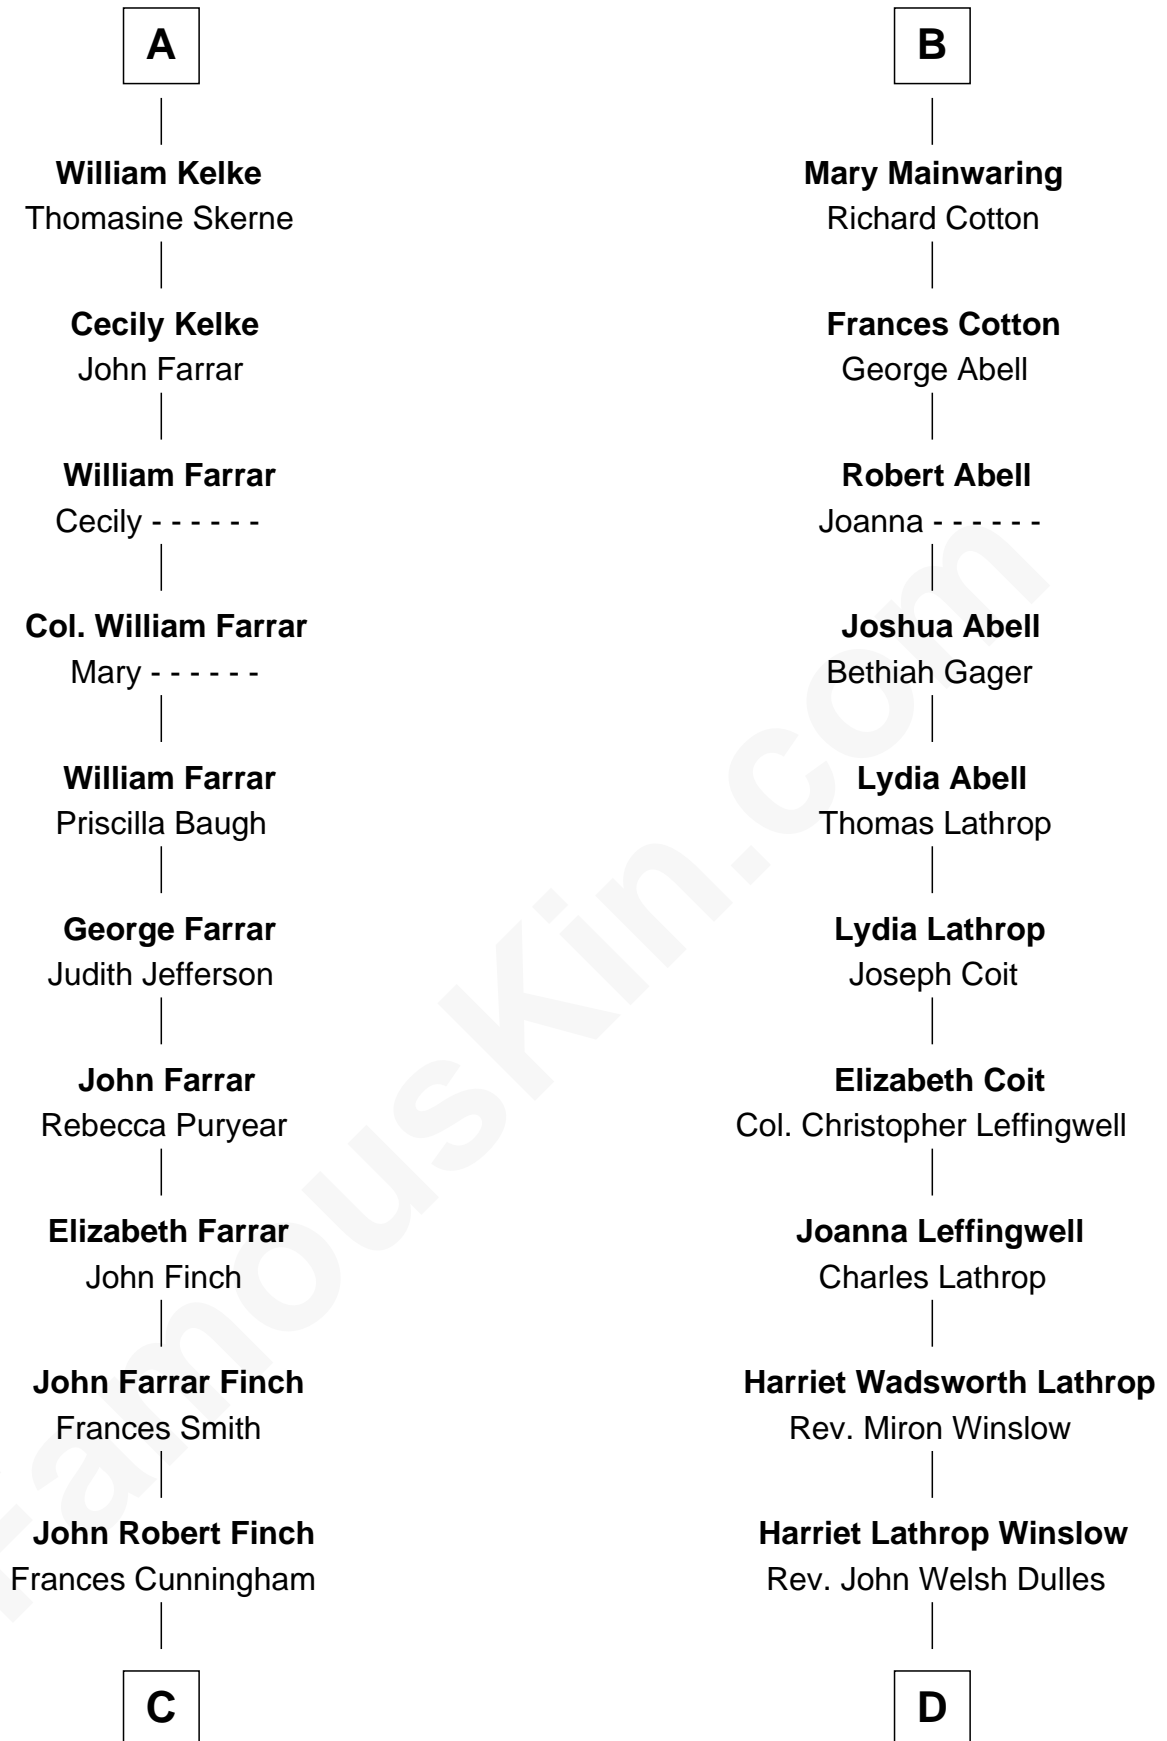

# FamousKin.com Relationship Chart of

**Harper Lee**

*Author of To Kill a Mockingbird*

18th cousin 1 time removed of

**Allen Dulles**

*5th Director of the C.I.A.*

**Sir Thomas de Beauchamp**

Katherine de Mortimer

**Elizabeth Hastings**

Sir Robert Hildyard

**Katherine Hildyard**

William Girlington

**Isabel Girlington**

Christopher Kelke

**A**

**Sir William Beauchamp**

Joan Fitzalan

**Joan Beauchamp**

James Butler

**Elizabeth Butler**

John Talbot

**Ann Talbot**

Sir Henry Vernon

**Elizabeth Vernon**

Sir Robert Corbet

**Dorothy Corbet**

Sir Richard Mainwaring

**Sir Arthur Mainwaring**

Margaret Mainwaring

**B**

FamousKin.com