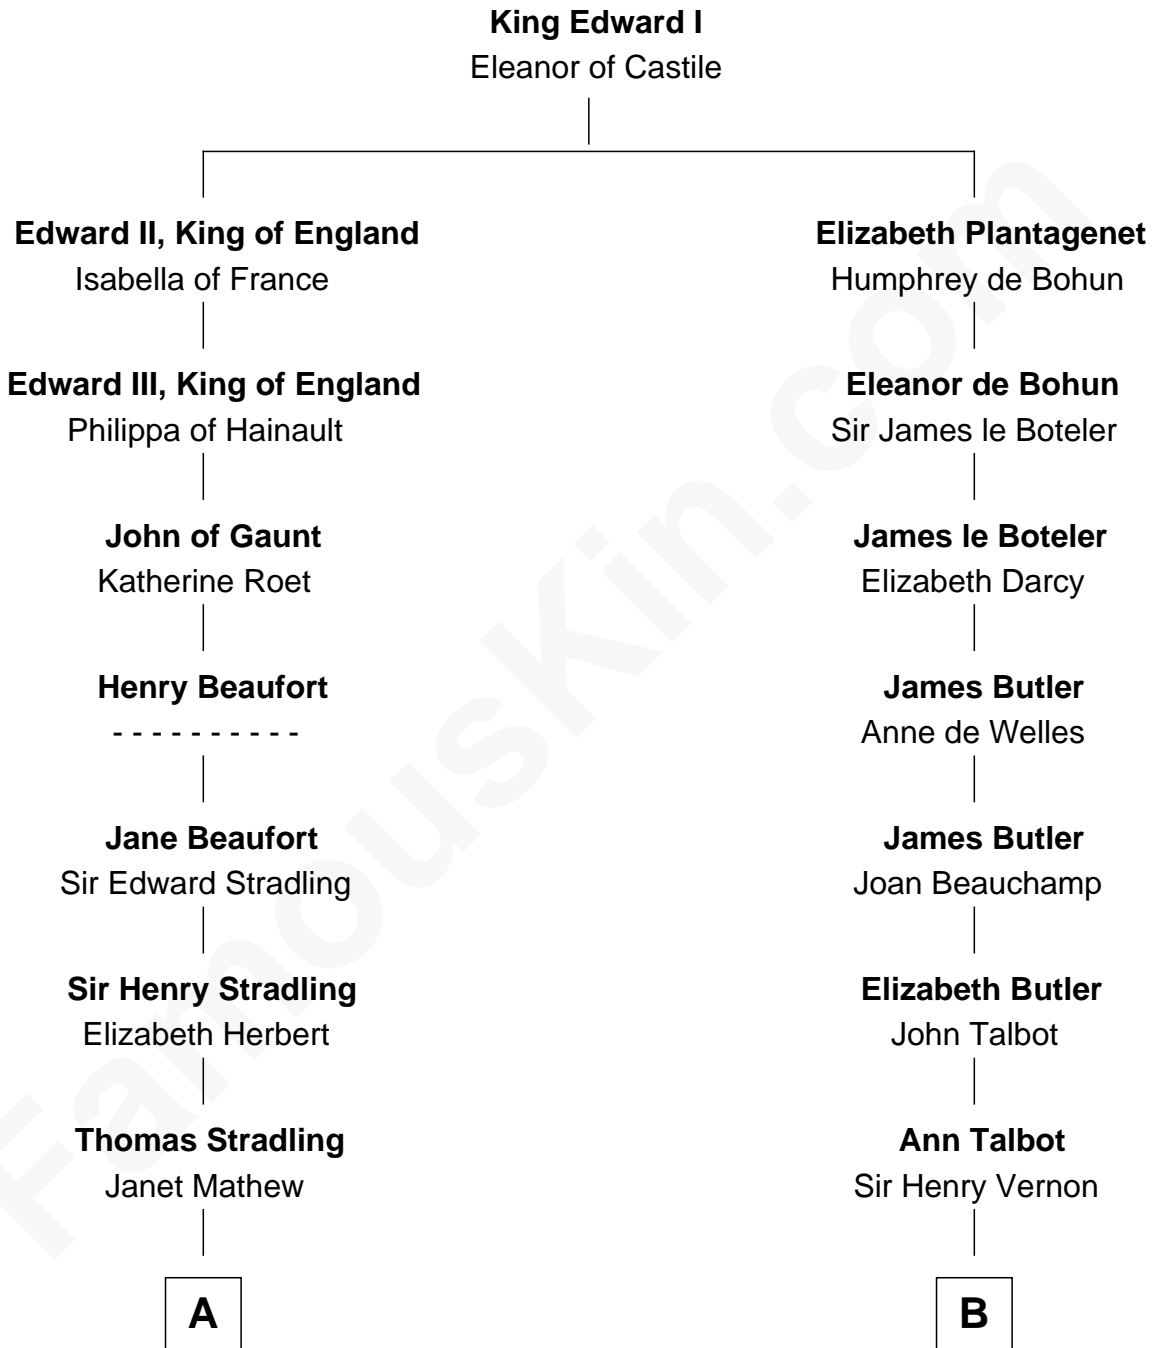

FamousKin.com Relationship Chart of

Harper Lee

Author of To Kill a Mockingbird

21st cousin of

Allen Dulles

5th Director of the C.I.A.

C

Elizabeth Jane Lane
Theophilus Hunter Williams