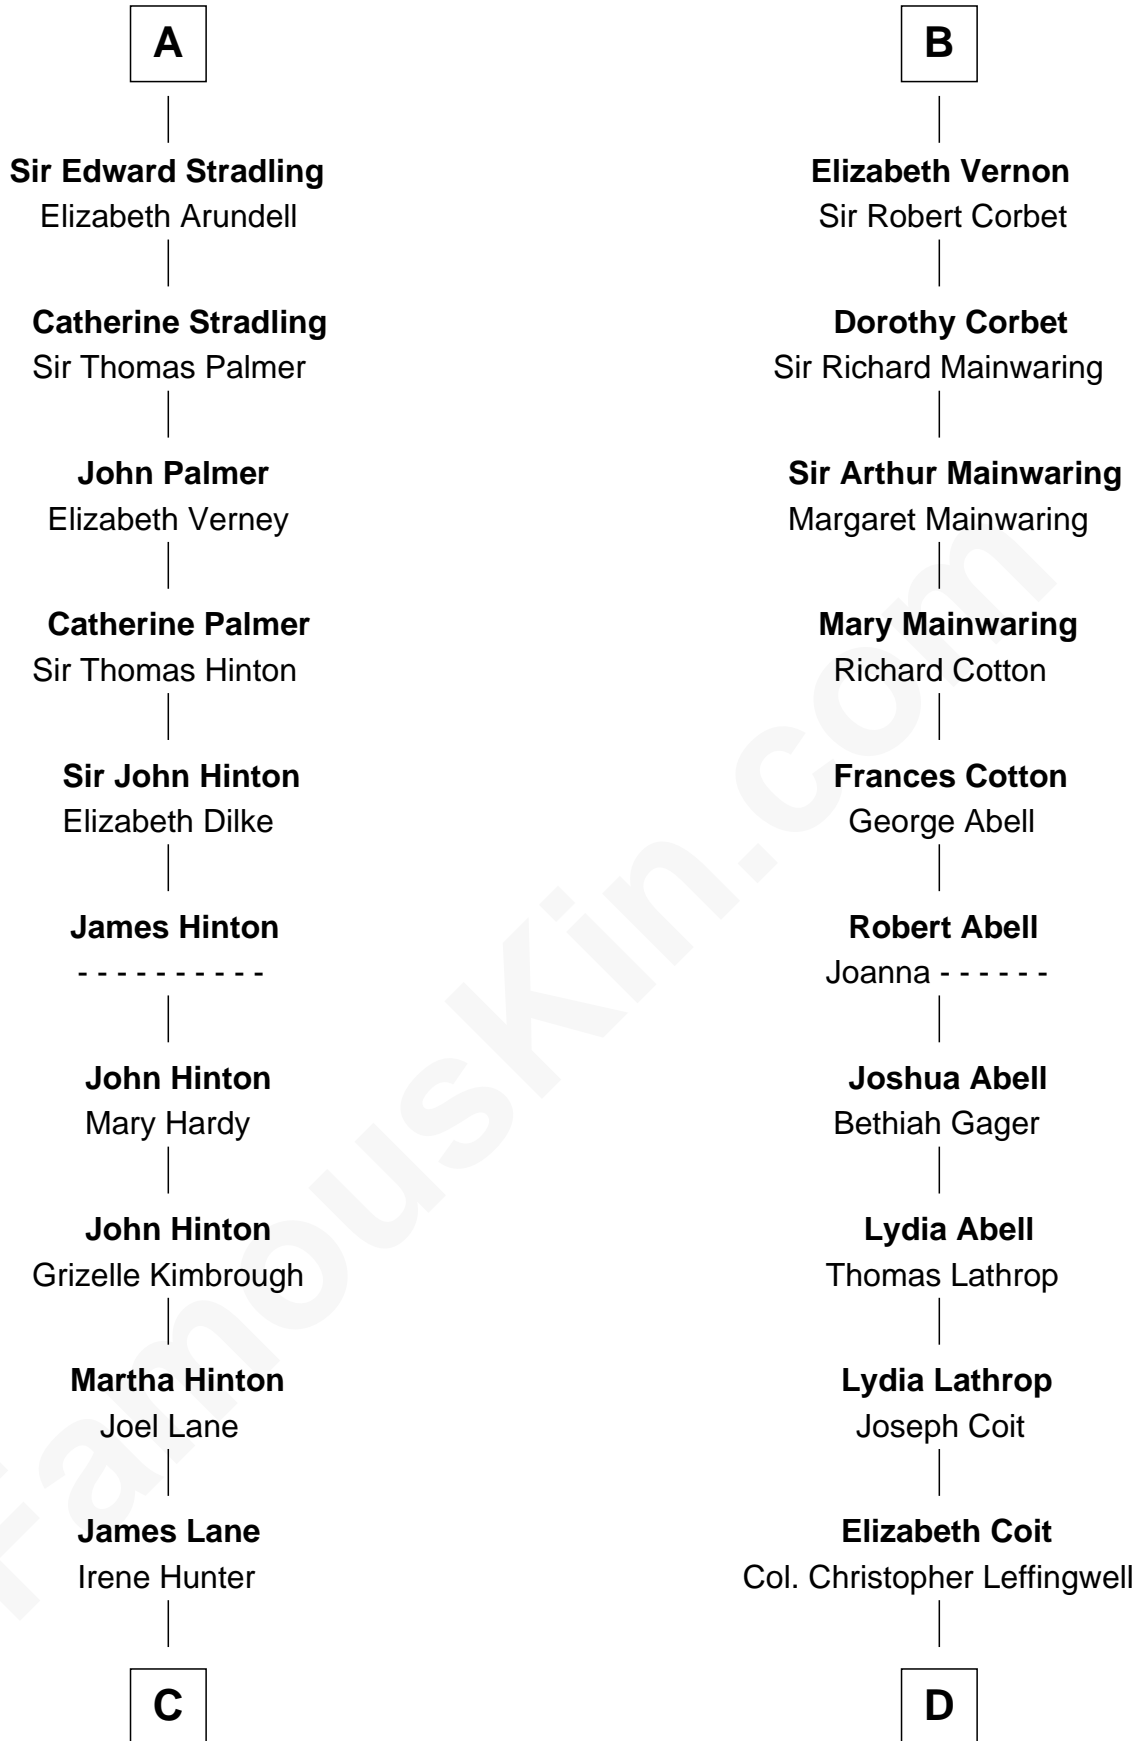

FamousKin.com Relationship Chart of

Harper Lee

Author of To Kill a Mockingbird

21st cousin of

Allen Dulles

5th Director of the C.I.A.

C

Elizabeth Jane Lane
Theophilus Hunter Williams