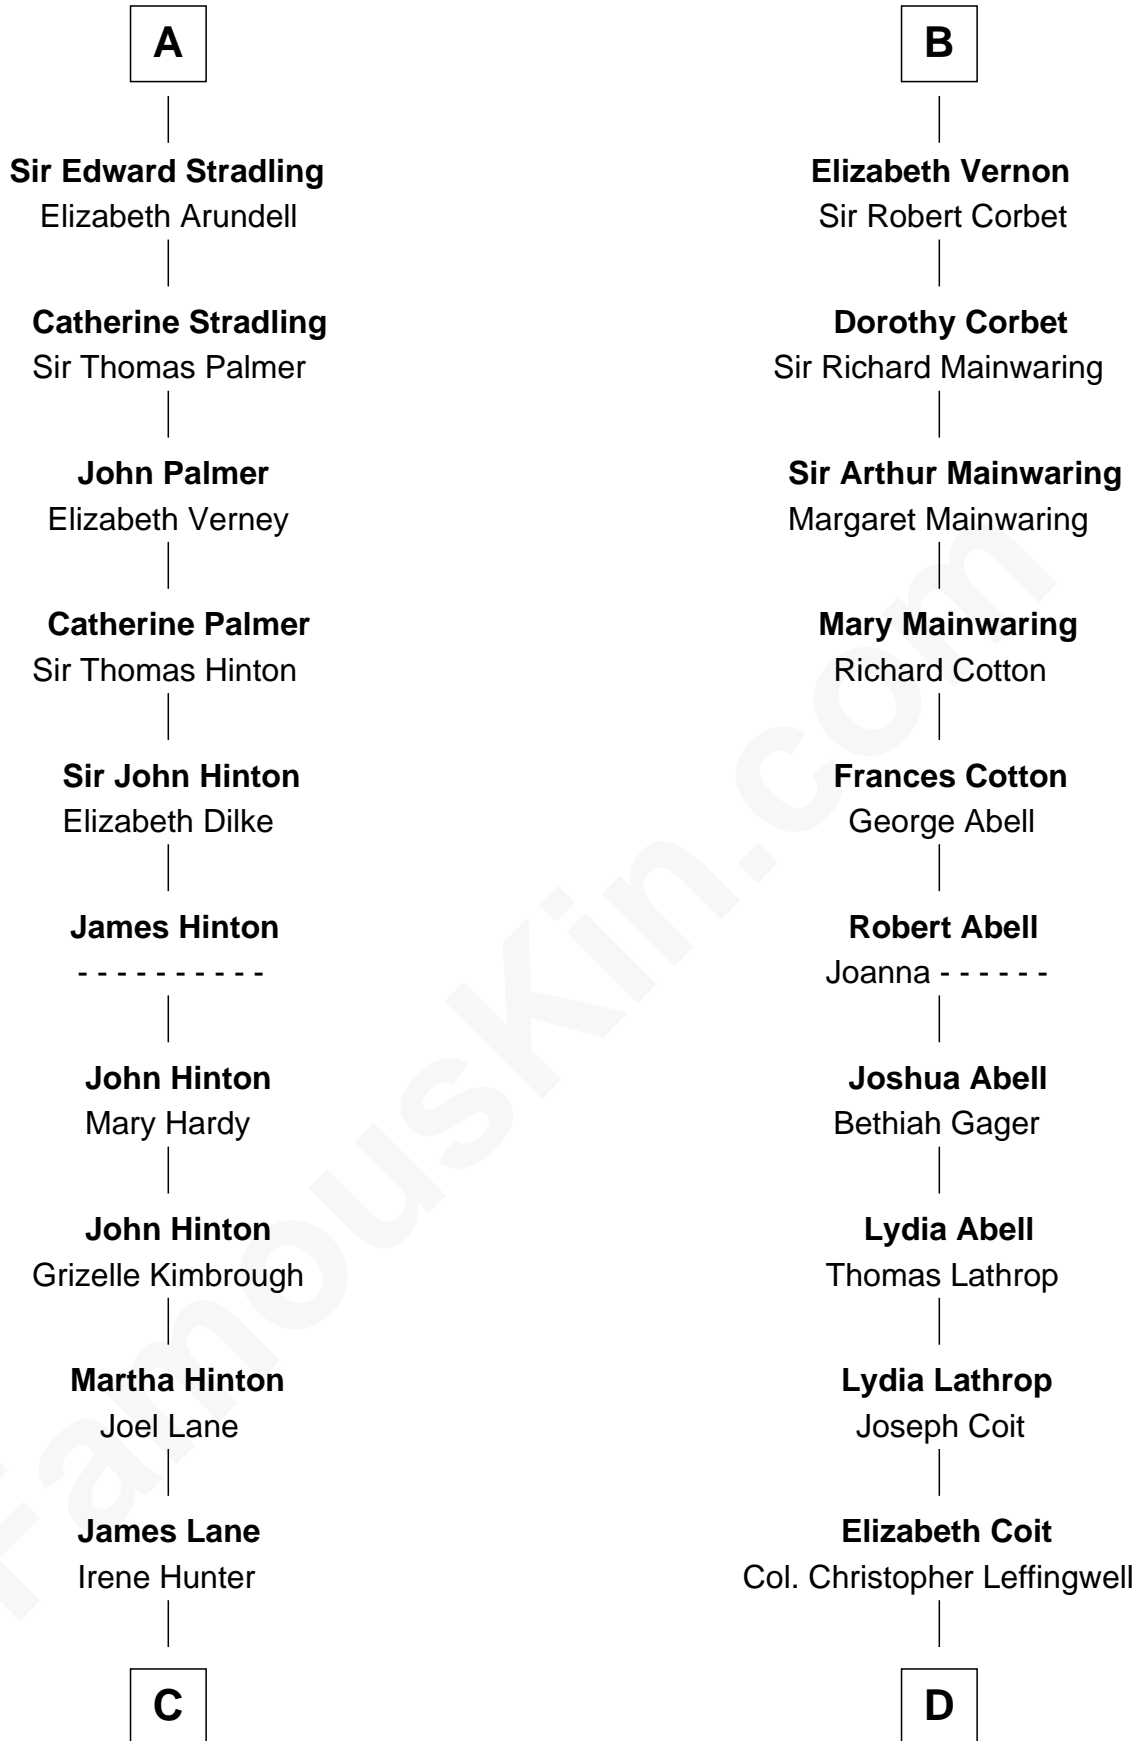

# FamousKin.com Relationship Chart of

**Harper Lee**

*Author of To Kill a Mockingbird*

21st cousin of

**John Foster Dulles**

*52nd U.S. Secretary of State*

**C**

**Elizabeth Jane Lane**  
Theophilus Hunter Williams

**John Bonner Williams**  
Christiana Maiben

**Ellen Rivers Williams**  
James Cunningham Finch

**Frances Cunningham Finch**  
Amasa Coleman Lee

**Harper Lee**  
*Author of To Kill a Mockingbird*

**D**

**Joanna Leffingwell**  
Charles Lathrop