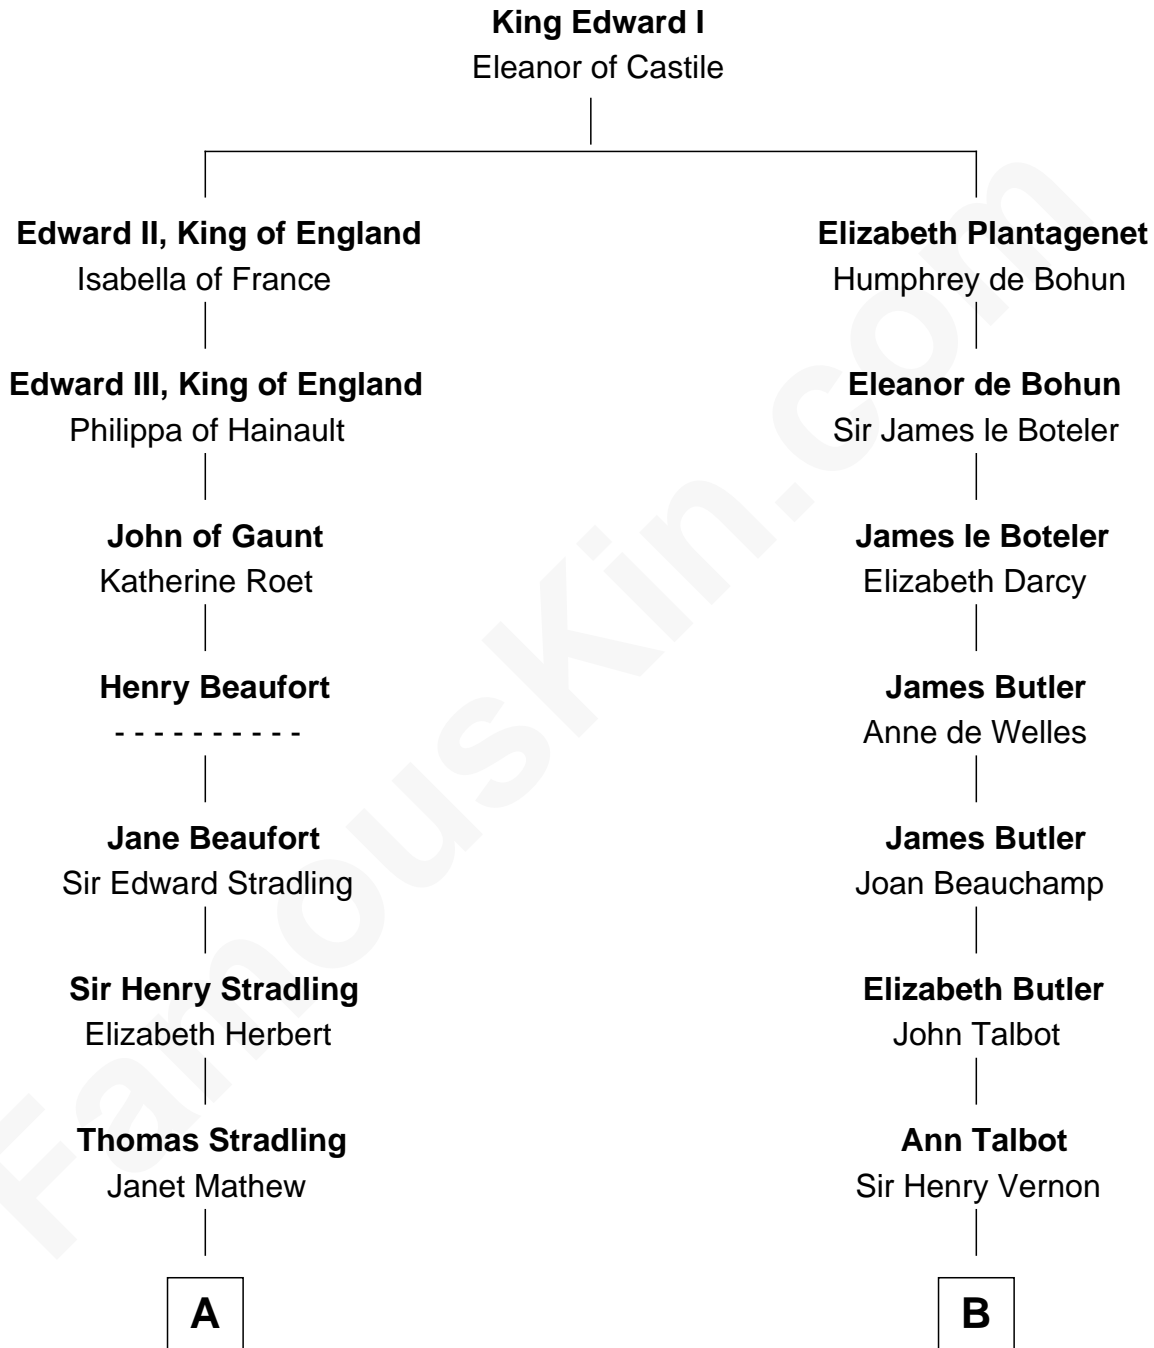

# FamousKin.com Relationship Chart of

**Harper Lee**

*Author of To Kill a Mockingbird*

21st cousin of

**John Foster Dulles**

*52nd U.S. Secretary of State*

**C**

**Elizabeth Jane Lane**  
Theophilus Hunter Williams

**John Bonner Williams**  
Christiana Maiben

**Ellen Rivers Williams**  
James Cunningham Finch

**Frances Cunningham Finch**  
Amasa Coleman Lee

**Harper Lee**  
*Author of To Kill a Mockingbird*

**D**

**Joanna Leffingwell**  
Charles Lathrop