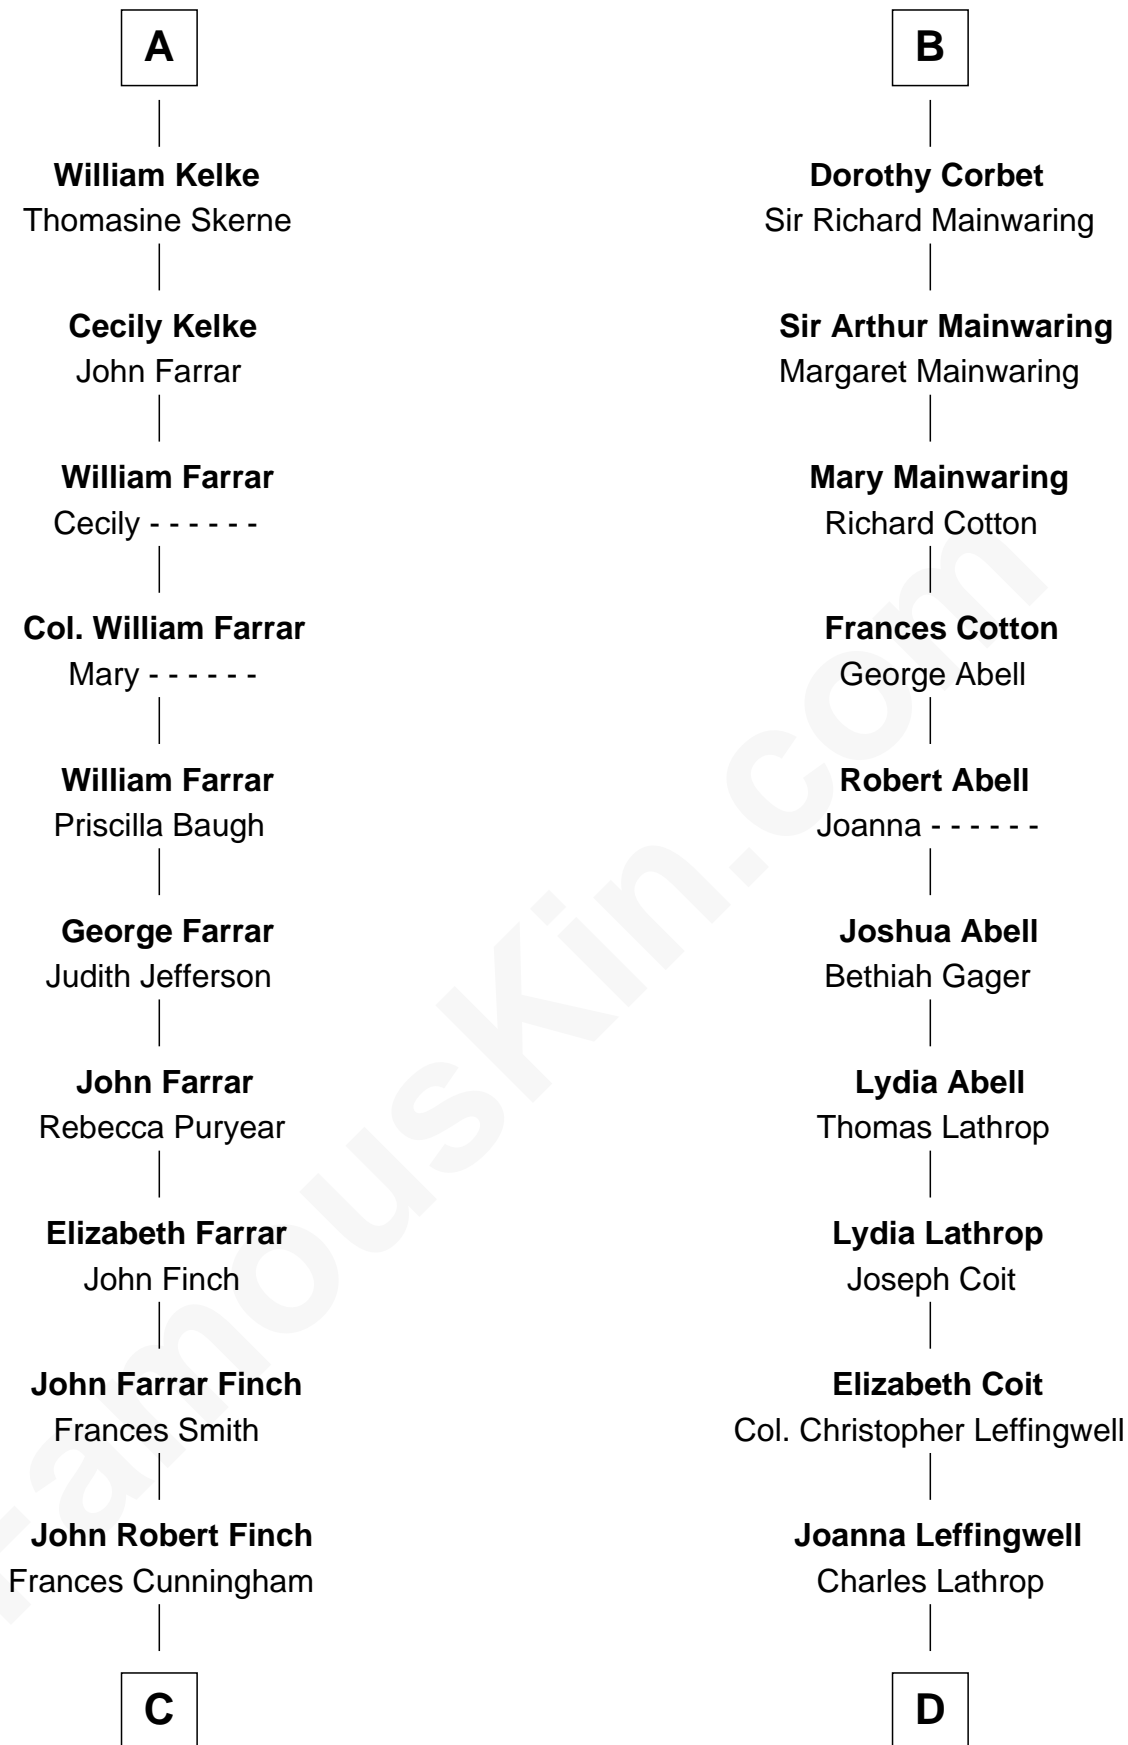

FamousKin.com

Relationship Chart of Harper Lee

Author of To Kill a Mockingbird

19th cousin 1 time removed of

John Foster Dulles

52nd U.S. Secretary of State

C

James Cunningham Finch

Ellen Rivers Williams

Frances Cunningham Finch

Amasa Coleman Lee

Harper Lee

Author of To Kill a Mockingbird

D

Harriet Wadsworth Lathrop

Rev. Miron Winslow