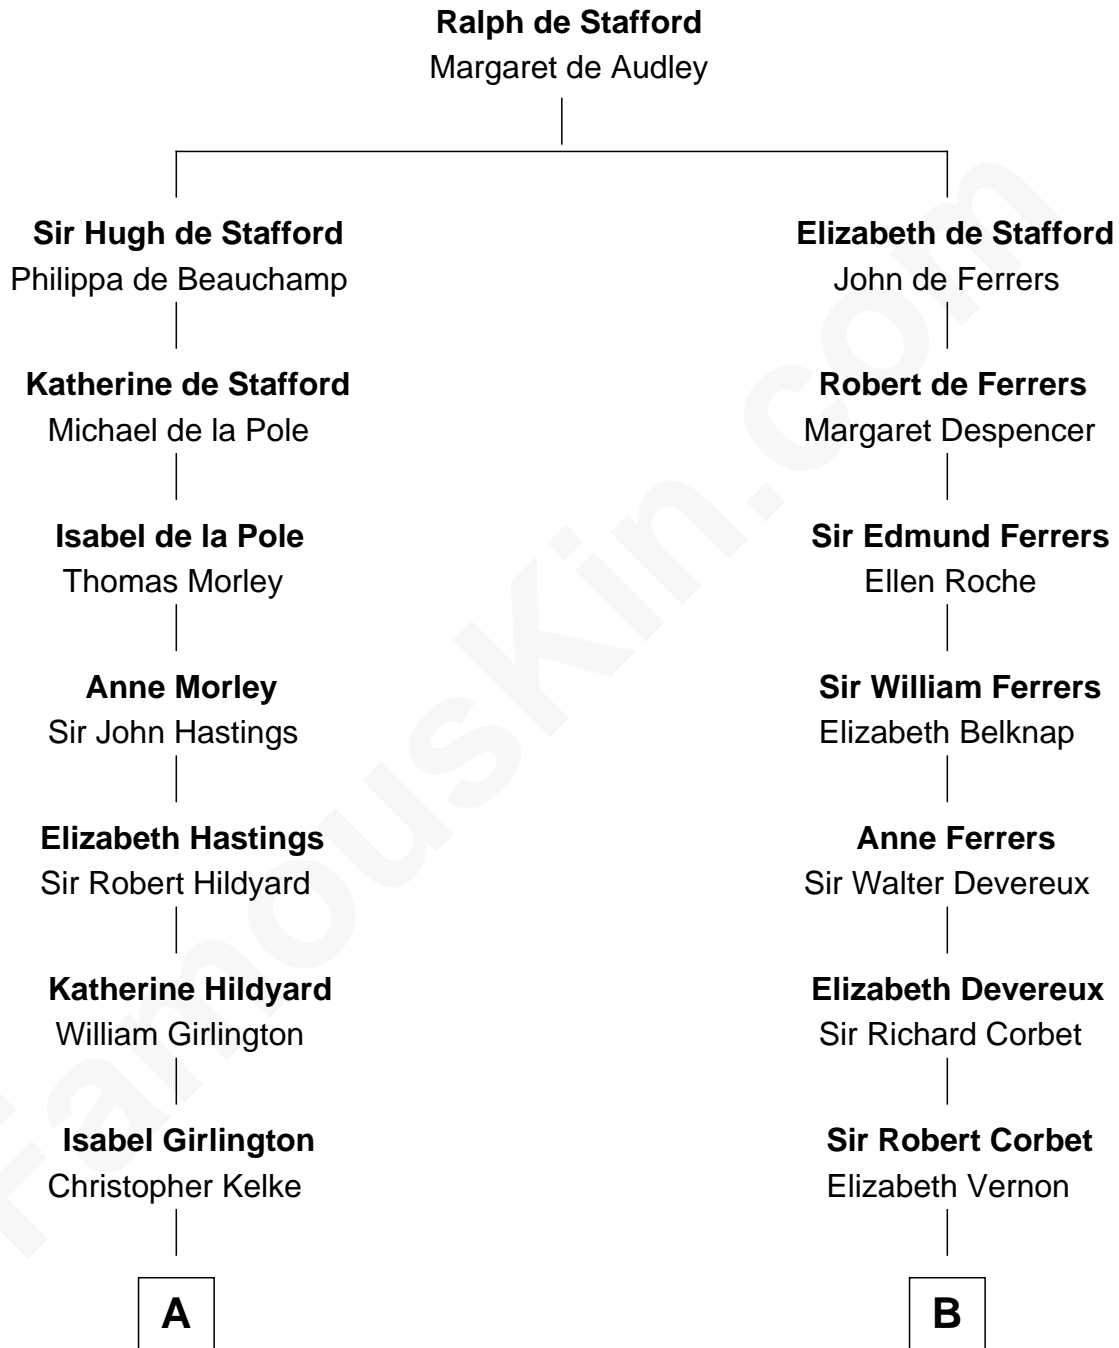

FamousKin.com

Relationship Chart of Harper Lee

Author of To Kill a Mockingbird

19th cousin 1 time removed of

John Foster Dulles

52nd U.S. Secretary of State

C

James Cunningham Finch

Ellen Rivers Williams

Frances Cunningham Finch

Amasa Coleman Lee

Harper Lee

Author of To Kill a Mockingbird

D

Harriet Wadsworth Lathrop

Rev. Miron Winslow