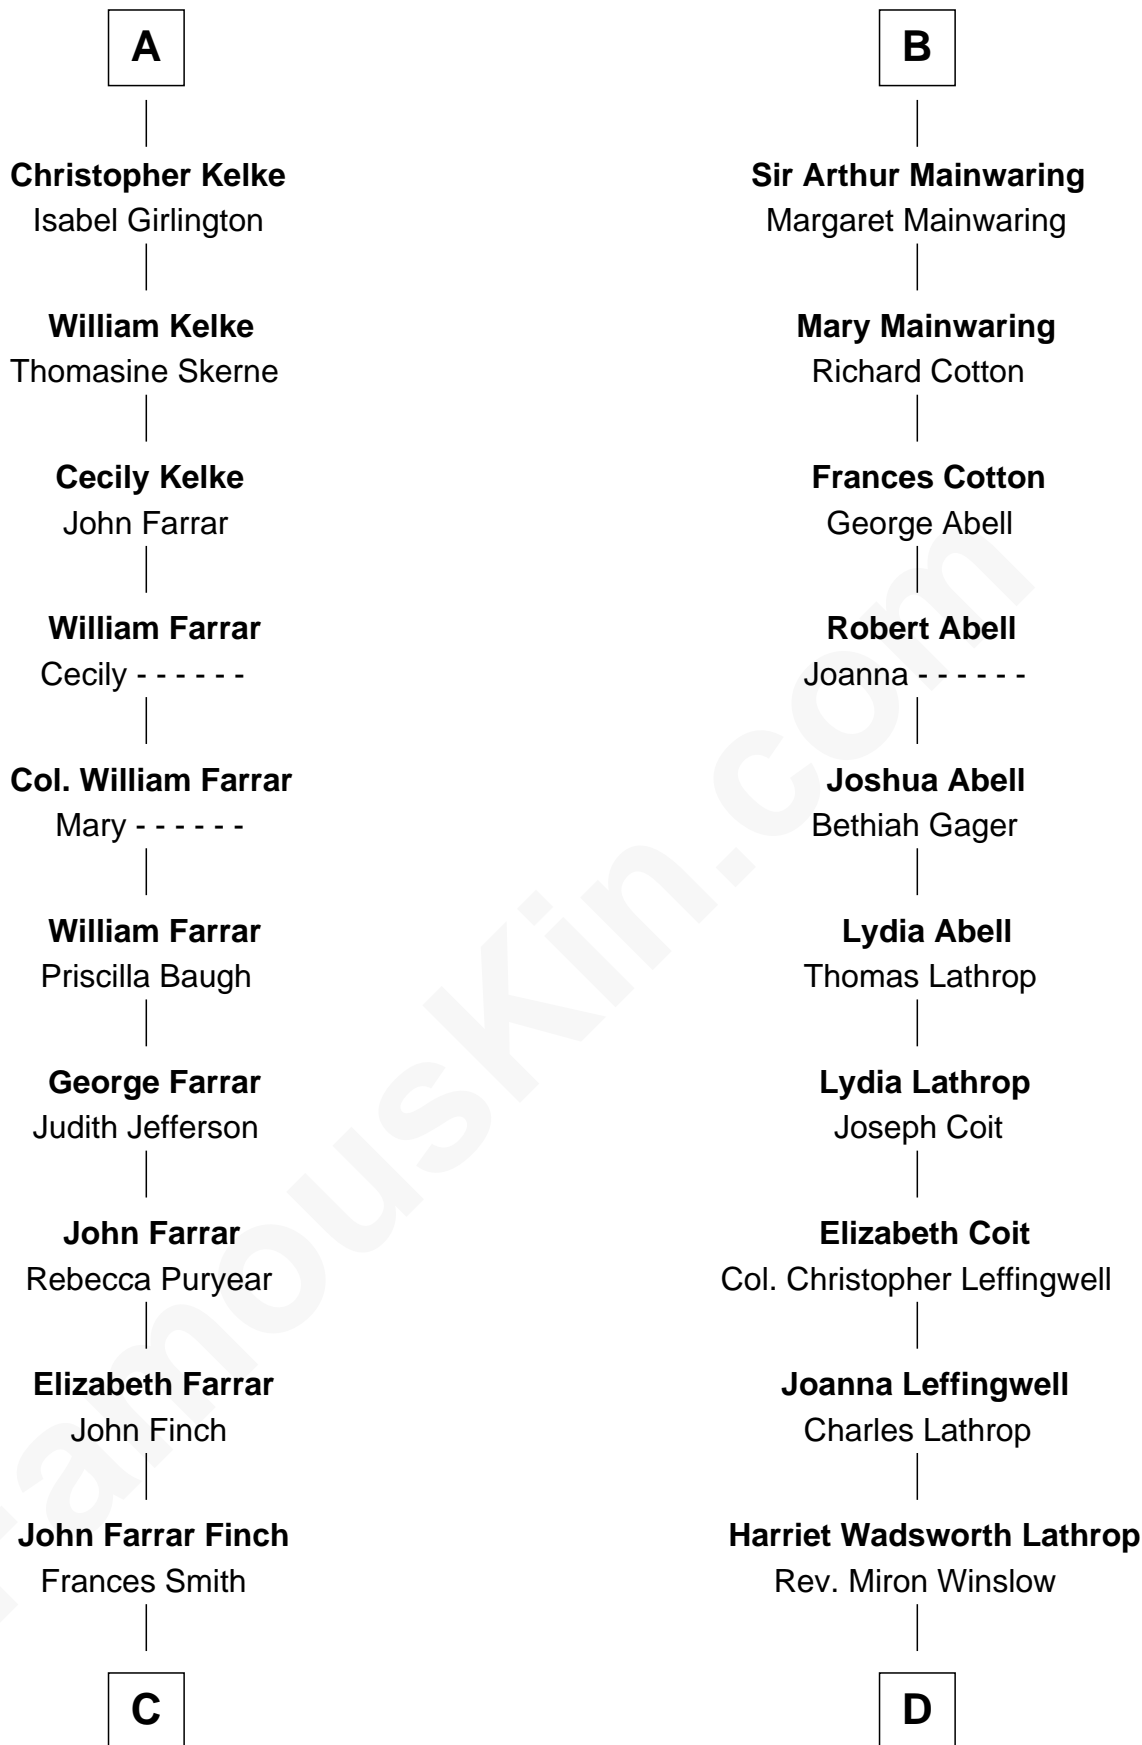

## Relationship Chart of Harper Lee

*Author of To Kill a Mockingbird*

19th cousin 1 time removed of

## John Foster Dulles

*52nd U.S. Secretary of State*

**C**

**John Robert Finch**  
Frances Cunningham

**James Cunningham Finch**  
Ellen Rivers Williams

**Frances Cunningham Finch**  
Amasa Coleman Lee

**Harper Lee**  
*Author of To Kill a Mockingbird*

**D**

**Harriet Lathrop Winslow**  
Rev. John Welsh Dulles

**Allen Macy Dulles**  
Edith Foster

**John Foster Dulles**  
*52nd U.S. Secretary of State*

FamousKin.com