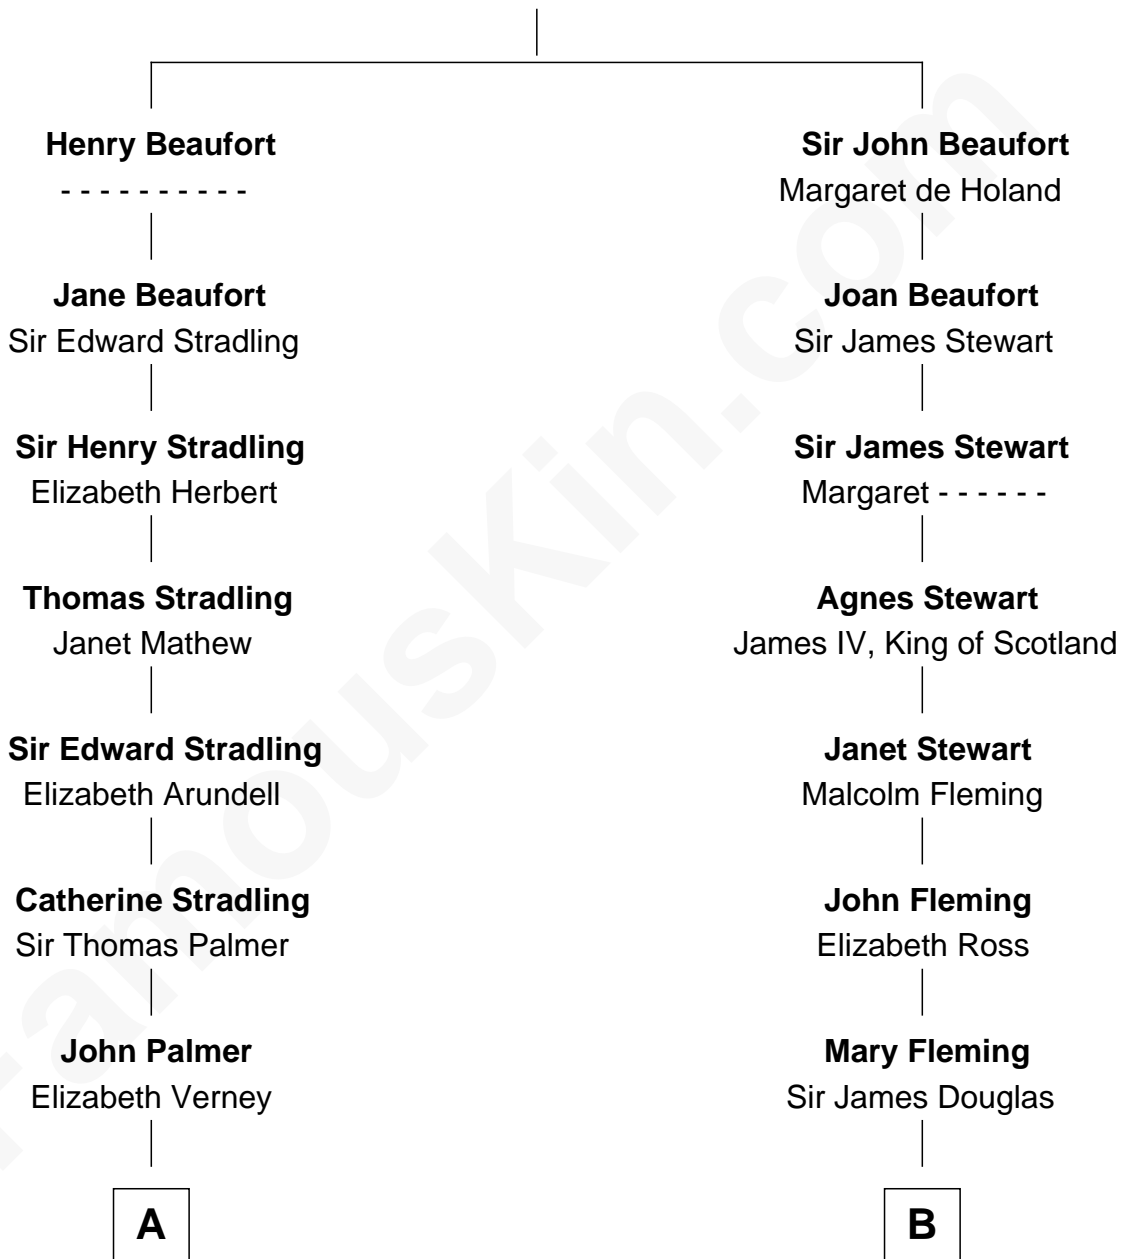

FamousKin.com Relationship Chart of

Harper Lee

Author of To Kill a Mockingbird

18th cousin of

Guy Ritchie

British Filmmaker

John of Gaunt

Katherine Roet

C

Frances Cunningham Finch

Amasa Coleman Lee

Harper Lee

Author of To Kill a Mockingbird

D

John Vivian Ritchie

Amber Mary Parkinson