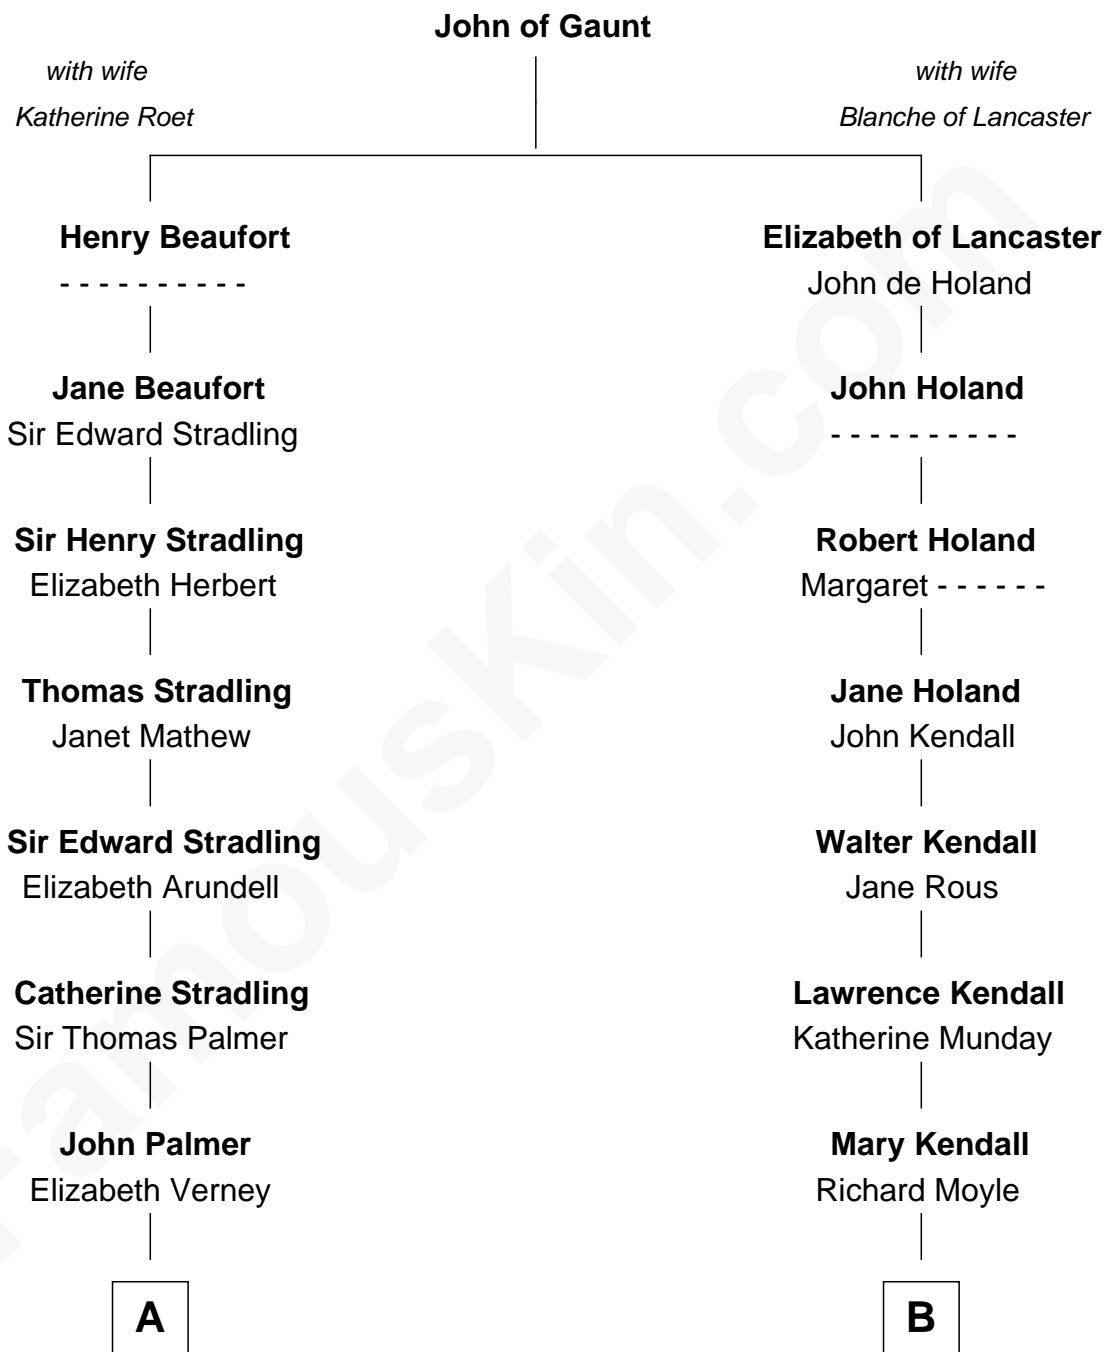

# FamousKin.com Relationship Chart of

**Harper Lee**

*Author of To Kill a Mockingbird*

17th cousin 1 time removed of

**Buckminster Fuller**

*Author, Architect, and Inventor*

**C**

—  
**Frances Cunningham Finch**

Amasa Coleman Lee

—  
**Harper Lee**

*Author of To Kill a Mockingbird*

FamousKin.com