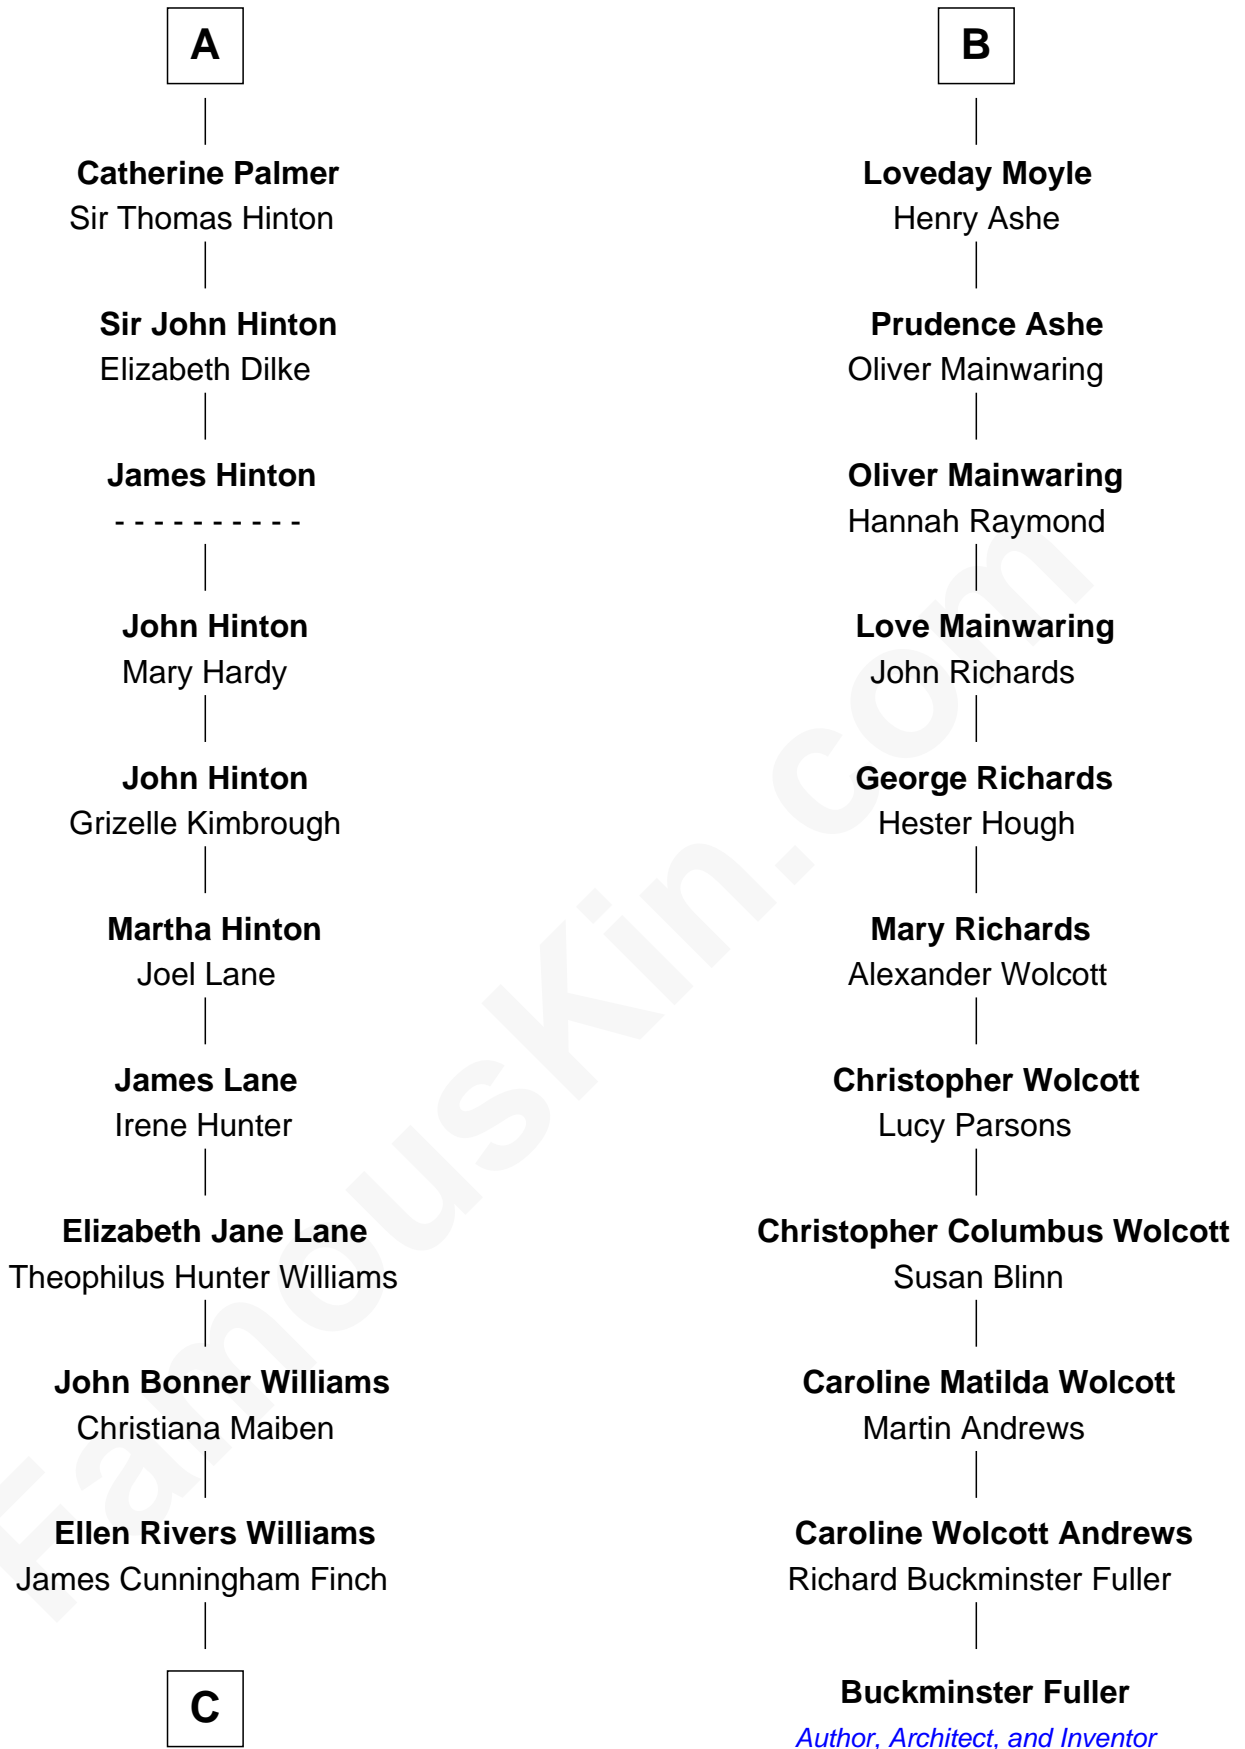

# FamousKin.com Relationship Chart of

**Harper Lee**

*Author of To Kill a Mockingbird*

17th cousin 1 time removed of

**Buckminster Fuller**

*Author, Architect, and Inventor*

**C**

—  
**Frances Cunningham Finch**

Amasa Coleman Lee

—  
**Harper Lee**

*Author of To Kill a Mockingbird*

FamousKin.com