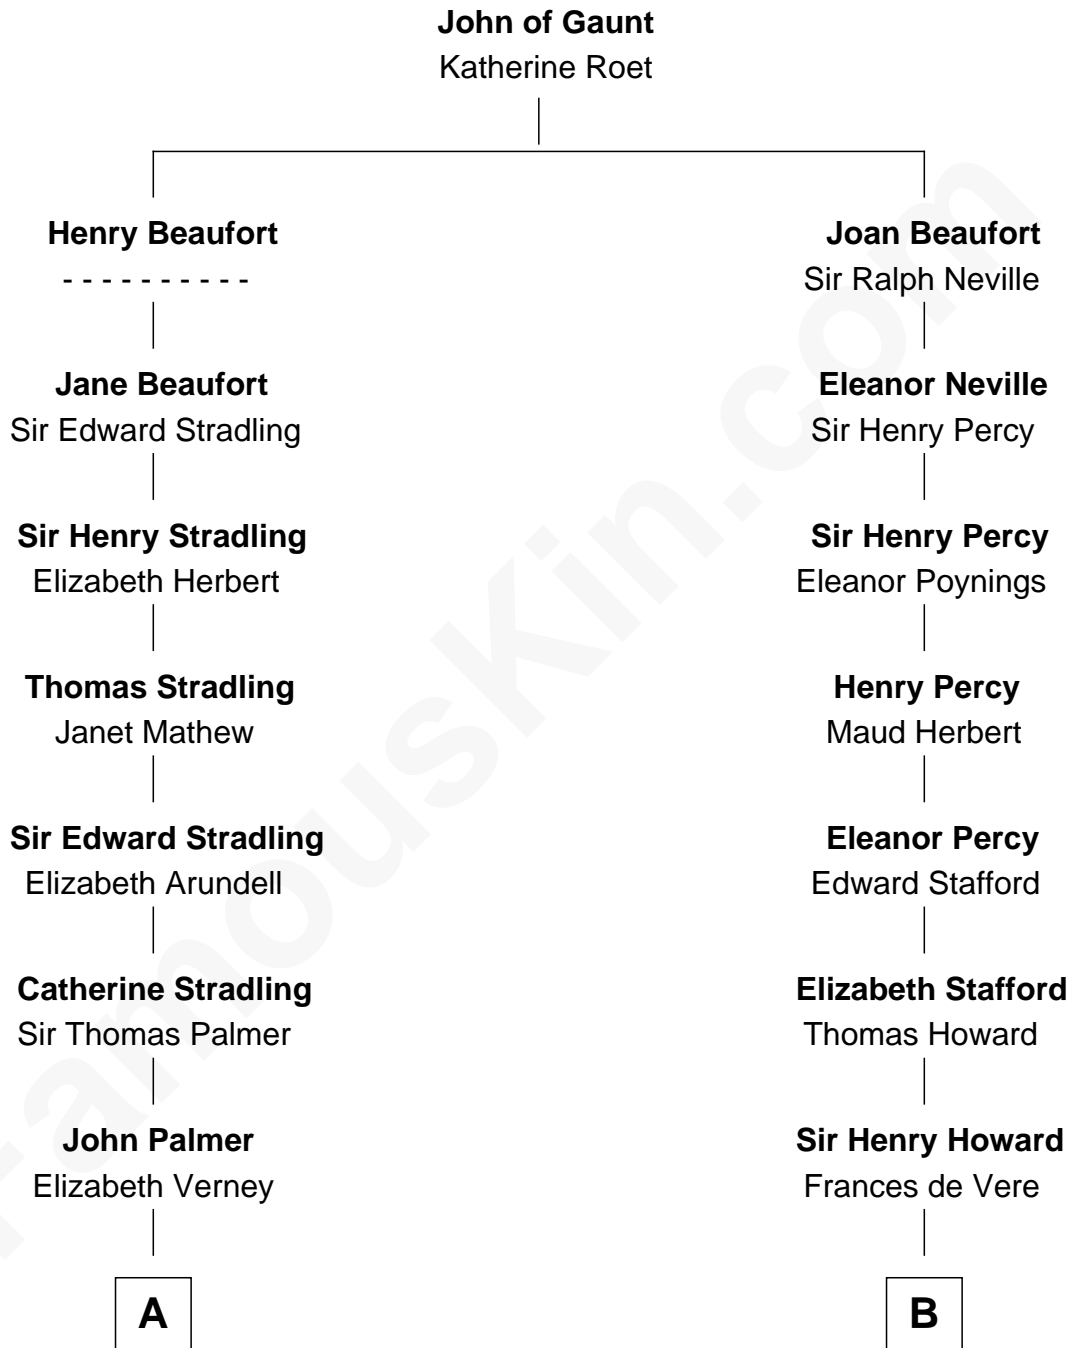

Thomas Hunt Morgan

Nobel Prize Winner in Physiology or Medicine