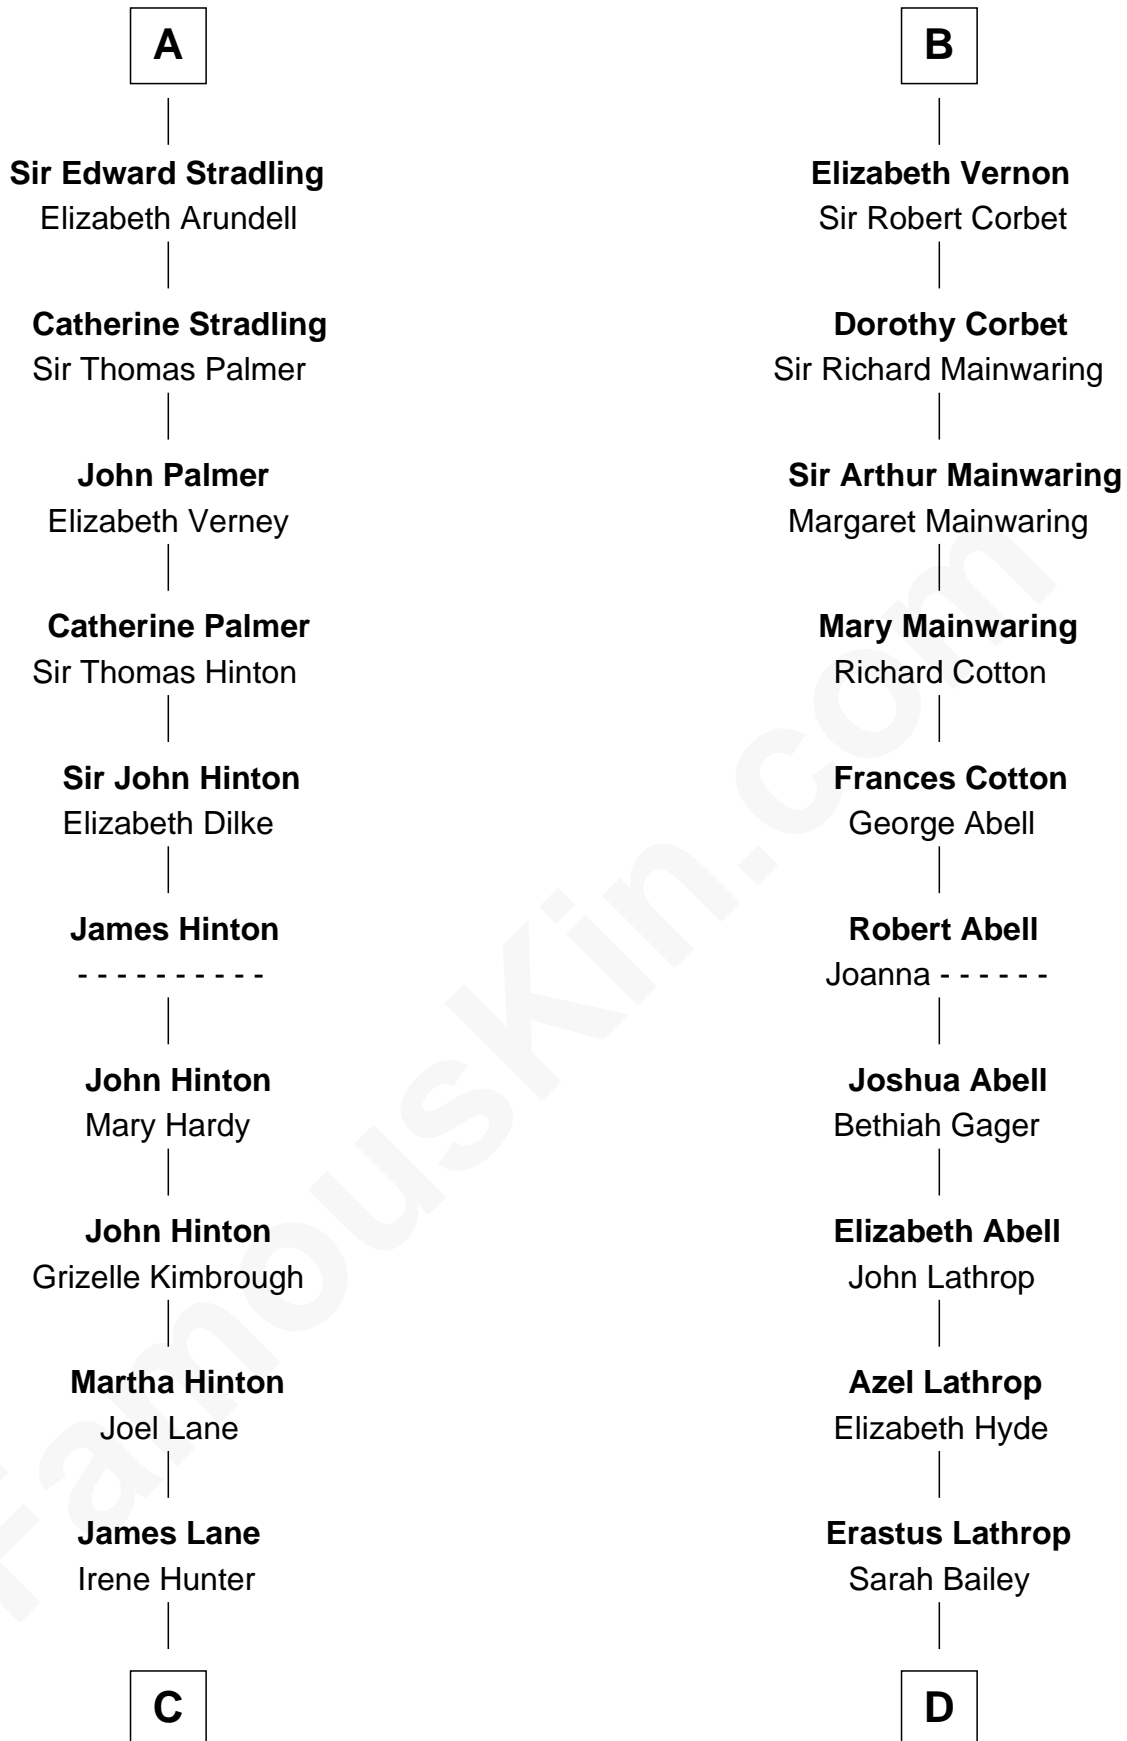

FamousKin.com

Relationship Chart of Harper Lee

Author of To Kill a Mockingbird

19th cousin 2 times removed of

Marjorie Post

Founder of General Foods

C

Elizabeth Jane Lane
Theophilus Hunter Williams

Charles William Post
Elle Letitia Merriweather

Marjorie Post
Founder of General Foods