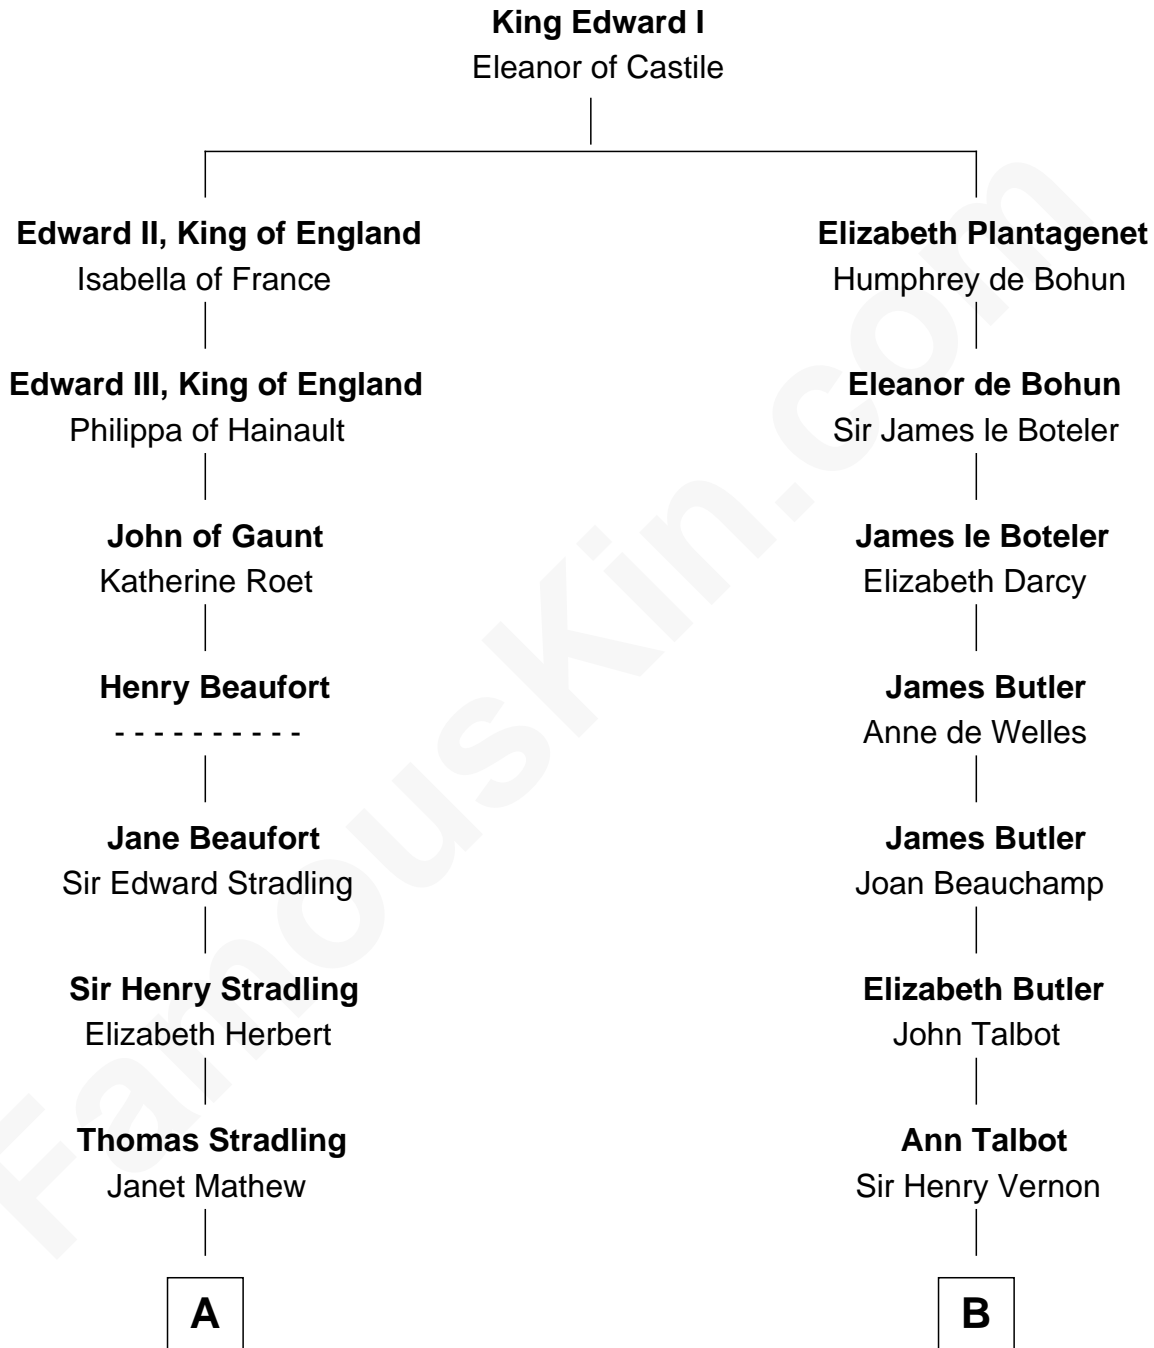

FamousKin.com

Relationship Chart of Harper Lee

Author of To Kill a Mockingbird

19th cousin 2 times removed of

Marjorie Post

Founder of General Foods

C

Elizabeth Jane Lane
Theophilus Hunter Williams

Charles William Post
Elle Letitia Merriweather

Marjorie Post
Founder of General Foods