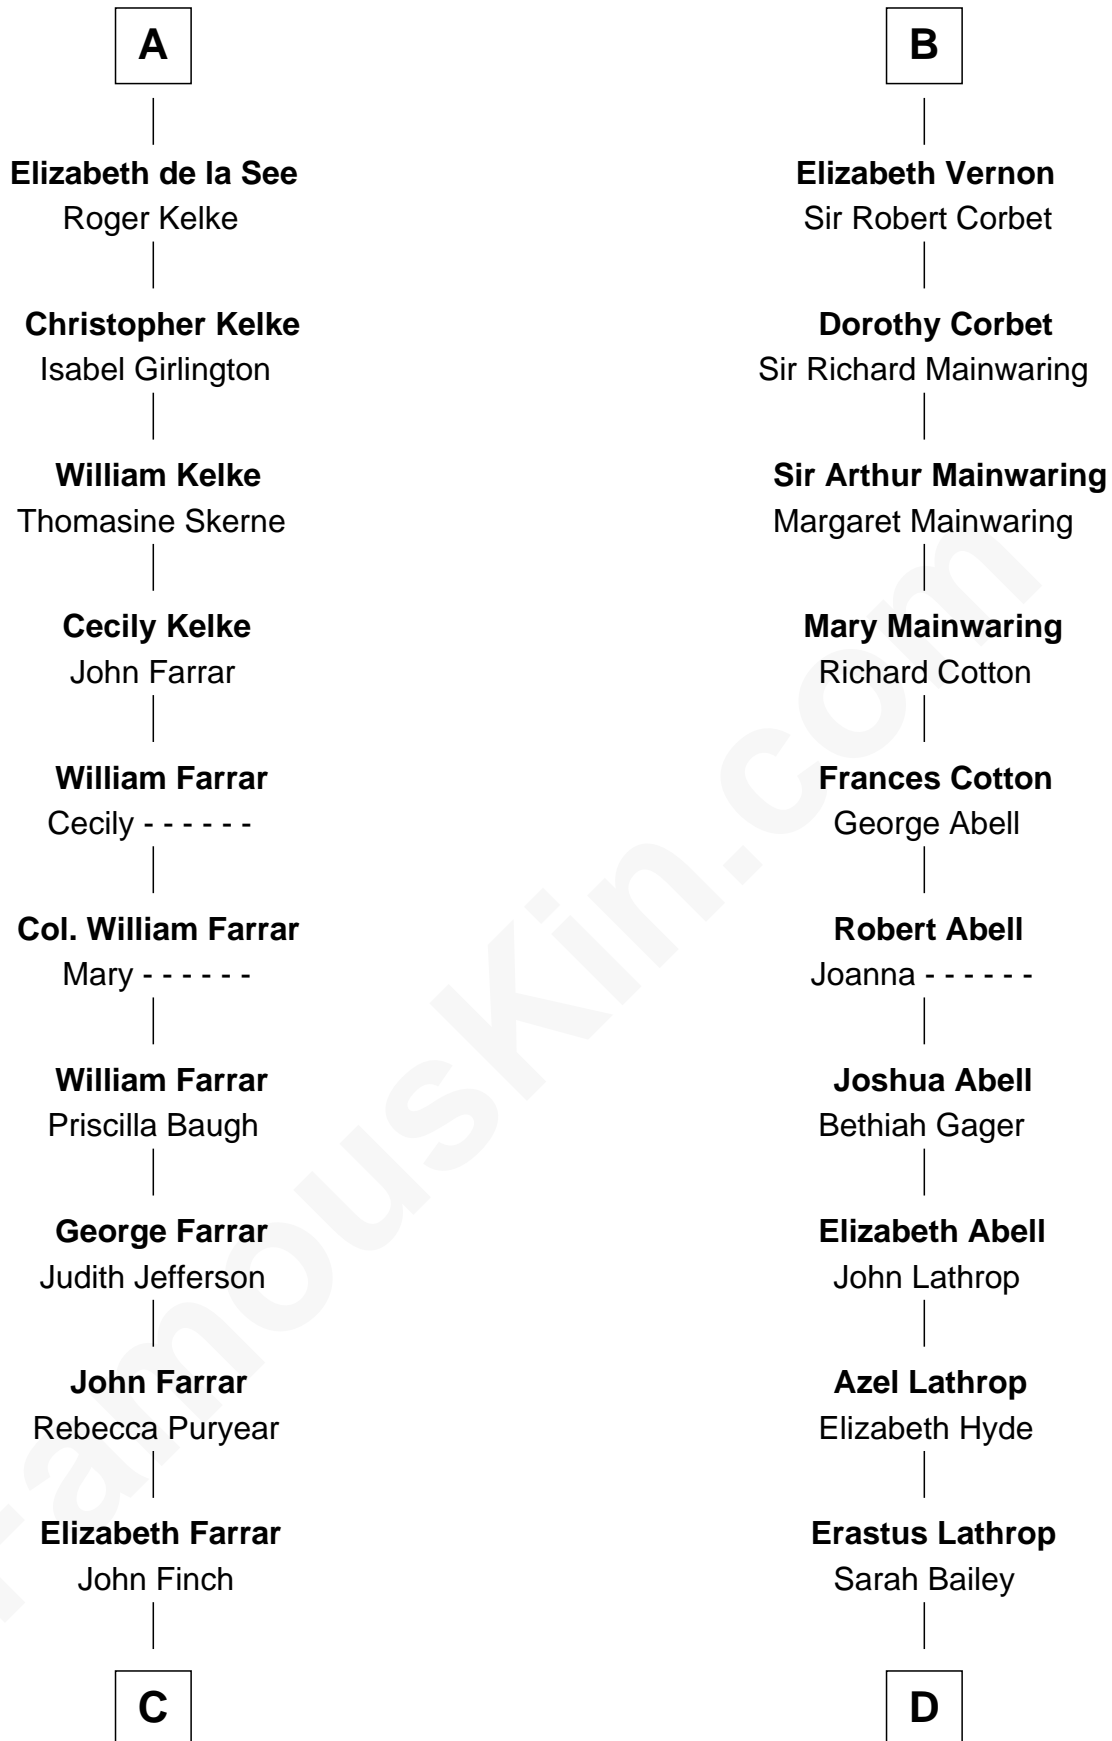

FamousKin.com

Relationship Chart of

Harper Lee

Author of To Kill a Mockingbird

19th cousin 2 times removed of

Marjorie Post

Founder of General Foods

Thomas de Clare
Juliana FitzMaurice

Margaret de Clare
Bartholomew de Badlesmere

Margaret de Badlesmere
Sir John de Tibetot

Sir Robert de Tibetot
Margaret Deincourt

Elizabeth de Tibetot
Sir Philip le Despencer

Margery Despencer
Sir Roger Wentworth

Sir Philip Wentworth
Mary Clifford

Elizabeth Wentworth
Sir Martin de la See

A

Margaret de Clare
Bartholomew de Badlesmere

Margery de Badlesmere
Sir William de Ros

Maud de Roos
John de Welles

Anne de Welles
James Butler

James Butler
Joan Beauchamp

Elizabeth Butler
John Talbot

Ann Talbot
Sir Henry Vernon

B

C

John Farrar Finch
Frances Smith

John Robert Finch
Frances Cunningham

James Cunningham Finch
Ellen Rivers Williams