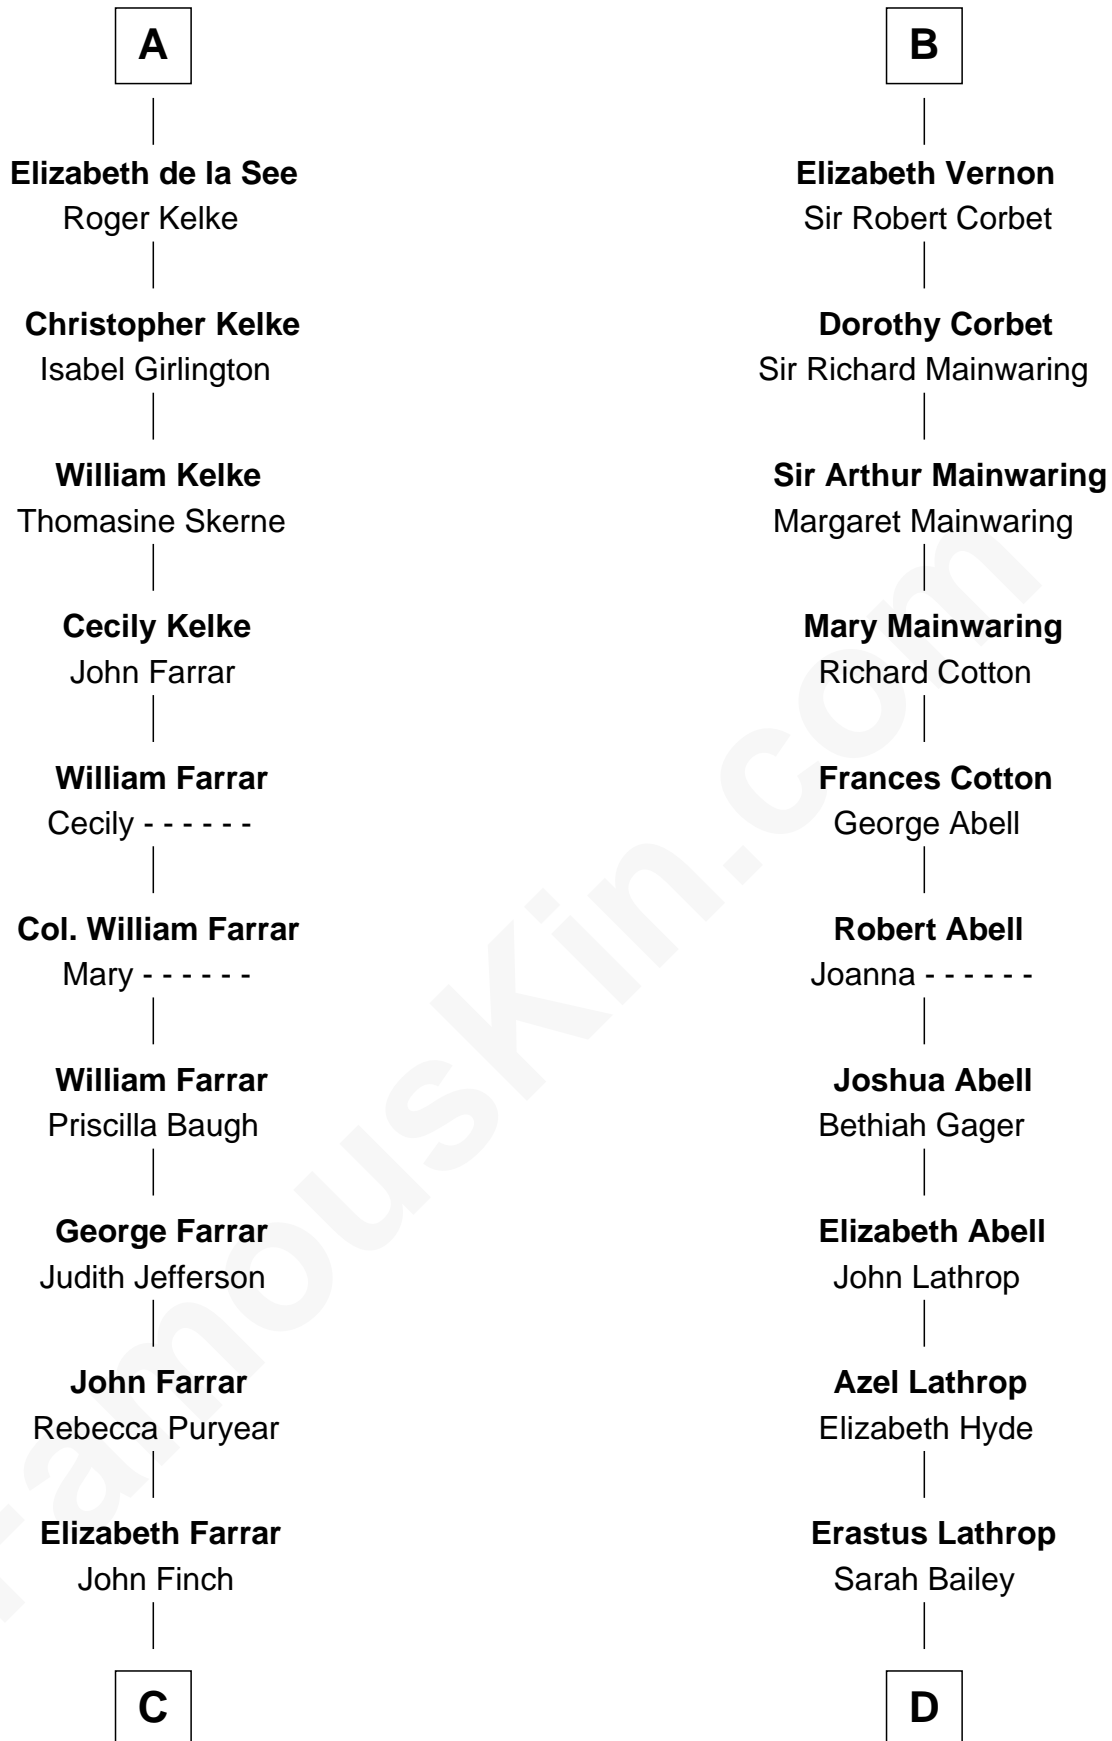

FamousKin.com

Relationship Chart of

Harper Lee

Author of To Kill a Mockingbird

19th cousin 2 times removed of

Marjorie Post

Founder of General Foods

Gunselm de Badlesmere

C

John Farrar Finch
Frances Smith

John Robert Finch
Frances Cunningham

James Cunningham Finch
Ellen Rivers Williams

Frances Cunningham Finch
Amasa Coleman Lee

Harper Lee
Author of To Kill a Mockingbird

D

Caroline Cushman Lathrop
Charles Rollin Post