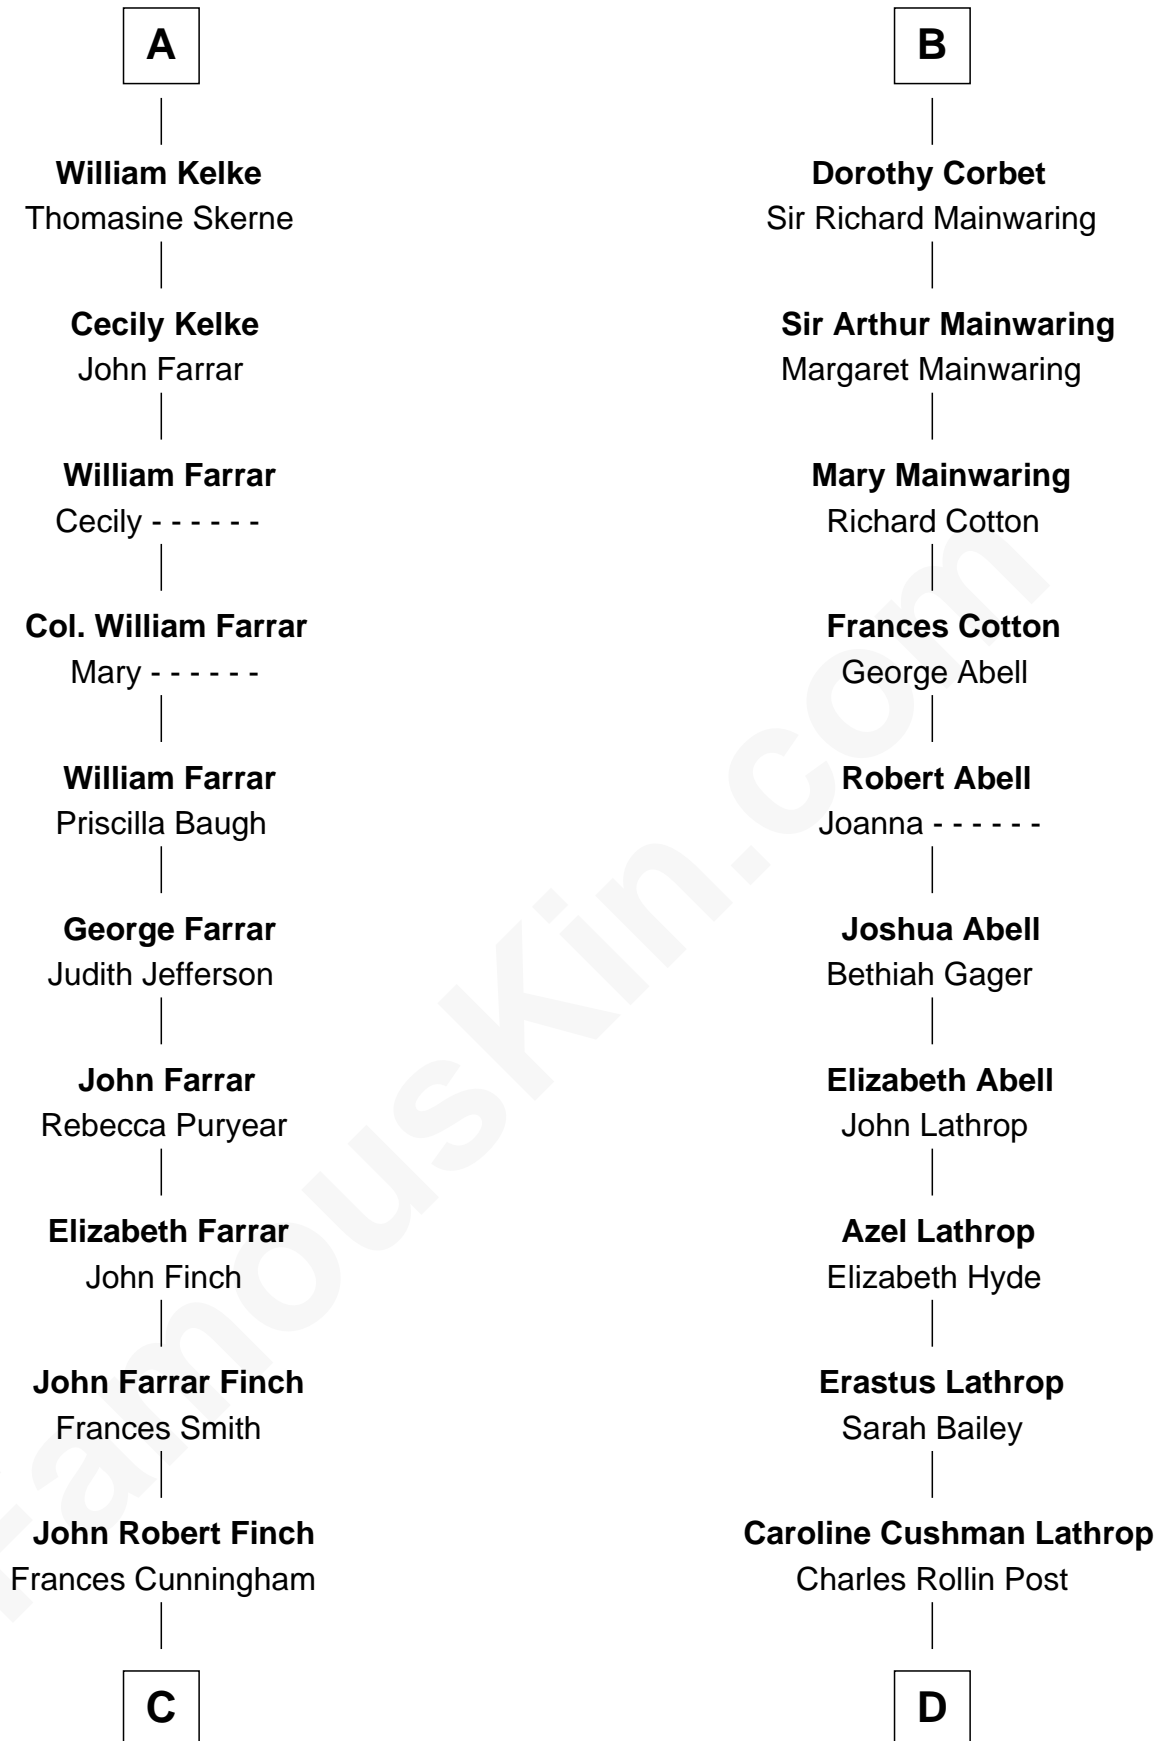

FamousKin.com

Relationship Chart of Harper Lee

Author of To Kill a Mockingbird

18th cousin 1 time removed of

Marjorie Post

Founder of General Foods

C

James Cunningham Finch

Ellen Rivers Williams

Frances Cunningham Finch

Amasa Coleman Lee

Harper Lee

Author of To Kill a Mockingbird

D

Charles William Post

Elle Letitia Merriweather