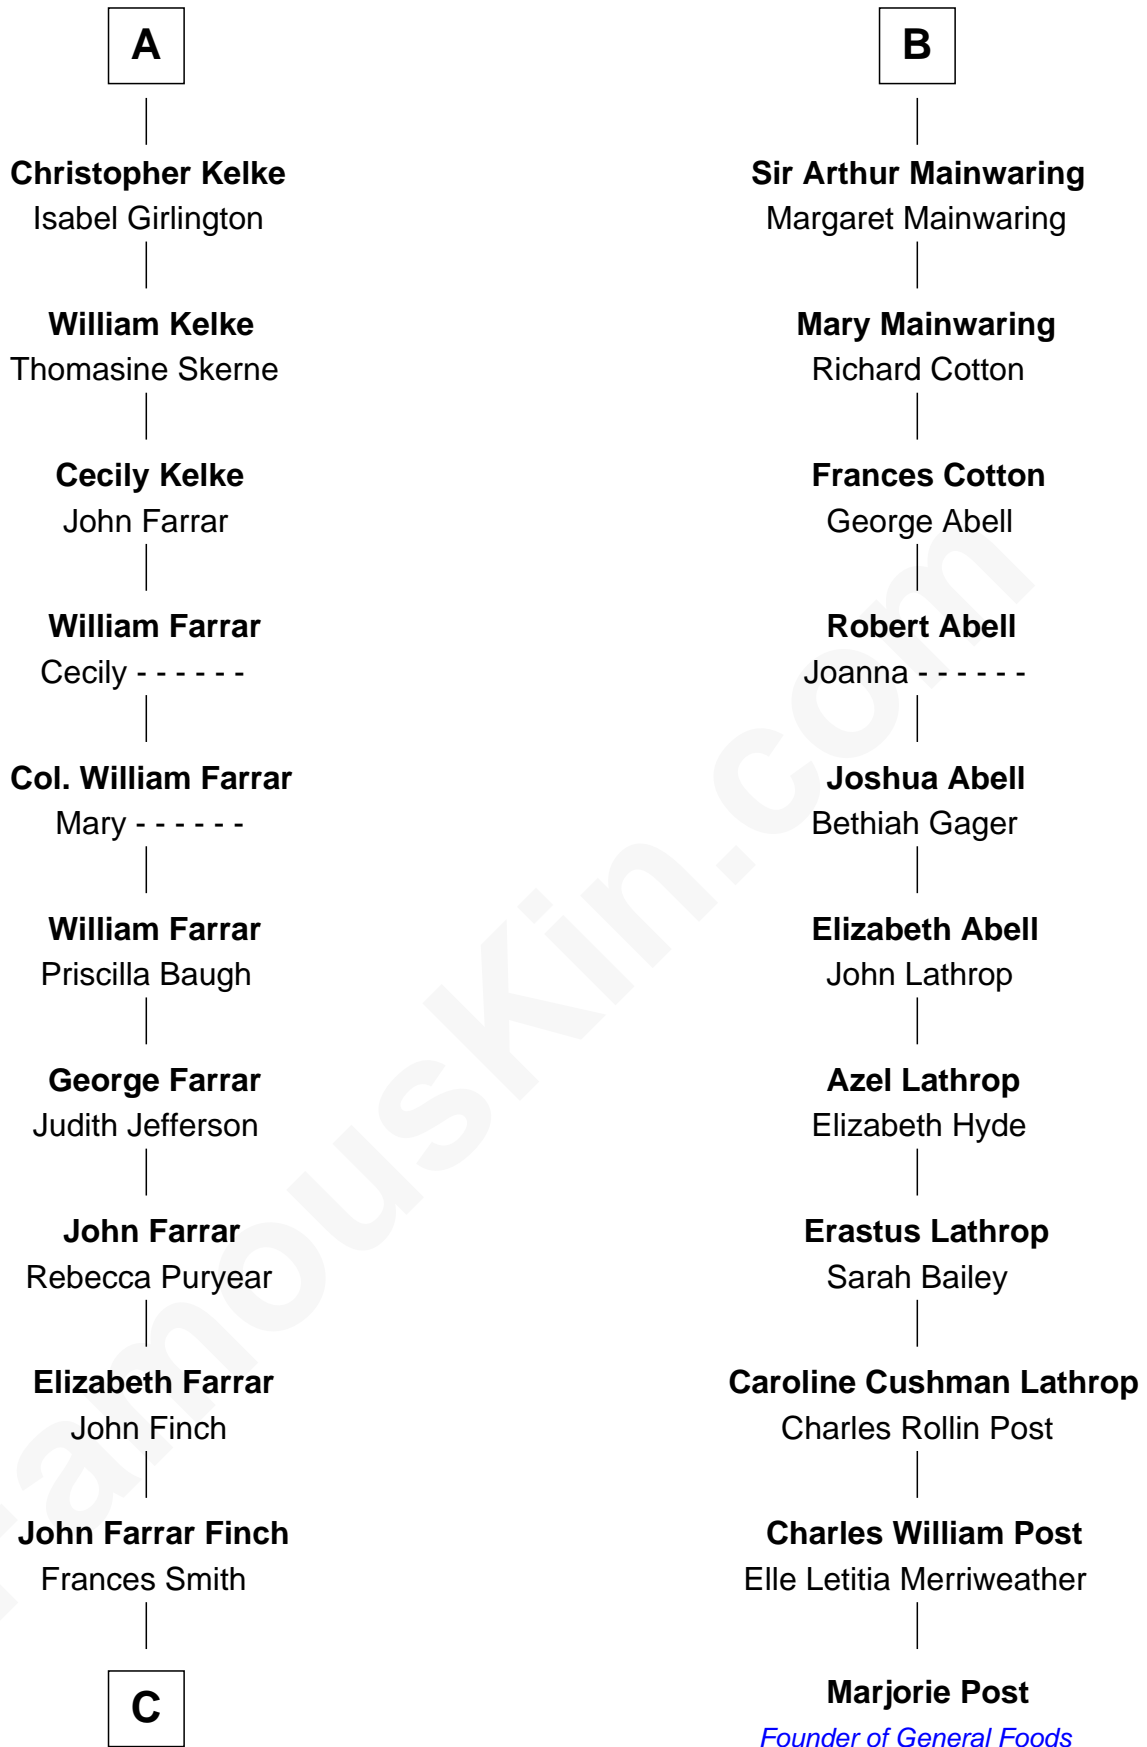

FamousKin.com

Relationship Chart of

Harper Lee

Author of To Kill a Mockingbird

17th cousin 3 times removed of

Marjorie Post

Founder of General Foods

Elizabeth de Badlesmere

with husband
Sir Edmund Mortimer

with husband
Sir William de Bohun

Sir Roger de Mortimer
Philippa de Montagu

Elizabeth de Bohun
Sir Richard Fitzalan

Edmund Mortimer
Philippa Plantagenet

Joan Fitzalan
Sir William Beauchamp

Elizabeth Mortimer
Sir Henry Percy

Joan Beauchamp
James Butler

Elizabeth Percy
Sir John Clifford

Elizabeth Butler
John Talbot

Mary Clifford
Sir Philip Wentworth

Ann Talbot
Sir Henry Vernon

Elizabeth Wentworth
Sir Martin de la See

Elizabeth Vernon
Sir Robert Corbet

Elizabeth de la See
Roger Kelke

Dorothy Corbet
Sir Richard Mainwaring

A

B

C

John Robert Finch
Frances Cunningham

James Cunningham Finch
Ellen Rivers Williams