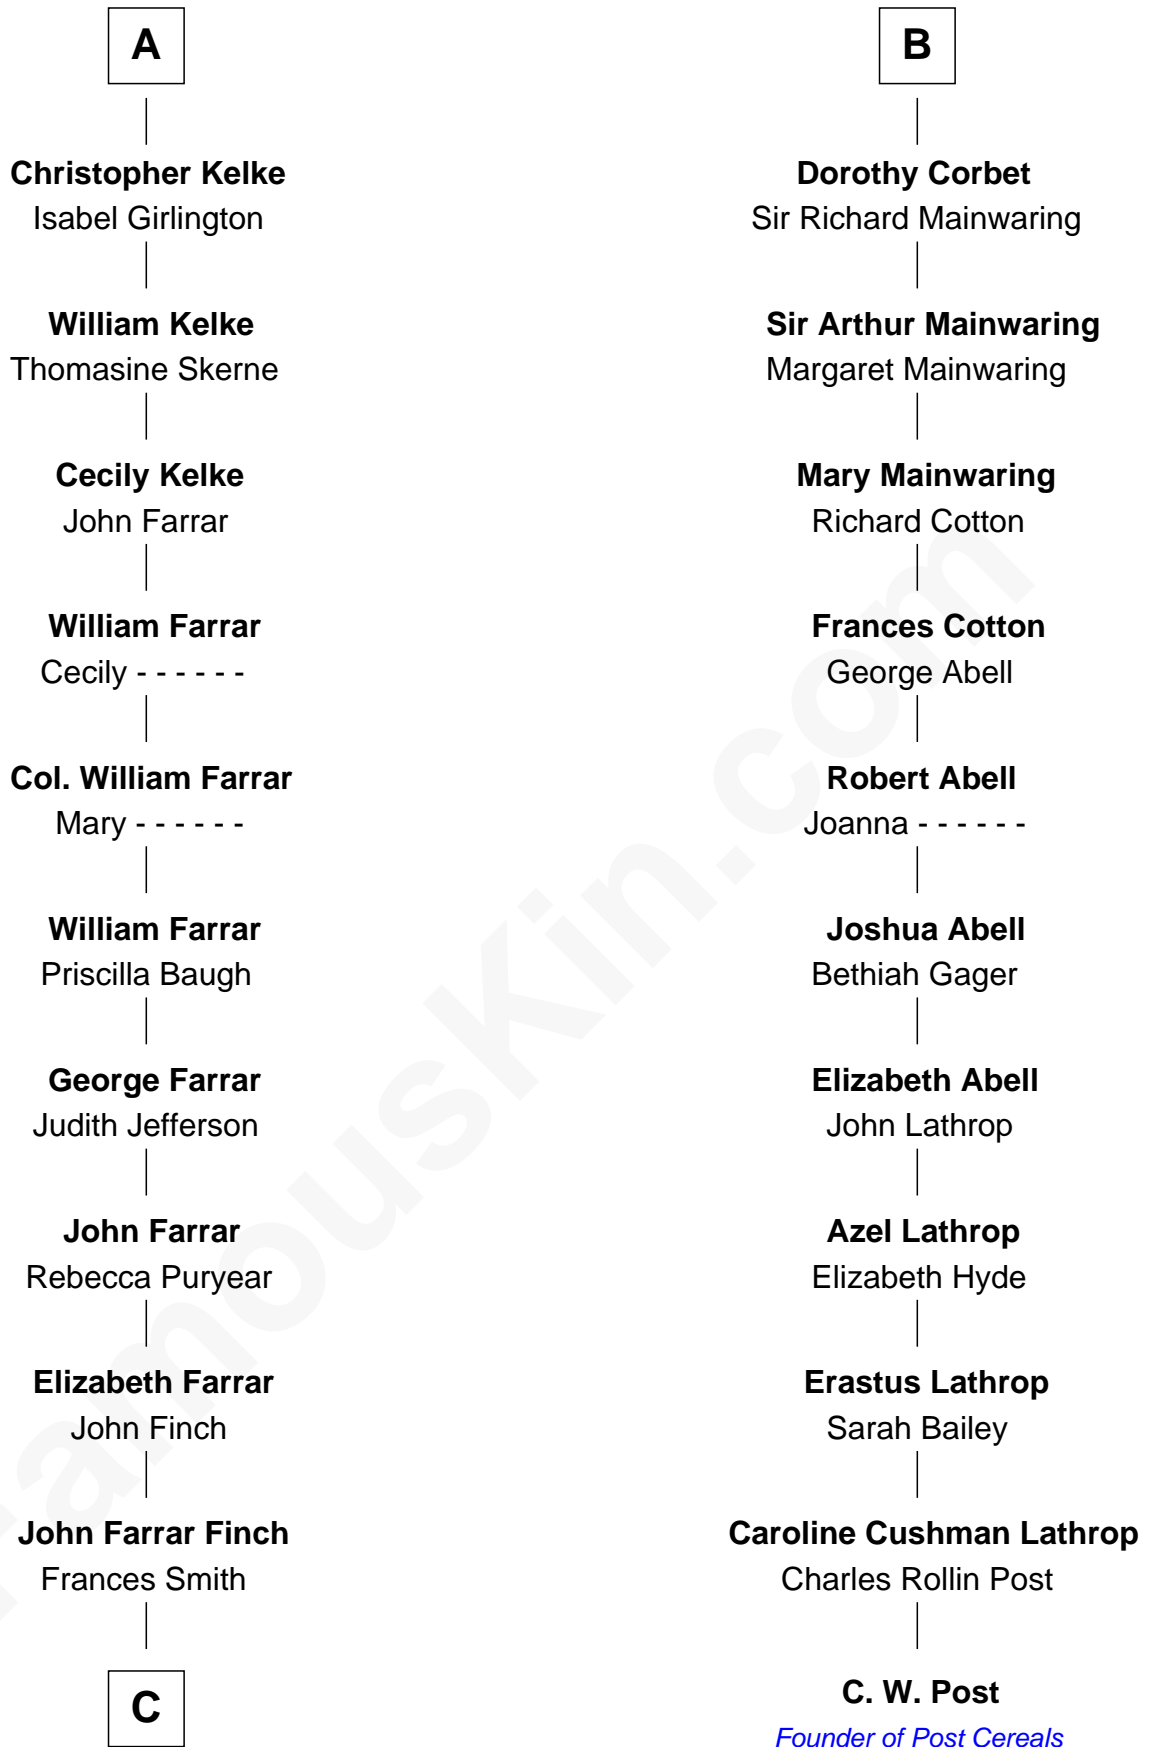

## Relationship Chart of Harper Lee

*Author of To Kill a Mockingbird*

17th cousin 3 times removed of

**C. W. Post**

*Founder of Post Cereals*

**Henry Plantagenet**  
Maud de Chaworth

**Mary Plantagenet**  
Henry de Percy

**Sir Henry Percy**  
Margaret de Neville

**Sir Henry Percy**  
Elizabeth Mortimer

**Elizabeth Percy**  
Sir John Clifford

**Mary Clifford**  
Sir Philip Wentworth

**Elizabeth Wentworth**  
Sir Martin de la See

**Elizabeth de la See**  
Roger Kelke

**A**

**Eleanor Plantagenet**  
Richard Fitzalan

**Sir Richard Fitzalan**  
Elizabeth de Bohun

**Joan Fitzalan**  
Sir William Beauchamp

**Joan Beauchamp**  
James Butler

**Elizabeth Butler**  
John Talbot

**Ann Talbot**  
Sir Henry Vernon

**Elizabeth Vernon**  
Sir Robert Corbet

**B**

**C**

—  
**John Robert Finch**  
Frances Cunningham

—  
**James Cunningham Finch**  
Ellen Rivers Williams