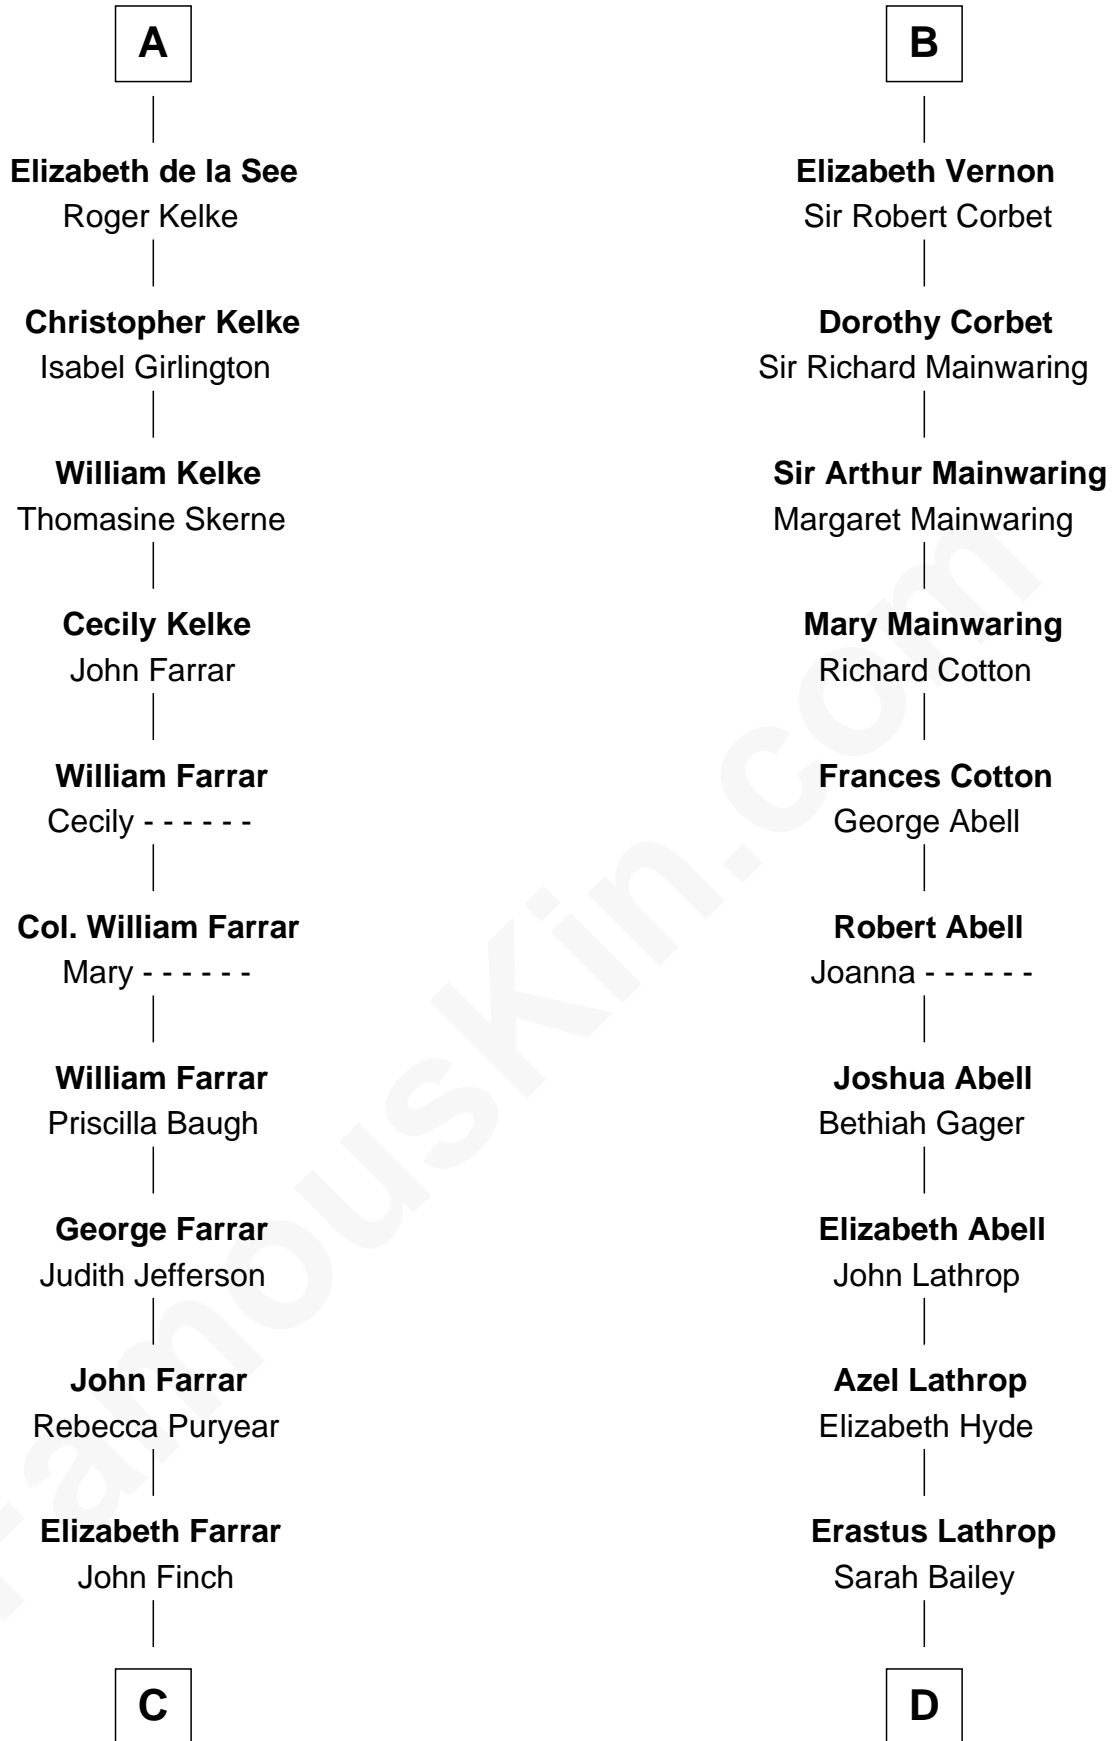

FamousKin.com

Relationship Chart of

Harper Lee

Author of To Kill a Mockingbird

18th cousin 3 times removed of

C. W. Post

Founder of Post Cereals

Gunselm de Badlesmere

Bartholomew de Badlesmere

Margaret de Clare

Margaret de Badlesmere

Sir John de Tibetot

Sir Robert de Tibetot

Margaret Deincourt

Elizabeth de Tibetot

Sir Philip le Despencer

Margery Despencer

Sir Roger Wentworth

Sir Philip Wentworth

Mary Clifford

Elizabeth Wentworth

Sir Martin de la See

A

Bartholomew de Badlesmere

Joan Beauchamp

Elizabeth Butler

John Talbot

Ann Talbot

Sir Henry Vernon

B

FamousKin.com