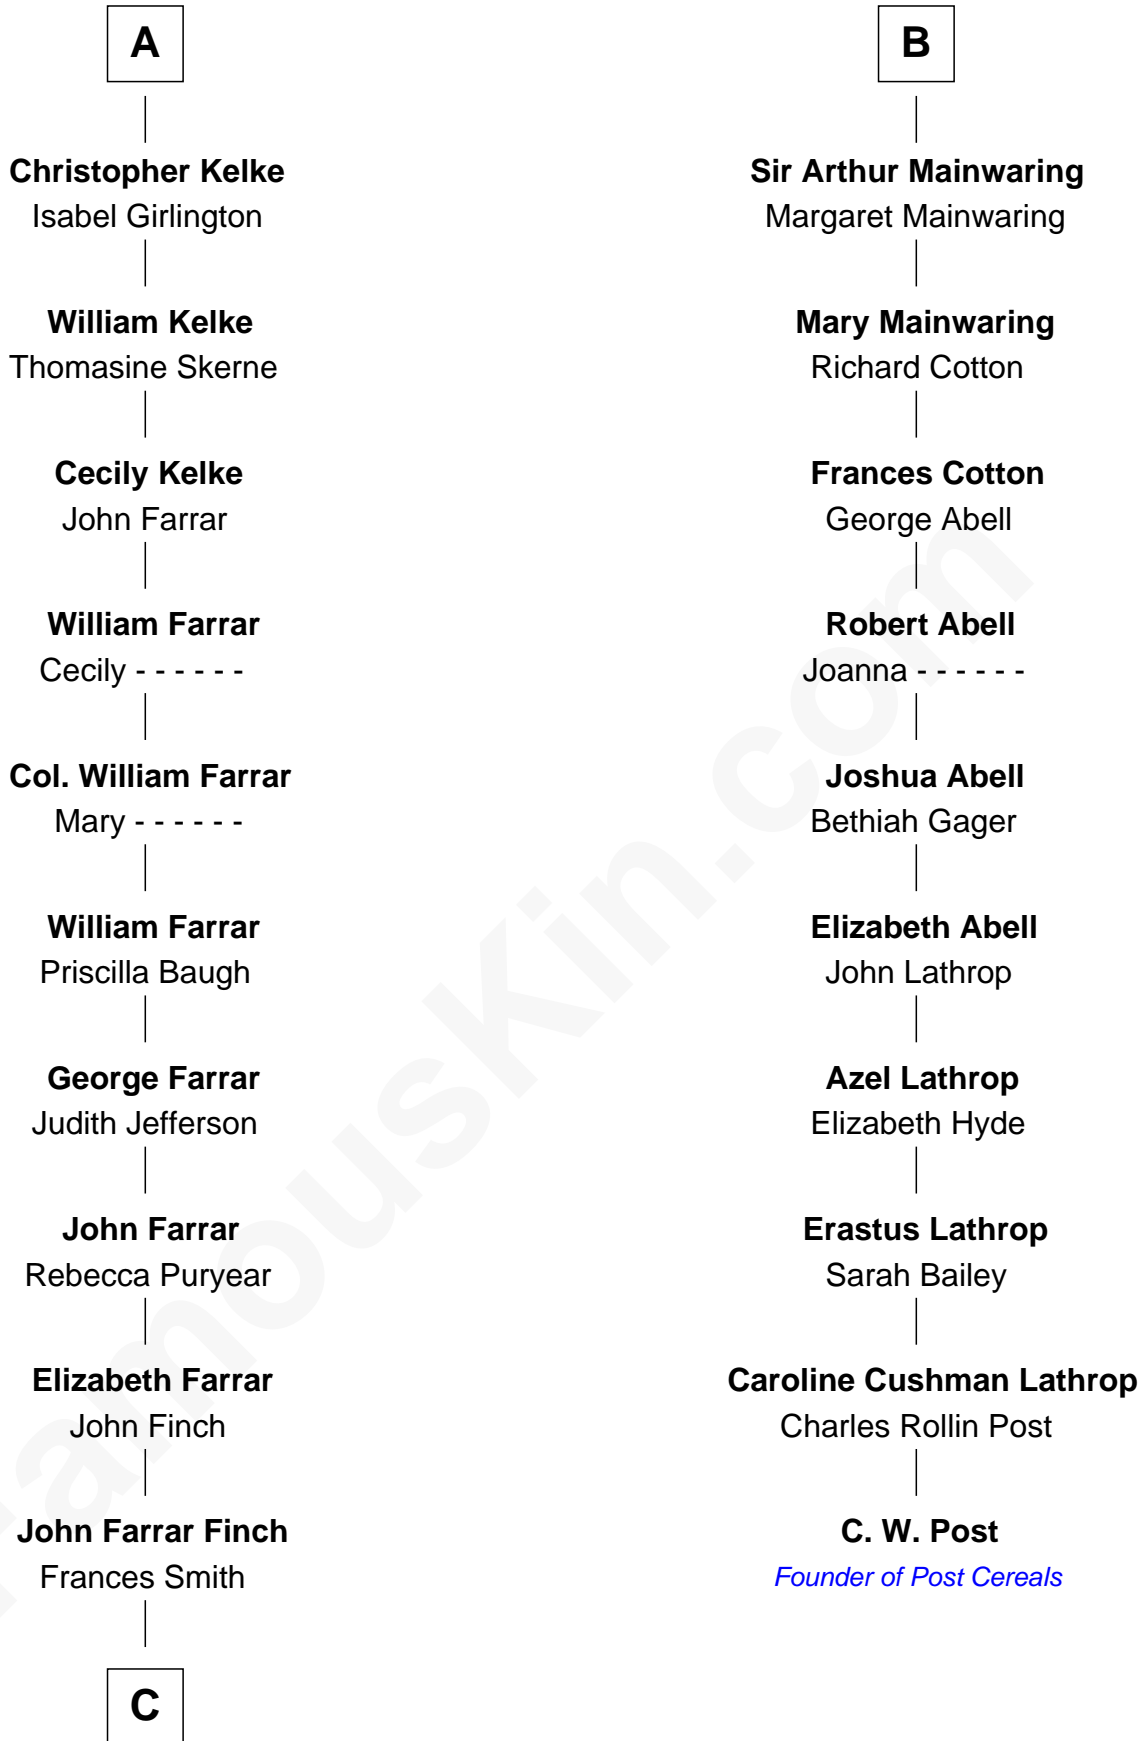

# FamousKin.com Relationship Chart of

**Harper Lee**

*Author of To Kill a Mockingbird*

16th cousin 4 times removed of

**C. W. Post**

*Founder of Post Cereals*

**Elizabeth de Badlesmere**

*with husband*  
Sir Edmund Mortimer

**Elizabeth Mortimer**  
Sir Henry Percy

**Joan Beauchamp**  
James Butler

**Elizabeth Percy**  
Sir John Clifford

**Elizabeth Butler**  
John Talbot

**Mary Clifford**  
Sir Philip Wentworth

**Ann Talbot**  
Sir Henry Vernon

**Elizabeth Wentworth**  
Sir Martin de la See

**Elizabeth Vernon**  
Sir Robert Corbet

**Elizabeth de la See**  
Roger Kelke

**Dorothy Corbet**  
Sir Richard Mainwaring

**A**

**B**

**C**

—  
**John Robert Finch**  
Frances Cunningham

—  
**James Cunningham Finch**  
Ellen Rivers Williams

—  
**Frances Cunningham Finch**  
Amasa Coleman Lee

—  
**Harper Lee**  
*Author of To Kill a Mockingbird*

FamousKin.com