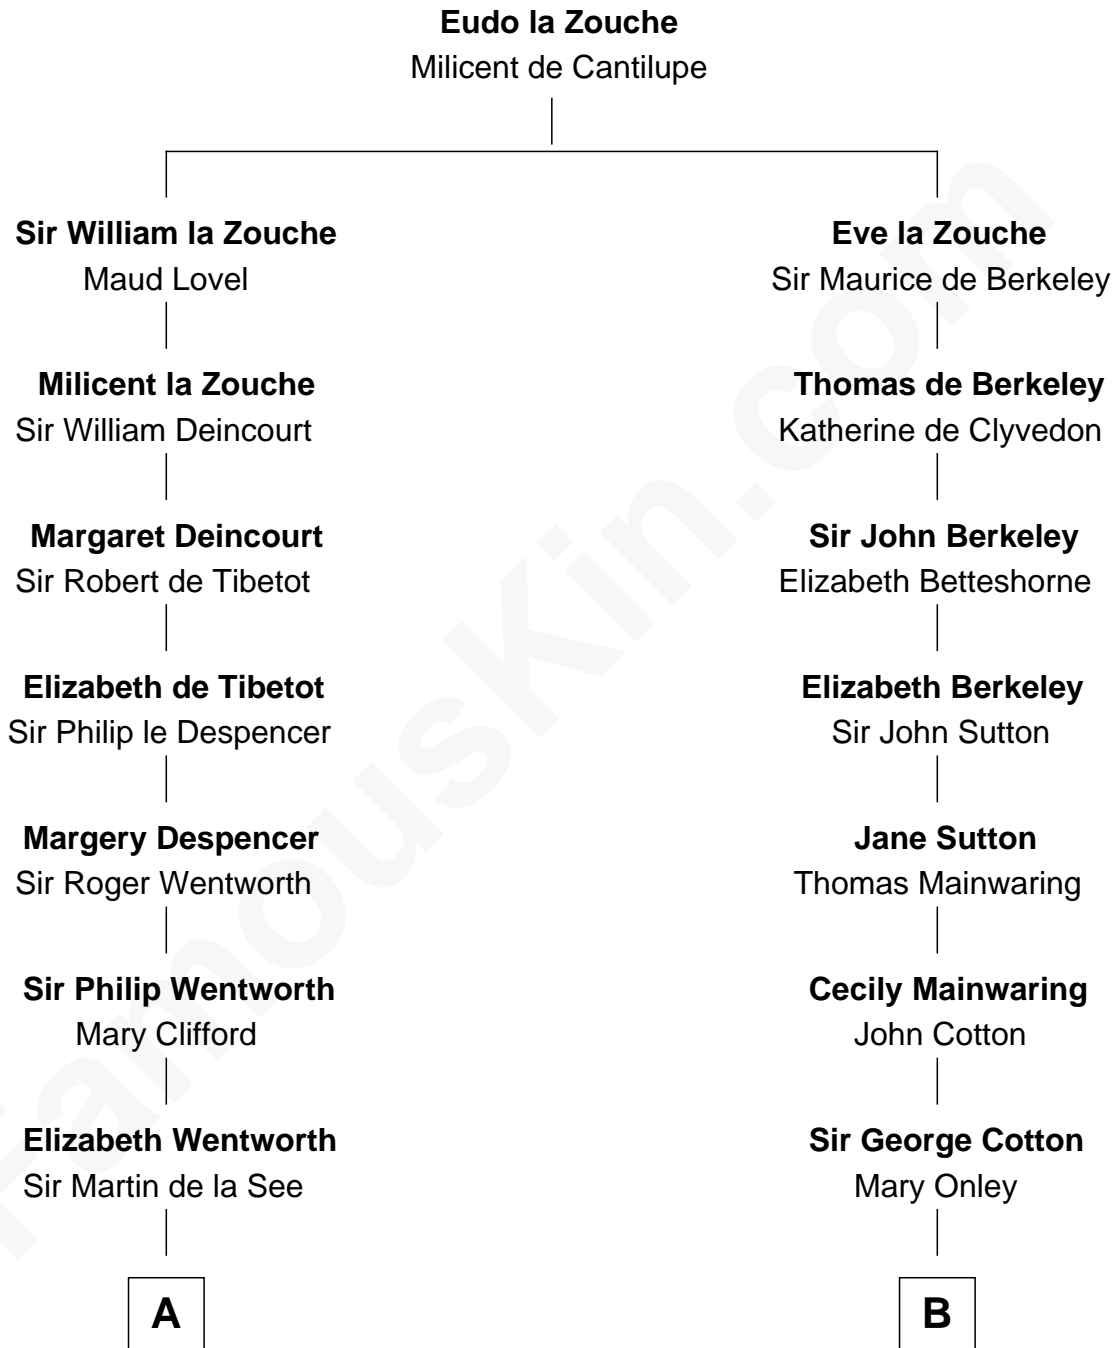

FamousKin.com

Relationship Chart of

Harper Lee

Author of To Kill a Mockingbird

15th cousin 6 times removed of

C. W. Post

Founder of Post Cereals

C

—
John Farrar Finch

Frances Smith

—
John Robert Finch

Frances Cunningham

—
James Cunningham Finch

Ellen Rivers Williams

—
Frances Cunningham Finch

Amasa Coleman Lee