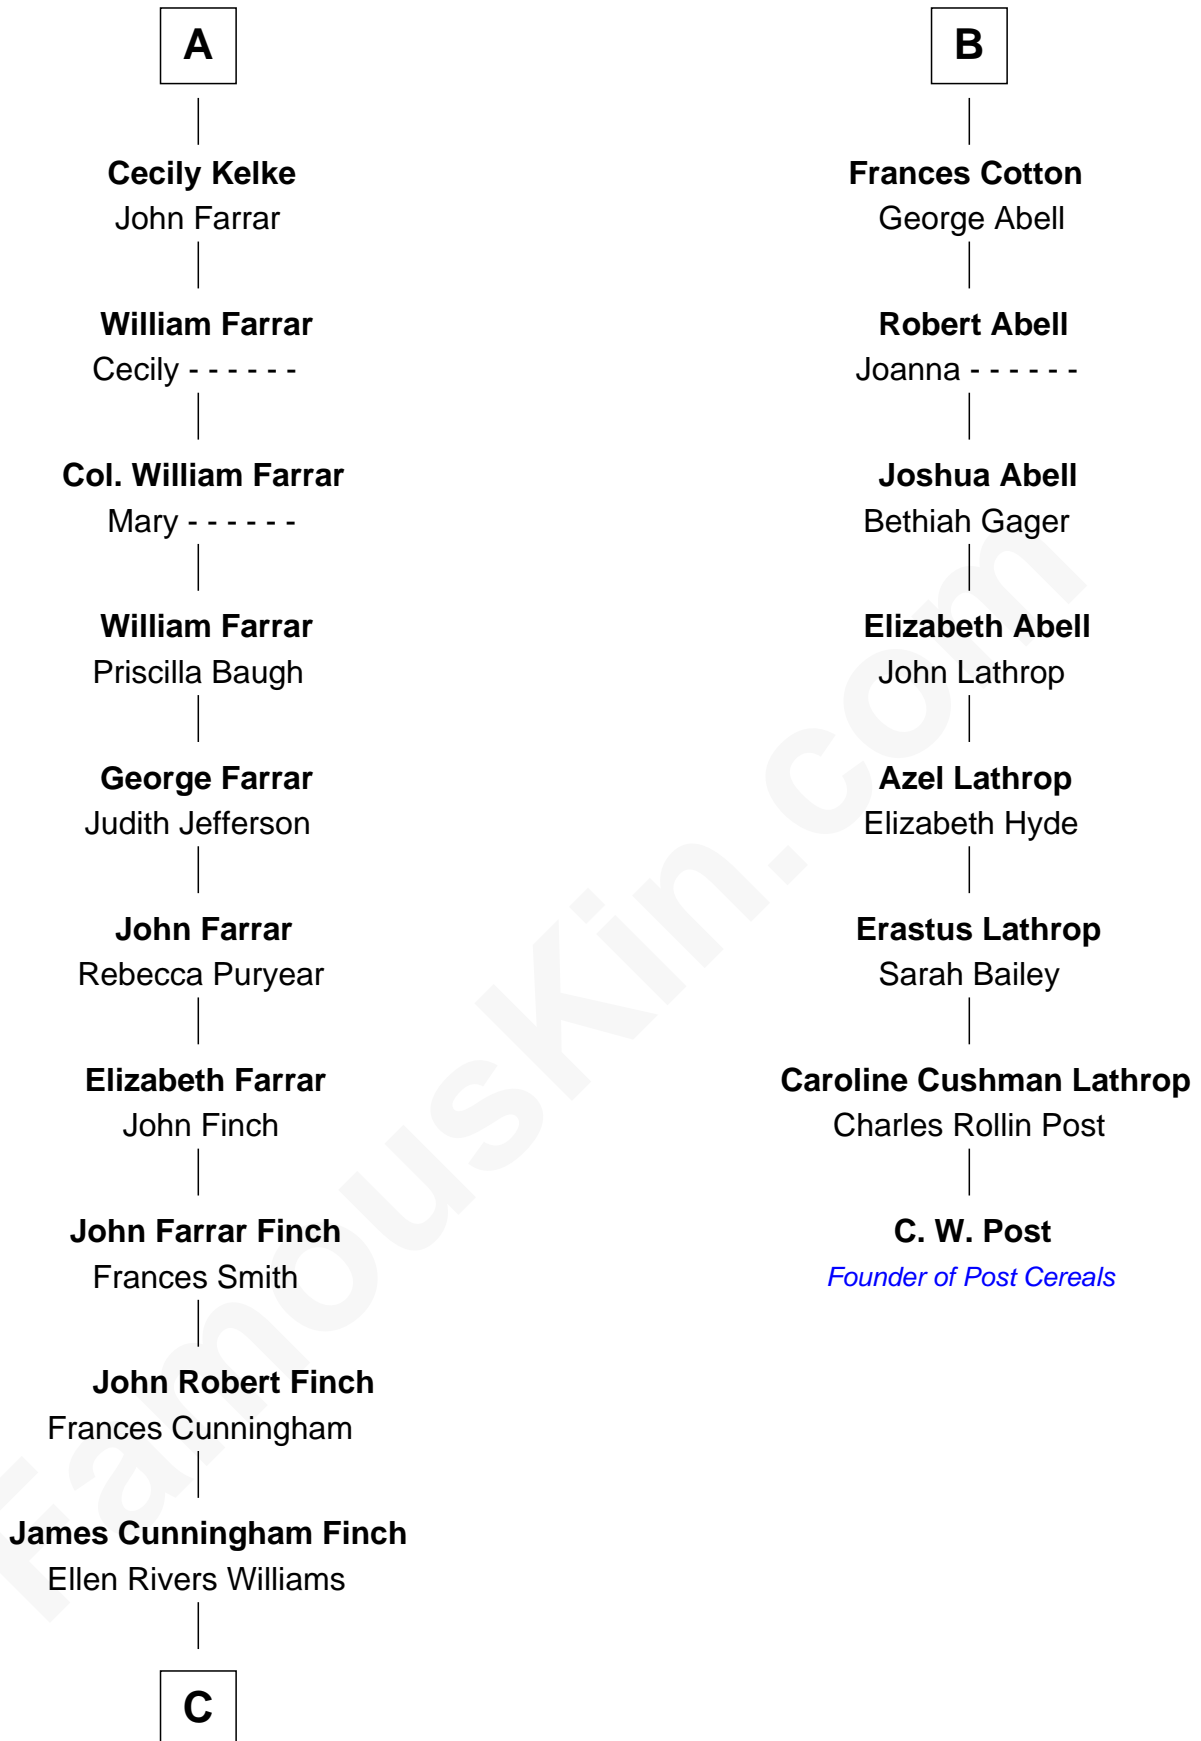

FamousKin.com

Relationship Chart of

Harper Lee

Author of To Kill a Mockingbird

14th cousin 4 times removed of

C. W. Post

Founder of Post Cereals

Sir Philip le Despencer

Elizabeth - - - - -

Sir Philip le Despencer

Elizabeth de Tibetot

Margery Despencer

Sir Roger Wentworth

Sir Philip Wentworth

Mary Clifford

Elizabeth Wentworth

Cecily Mainwaring

John Cotton

Sir George Cotton

Mary Onley

Richard Cotton

Mary Mainwaring

B

C