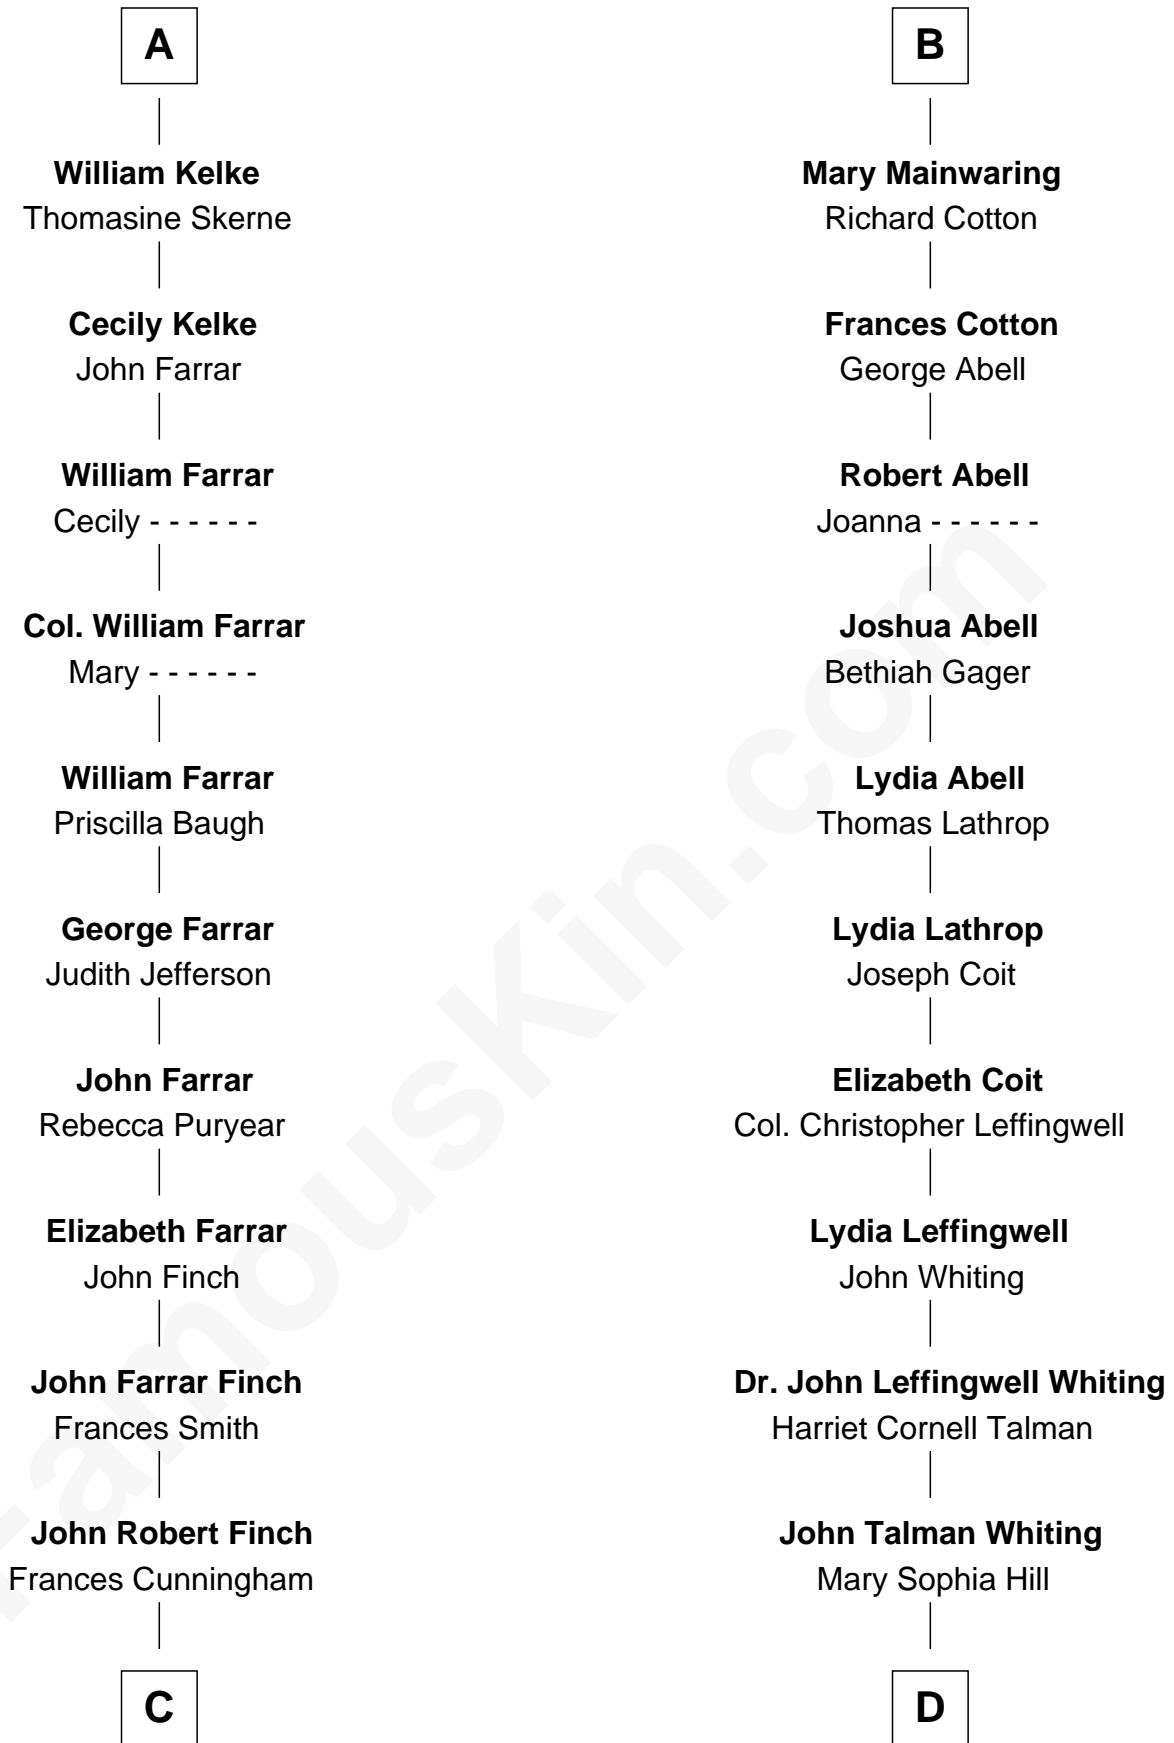

FamousKin.com

Relationship Chart of Harper Lee

Author of To Kill a Mockingbird

19th cousin 1 time removed of

Adlai Stevenson III

U.S. Senator from Illinois

C

James Cunningham Finch
Ellen Rivers Williams

Frances Cunningham Finch
Amasa Coleman Lee

Harper Lee
Author of To Kill a Mockingbird

D

Mary DeGama Whiting
William Borden

John Borden
Ellen Wallace Waller

Ellen Borden
Adlai Ewing Stevenson

Adlai Stevenson III
U.S. Senator from Illinois