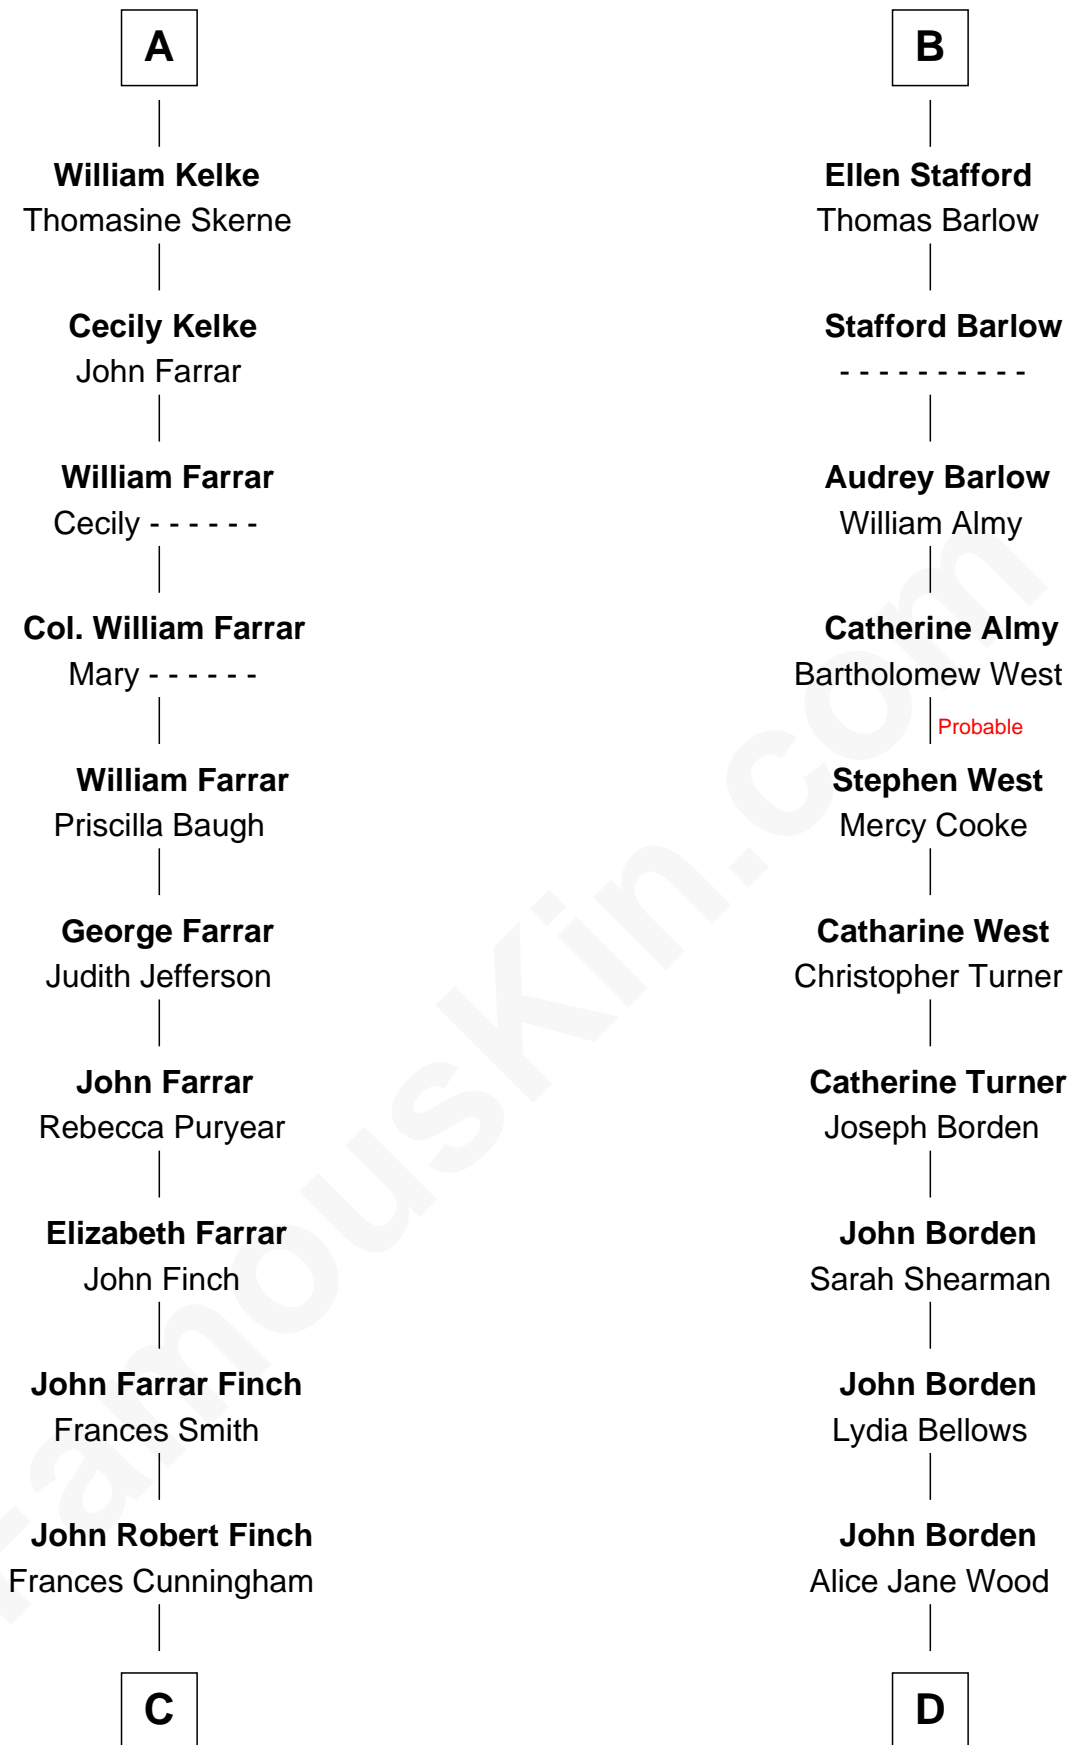

FamousKin.com

Relationship Chart of Harper Lee

Author of To Kill a Mockingbird

19th cousin 1 time removed of

Adlai Stevenson III

U.S. Senator from Illinois

C

James Cunningham Finch

Ellen Rivers Williams

Frances Cunningham Finch

Amasa Coleman Lee

Harper Lee

Author of To Kill a Mockingbird

D

William Borden

Mary DeGama Whiting

John Borden

Ellen Wallace Waller

Ellen Borden

Adlai Ewing Stevenson

Adlai Stevenson III

U.S. Senator from Illinois

FamousKin.com