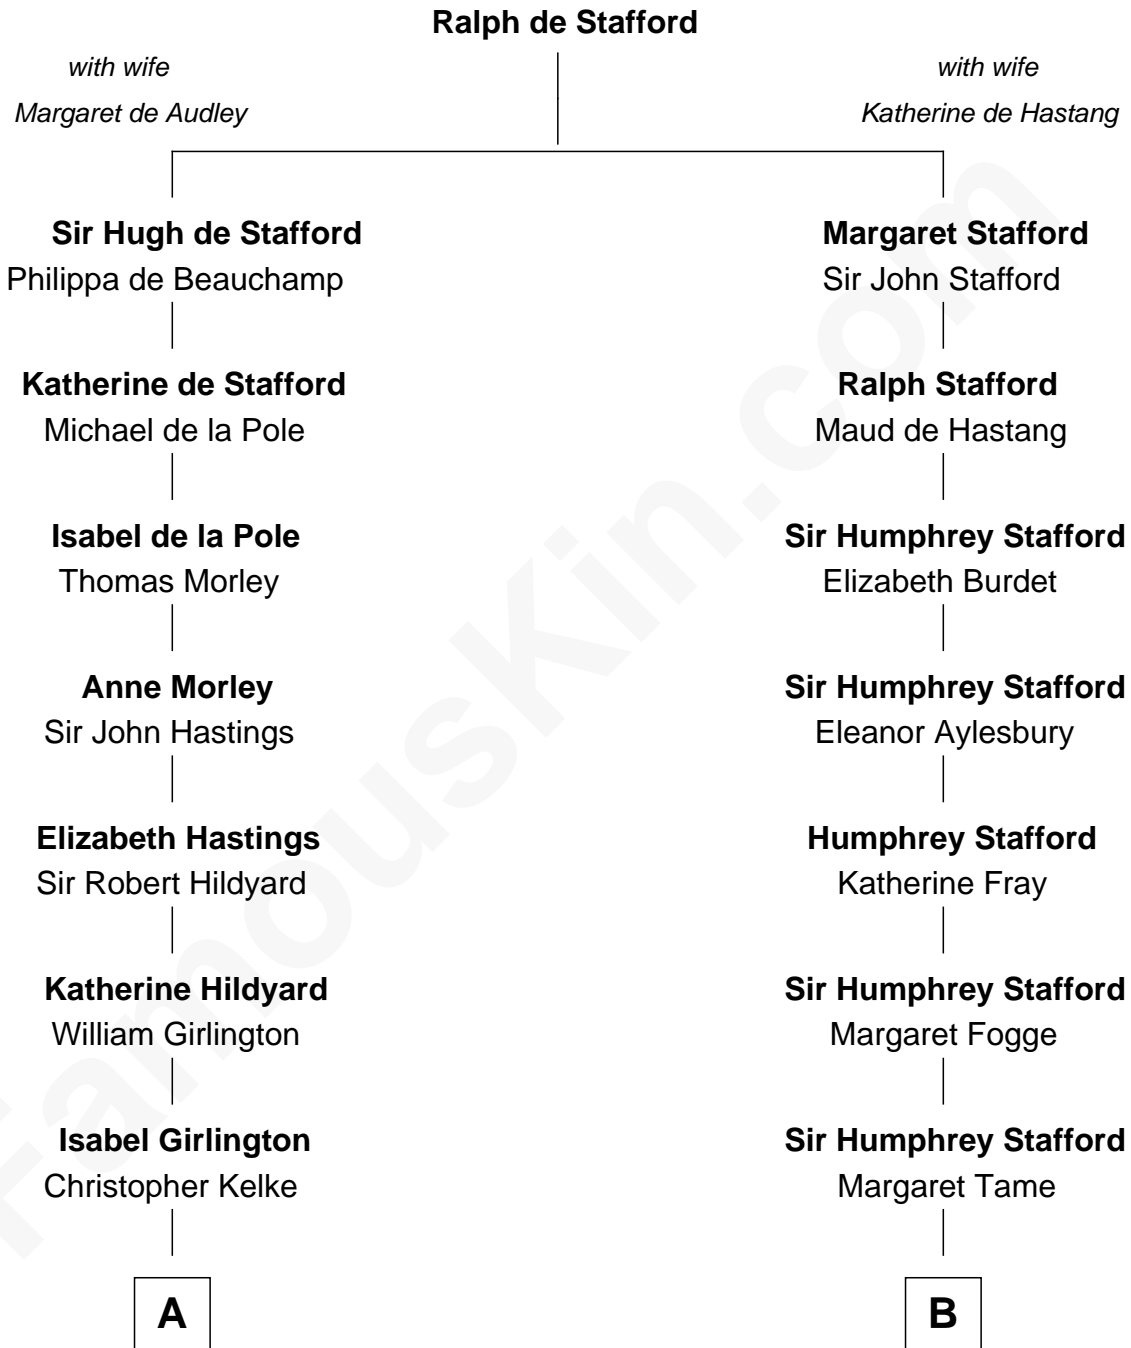

FamousKin.com

Relationship Chart of Harper Lee

Author of To Kill a Mockingbird

19th cousin 1 time removed of

Adlai Stevenson III

U.S. Senator from Illinois

C

James Cunningham Finch