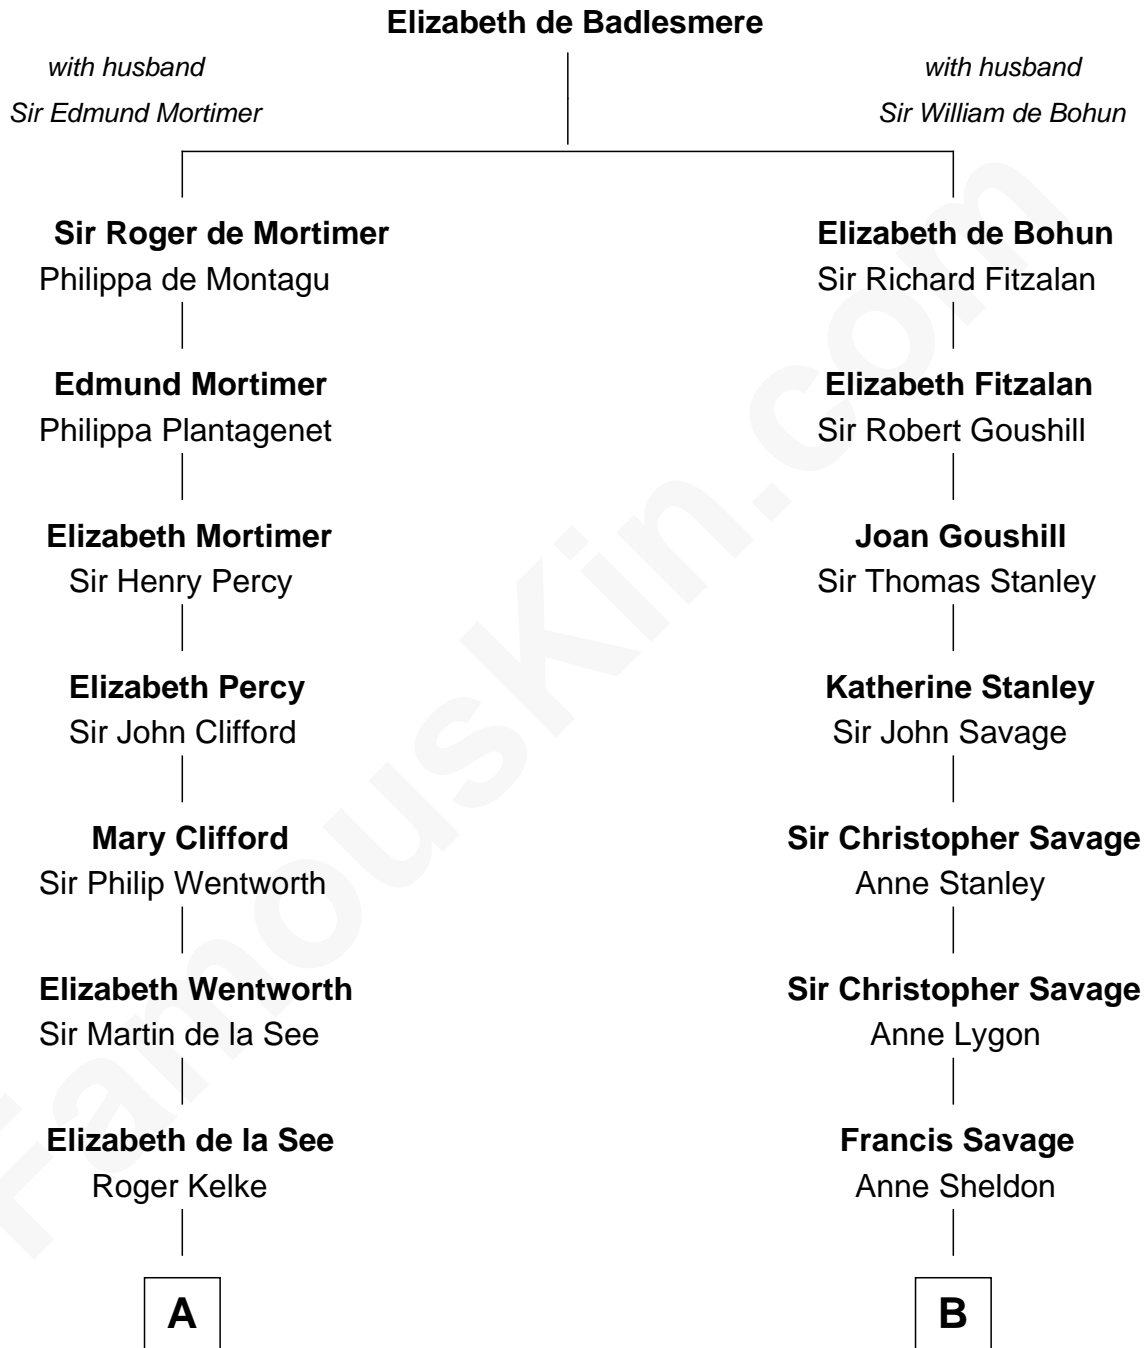

# FamousKin.com

## Relationship Chart of Harper Lee

*Author of To Kill a Mockingbird*

19th cousin 1 time removed of

**Adlai Stevenson III**

*U.S. Senator from Illinois*

**C**

**John Robert Finch**  
Frances Cunningham

**James Cunningham Finch**  
Ellen Rivers Williams