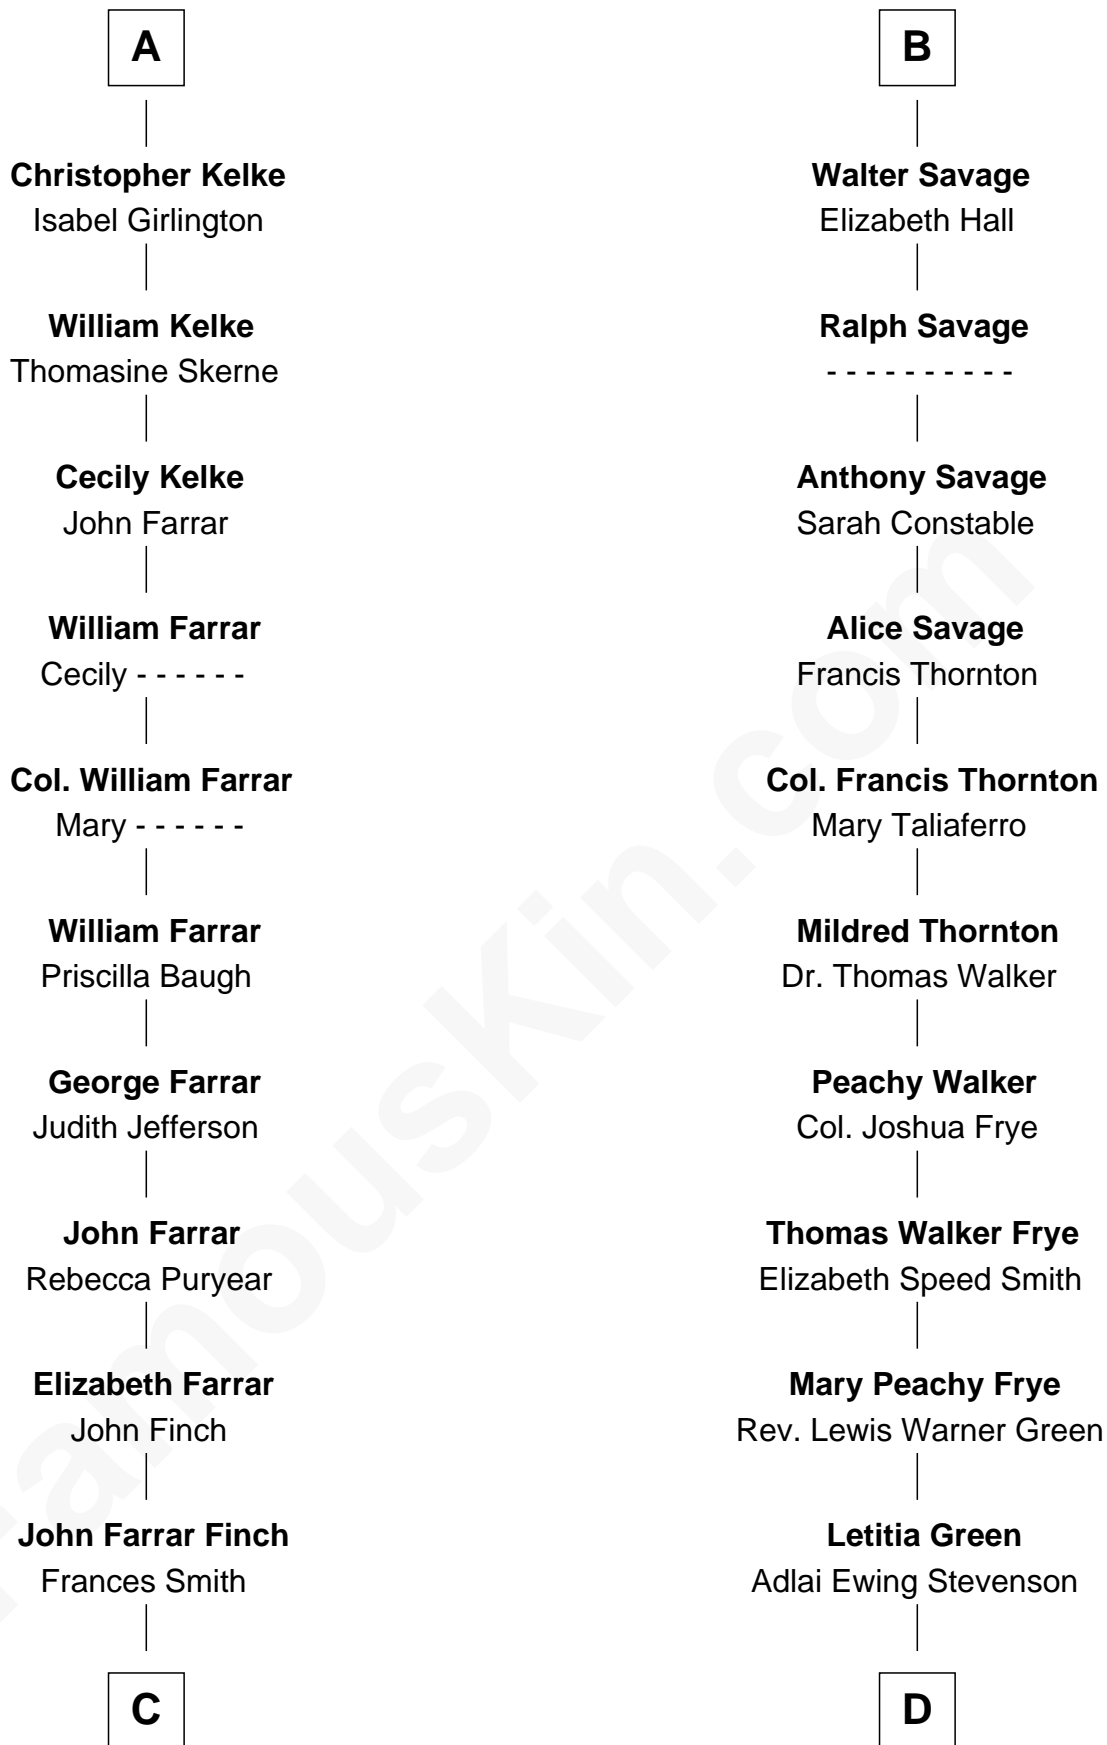

## Relationship Chart of Harper Lee

*Author of To Kill a Mockingbird*

19th cousin 1 time removed of

**Adlai Stevenson III**

*U.S. Senator from Illinois*

**C**

**John Robert Finch**  
Frances Cunningham

**James Cunningham Finch**  
Ellen Rivers Williams

**Frances Cunningham Finch**  
Amasa Coleman Lee

**Harper Lee**  
*Author of To Kill a Mockingbird*

**D**

**Lewis Green Stevenson**  
Helen Louise Davis

**Adlai Ewing Stevenson**  
Ellen Borden

**Adlai Stevenson III**  
*U.S. Senator from Illinois*