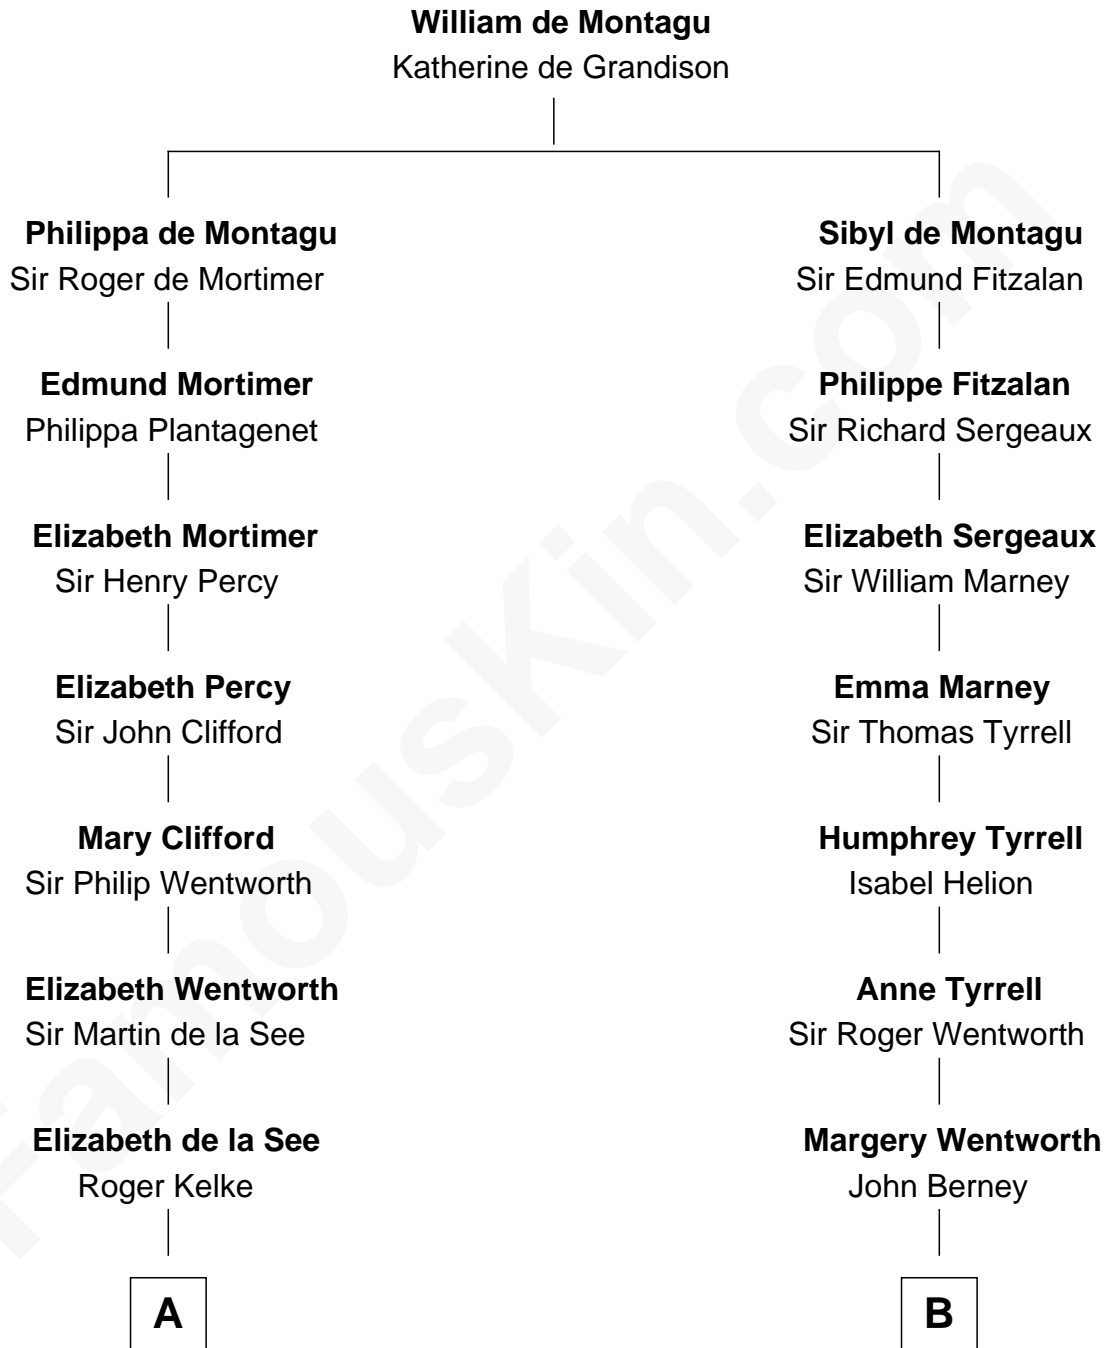

FamousKin.com

Relationship Chart of Harper Lee

Author of To Kill a Mockingbird

16th cousin 4 times removed of

General Robert E. Lee

Confederate Army - U.S. Civil War

C

—
John Robert Finch
Frances Cunningham