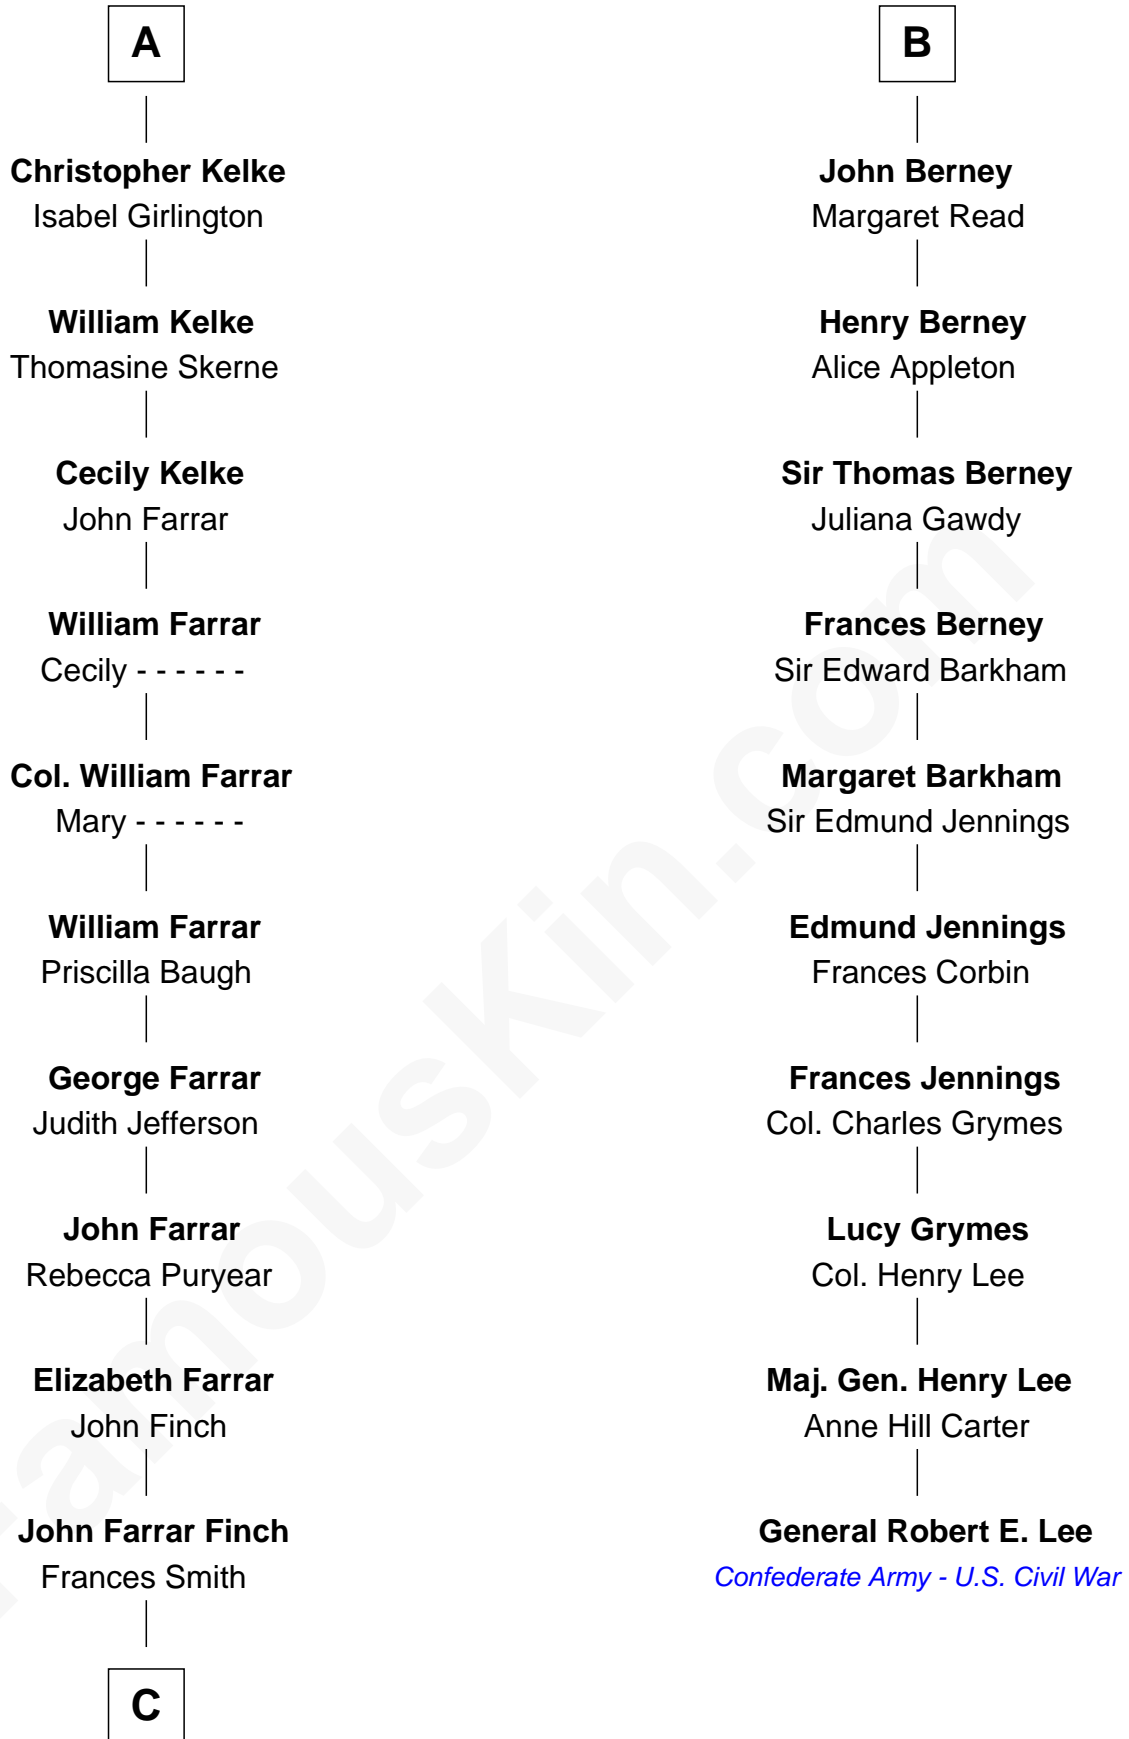

FamousKin.com

Relationship Chart of Harper Lee

Author of To Kill a Mockingbird

16th cousin 4 times removed of

General Robert E. Lee

Confederate Army - U.S. Civil War

C

—
John Robert Finch
Frances Cunningham