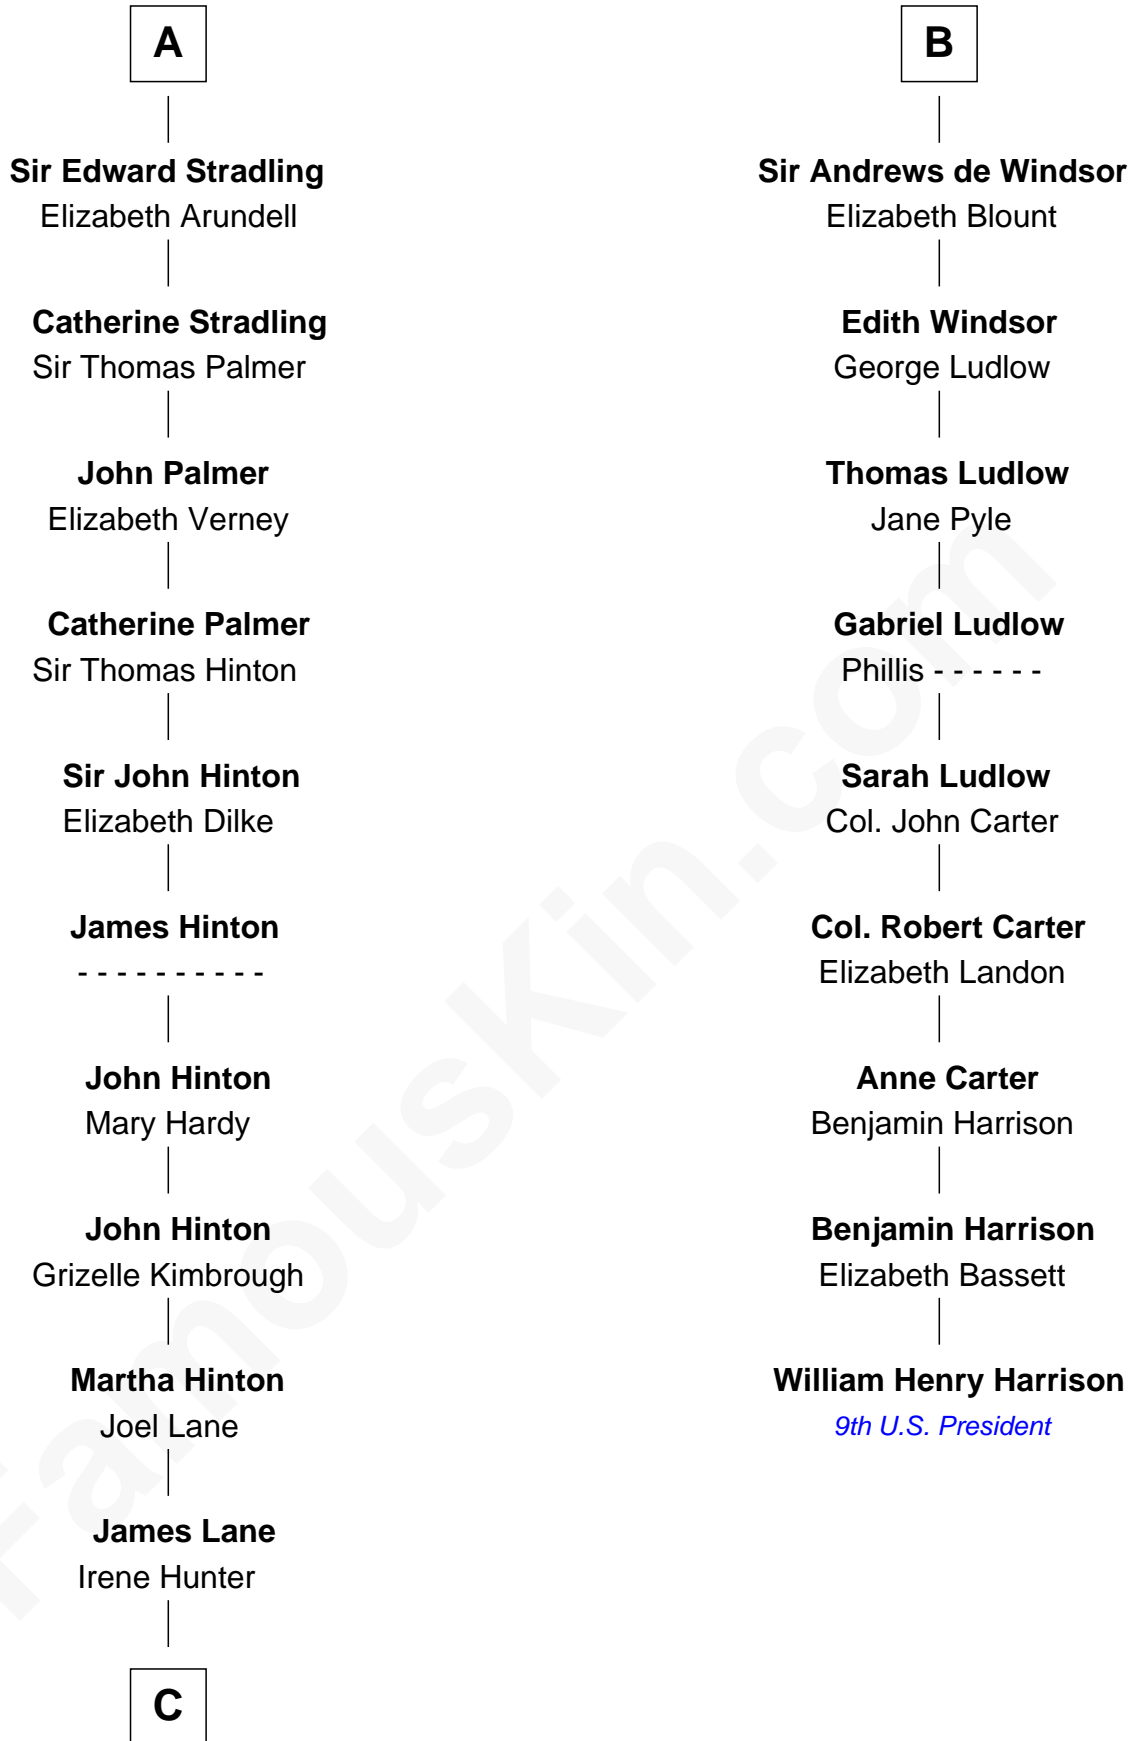

FamousKin.com

Relationship Chart of Harper Lee

Author of To Kill a Mockingbird

15th cousin 6 times removed of

William Henry Harrison

9th U.S. President

C

—
Elizabeth Jane Lane
Theophilus Hunter Williams