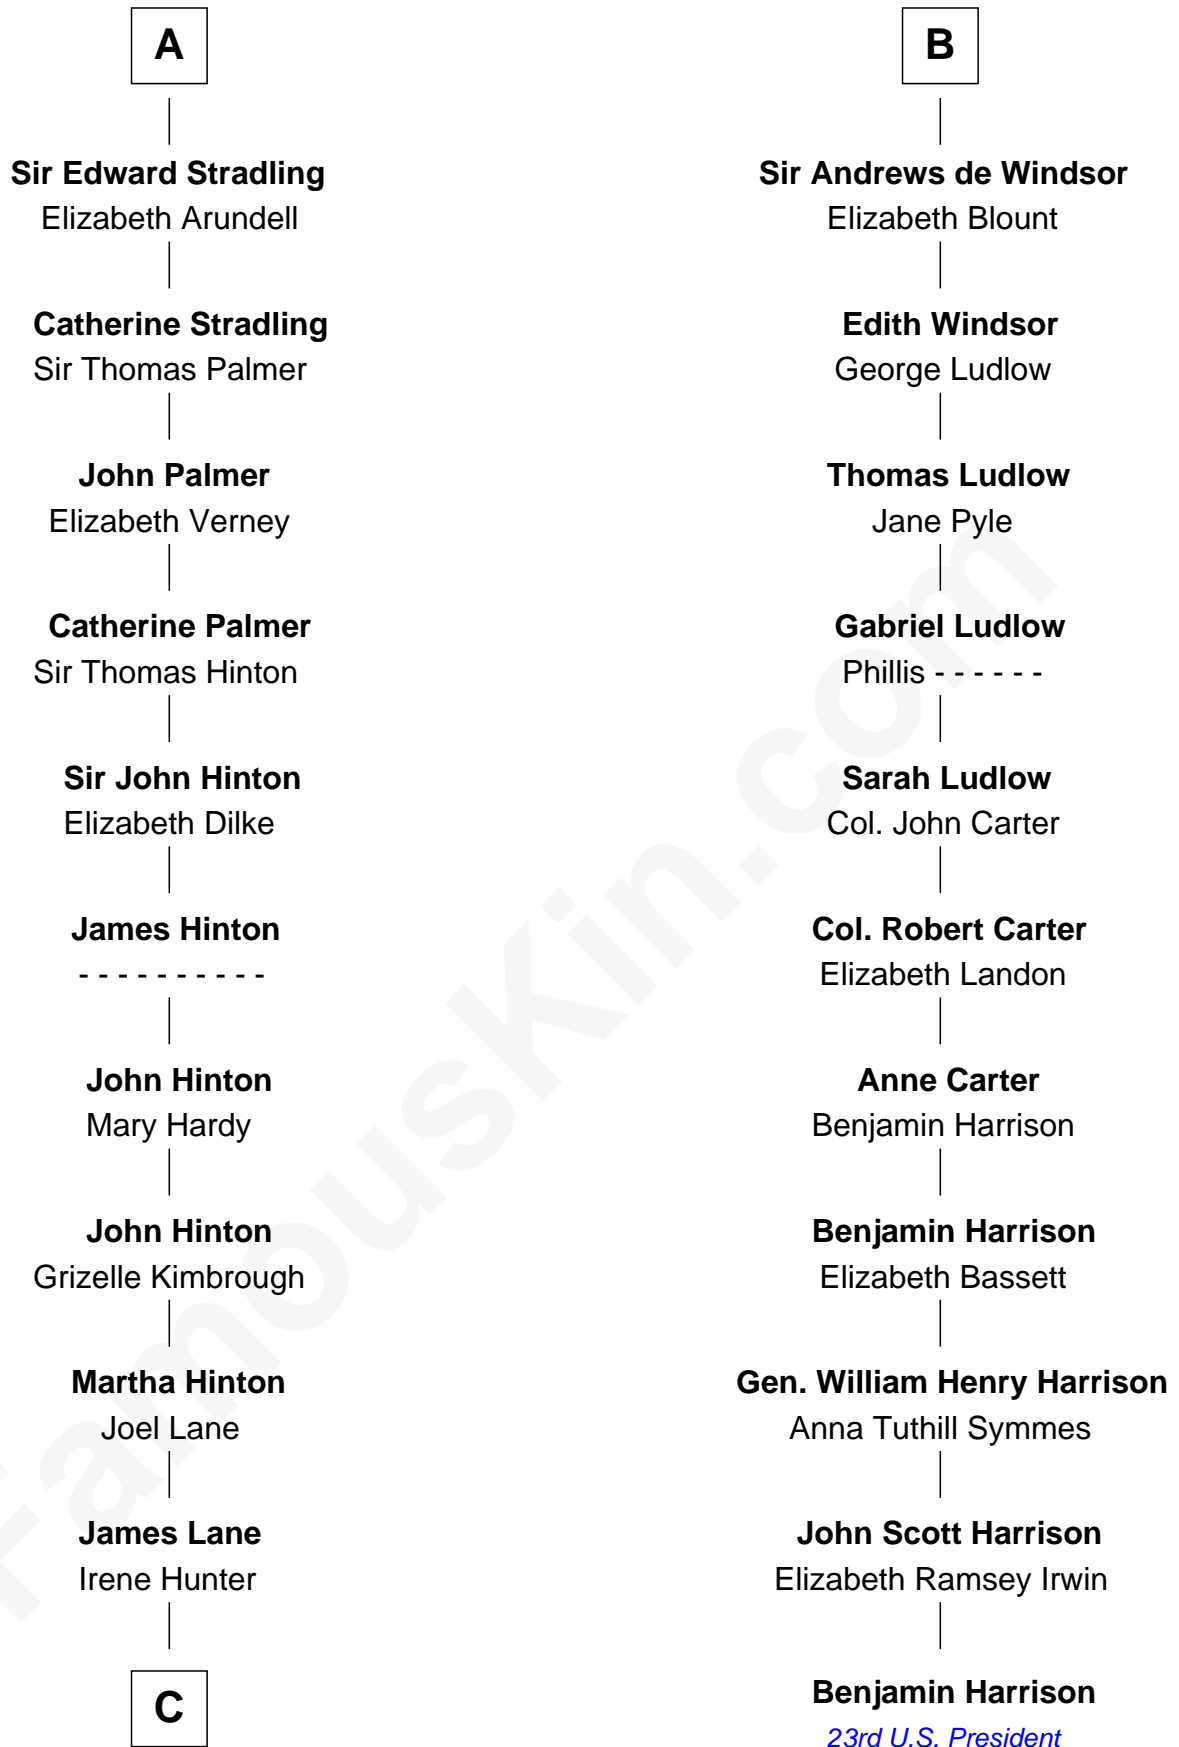

FamousKin.com

Relationship Chart of Harper Lee

Author of To Kill a Mockingbird

17th cousin 4 times removed of

Benjamin Harrison
23rd U.S. President

C

—
Elizabeth Jane Lane
Theophilus Hunter Williams

—
John Bonner Williams
Christiana Maiben