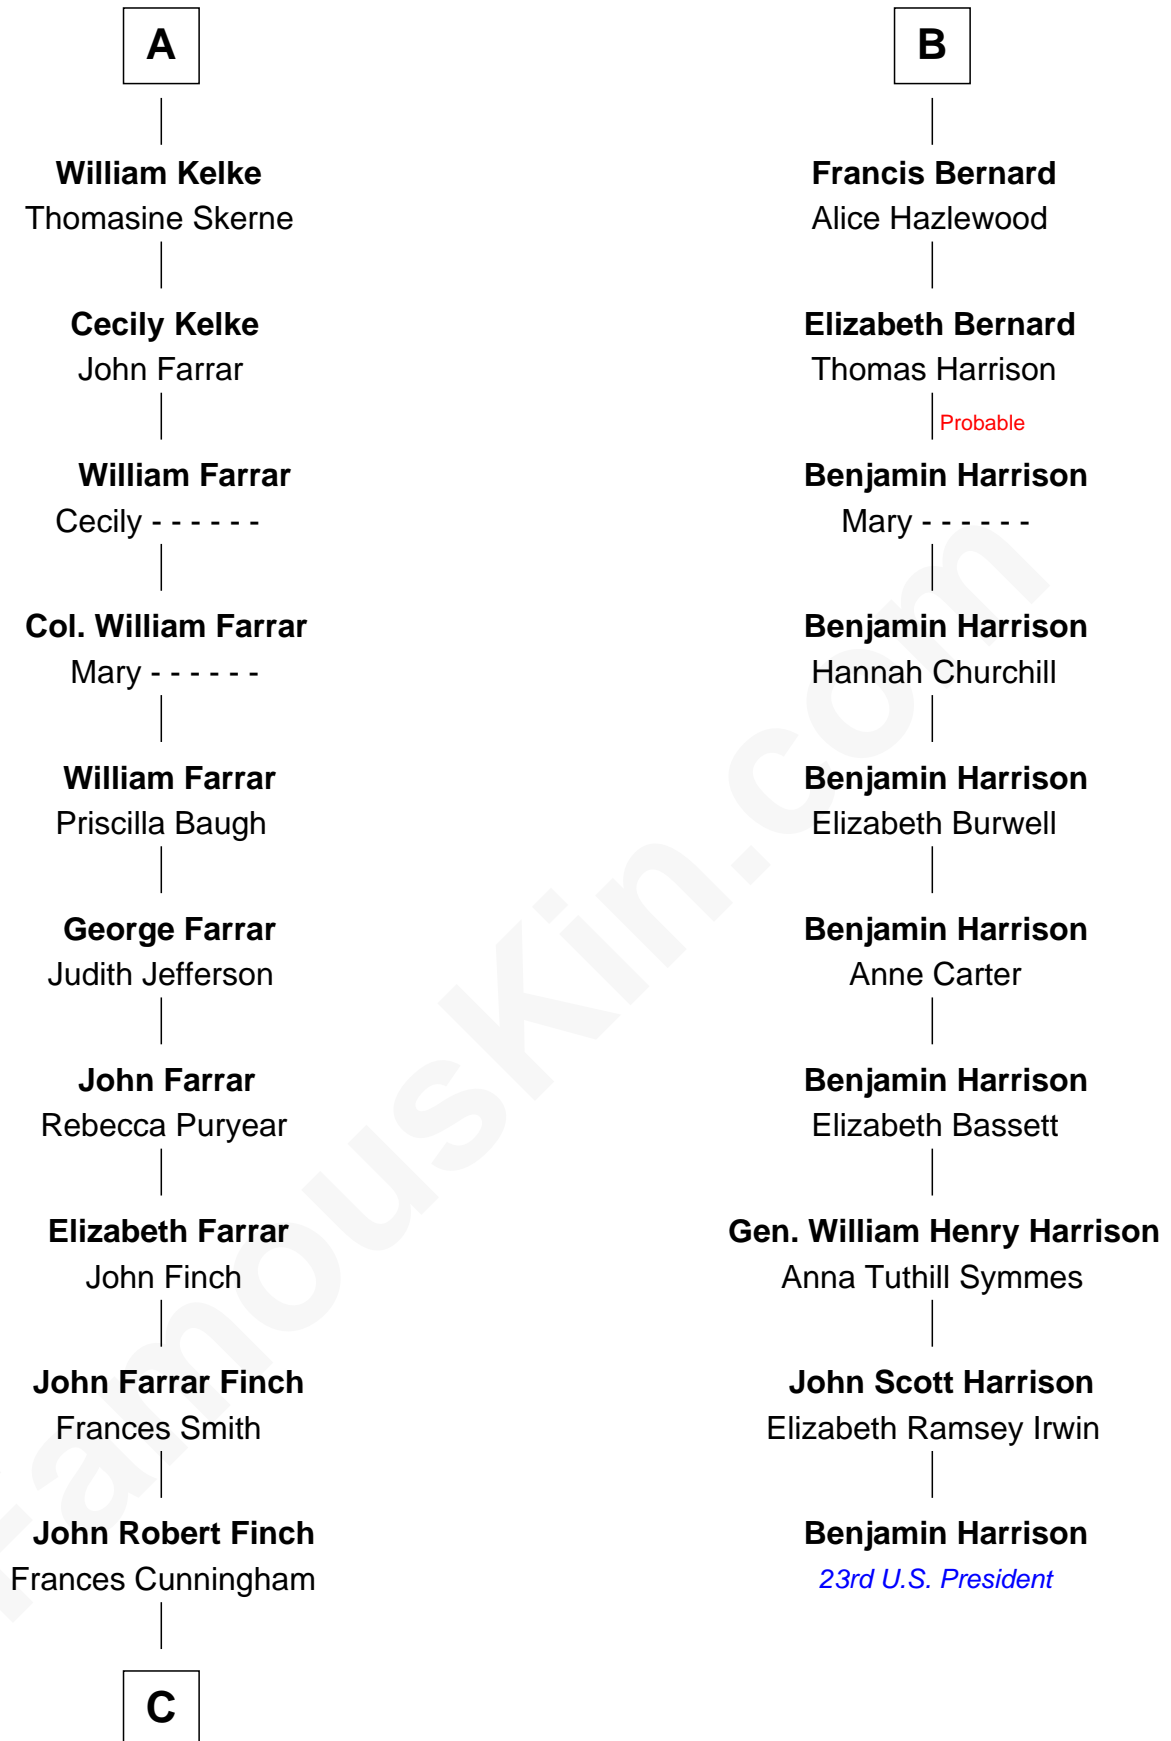

FamousKin.com

Relationship Chart of Harper Lee

Author of To Kill a Mockingbird

16th cousin 3 times removed of

Benjamin Harrison
23rd U.S. President

Sir Ralph de Neville
Alice de Audley

Margaret de Neville
Sir Henry Percy

Sir Henry Percy
Elizabeth Mortimer

Elizabeth Percy
Sir John Clifford

Mary Clifford
Sir Philip Wentworth

Elizabeth Wentworth
Sir Martin de la See

Elizabeth de la See
Roger Kelke

Christopher Kelke
Isabel Girlington

A

Sir John de Neville
Maude de Percy

Sir Ralph Neville
Margaret de Stafford

Margaret de Neville
Sir Richard Scrope

Sir Henry le Scrope
Elizabeth le Scrope

Margaret Scrope
John Bernard

John Bernard
Margaret Daundelyn

John Bernard
Cecily Muscote

B

C

James Cunningham Finch

Ellen Rivers Williams

Frances Cunningham Finch

Amasa Coleman Lee

Harper Lee