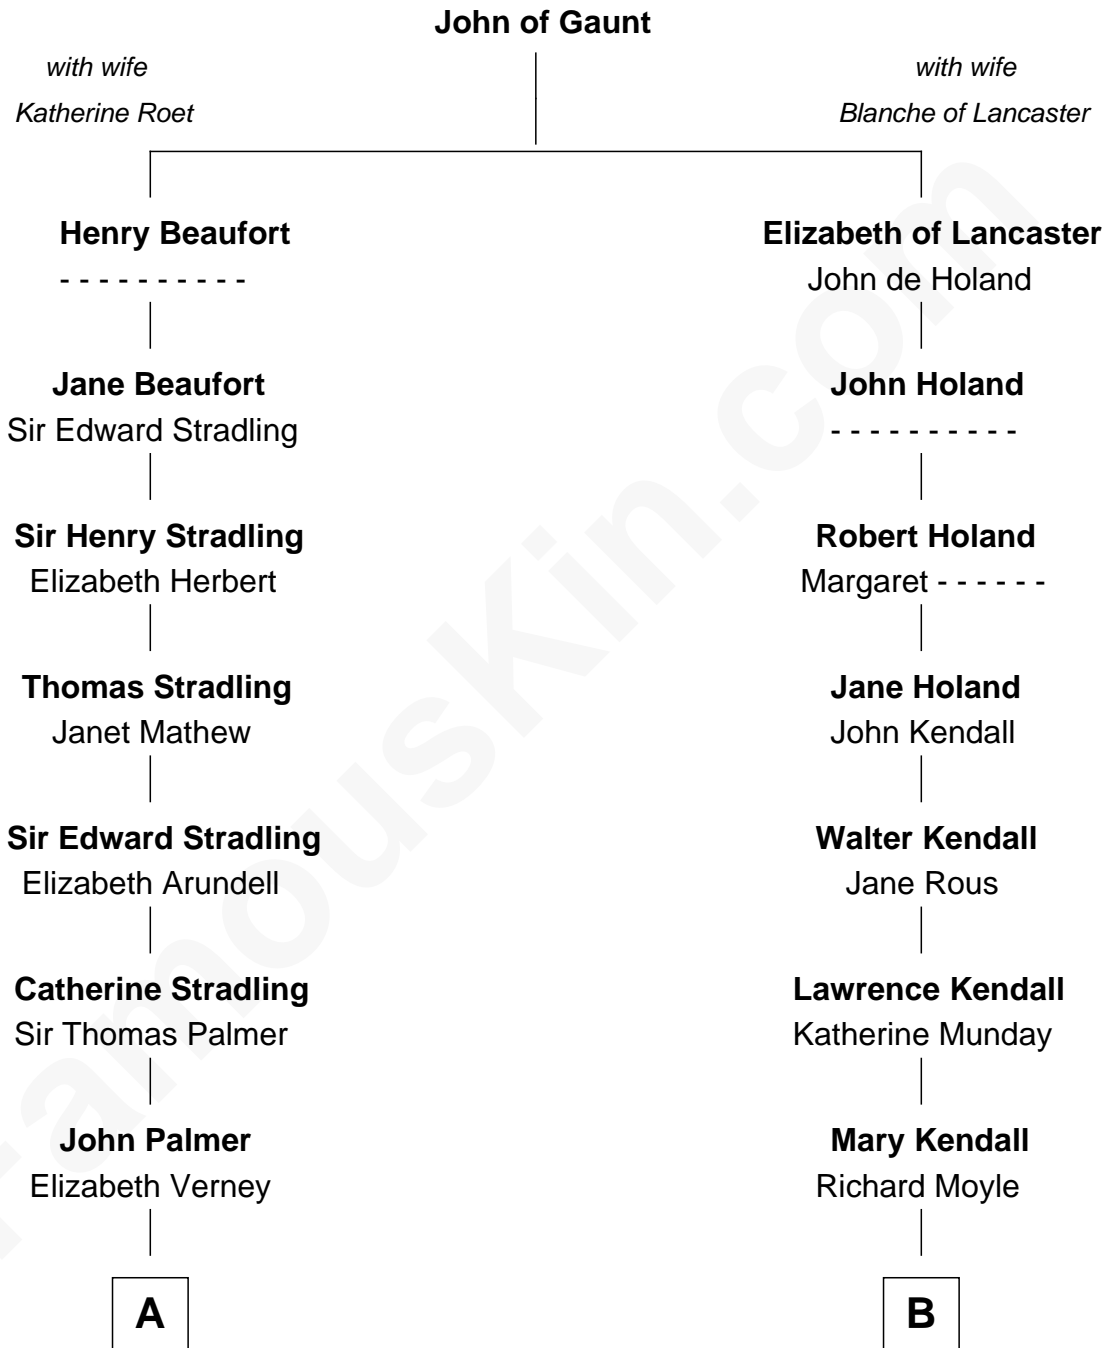

## Relationship Chart of Harper Lee

Author of *To Kill a Mockingbird*

18th cousin 2 times removed of

**Ed Helms**

TV and Movie Actor

**C**

**Frances Cunningham Finch**

Amasa Coleman Lee

**Harper Lee**

*Author of To Kill a Mockingbird*

**D**

**Inez Emeline Wright**

George Pullen Jackson

**Frances Helen Jackson**

Fitzgerald Sale Parker

**Pamela Ann Parker**