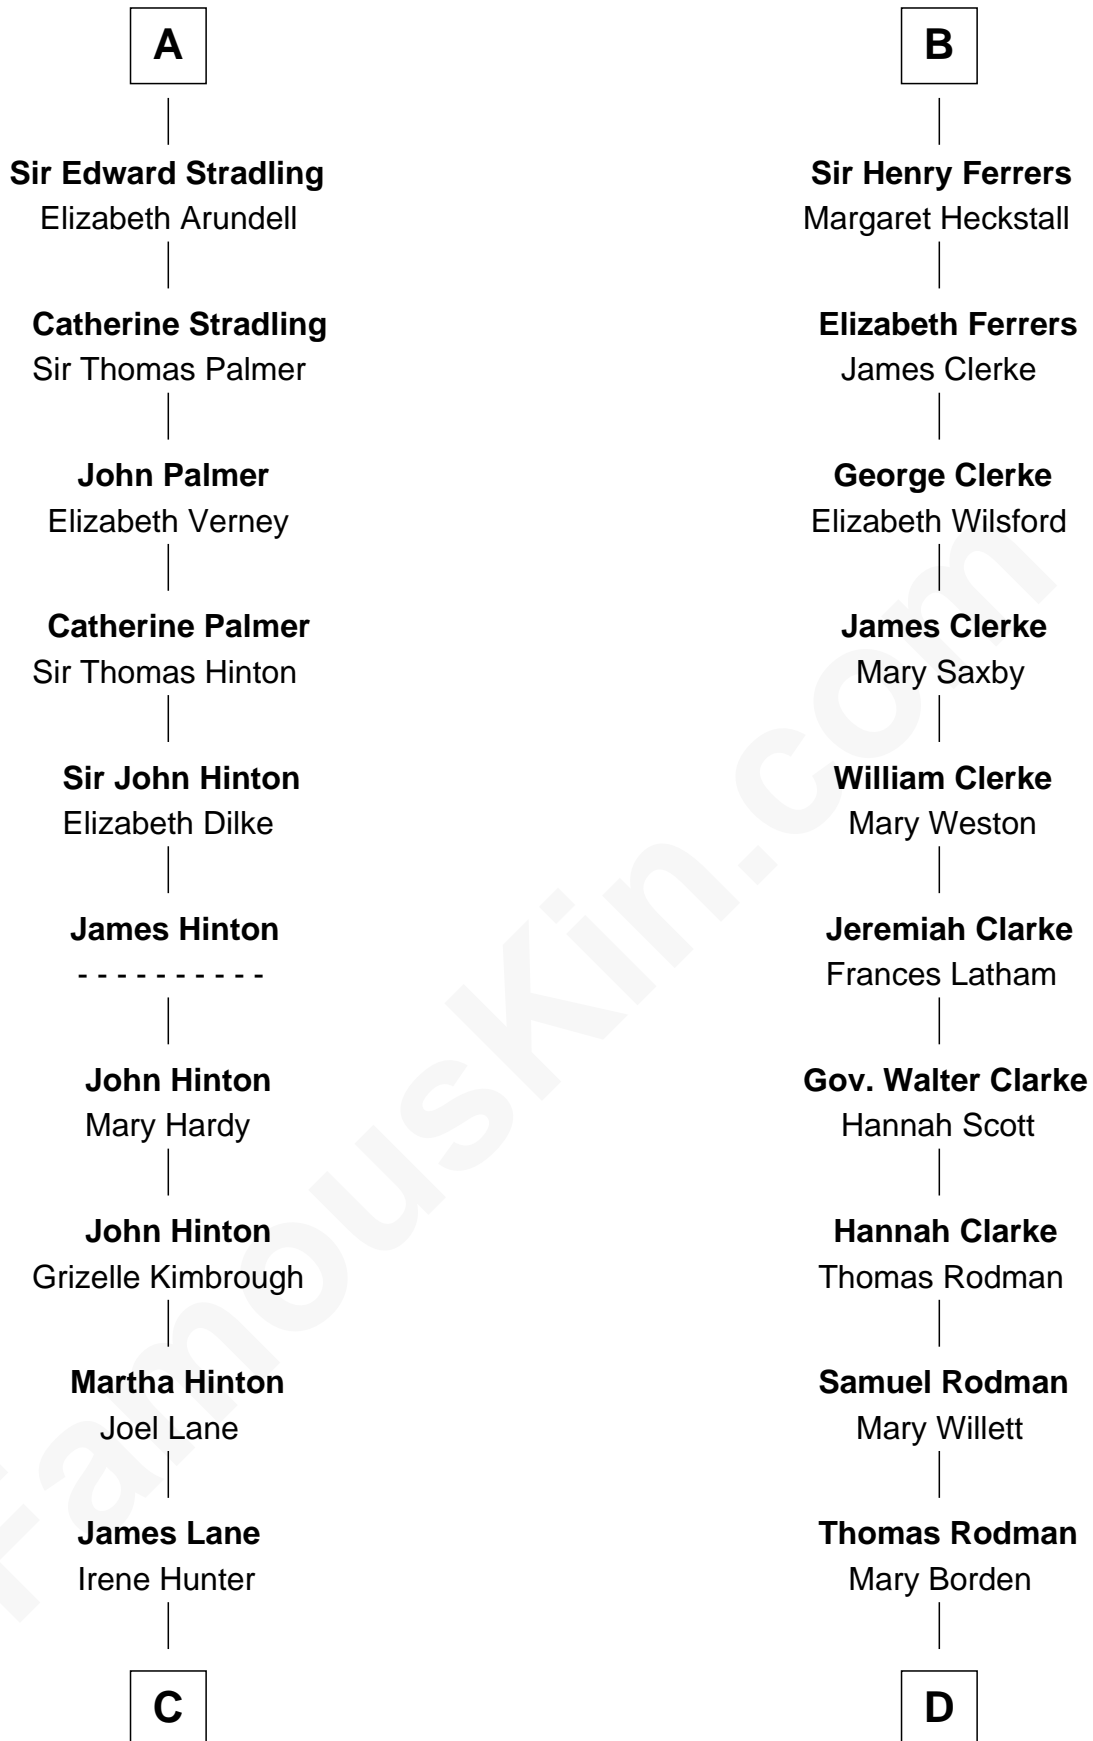

## Relationship Chart of

### Harper Lee

*Author of To Kill a Mockingbird*

19th cousin 2 times removed of

**Joseph Wharton**

*Founder of the Wharton School of Business*

**C**

**Elizabeth Jane Lane**  
Theophilus Hunter Williams

**John Bonner Williams**  
Christiana Maiben

**Ellen Rivers Williams**  
James Cunningham Finch

**Frances Cunningham Finch**  
Amasa Coleman Lee

**Harper Lee**  
*Author of To Kill a Mockingbird*

**D**

**Hannah Rodman**  
Samuel Rowland Fisher

**Deborah Fisher**  
William Wharton