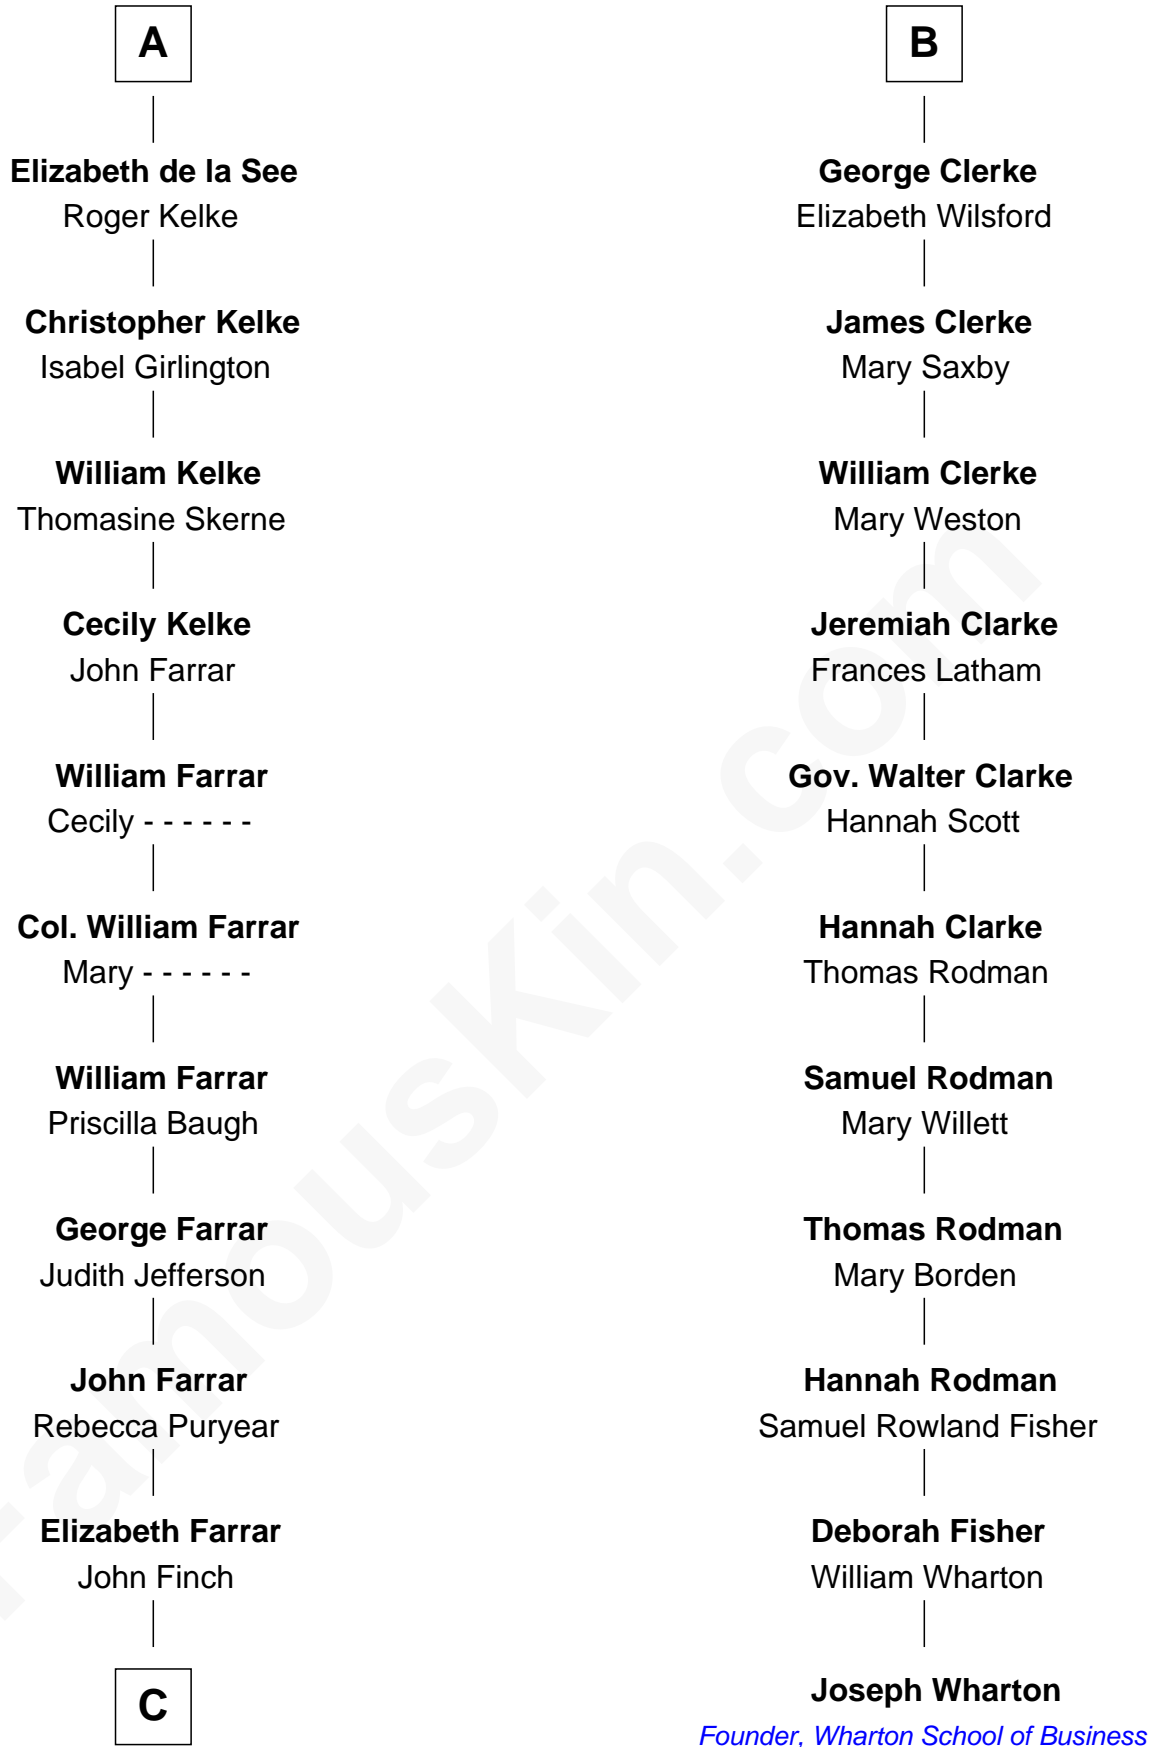

## Relationship Chart of Harper Lee

*Author of To Kill a Mockingbird*

17th cousin 4 times removed of

**Joseph Wharton**

*Founder of the Wharton School of Business*

**C**

John Farrar Finch

Frances Smith