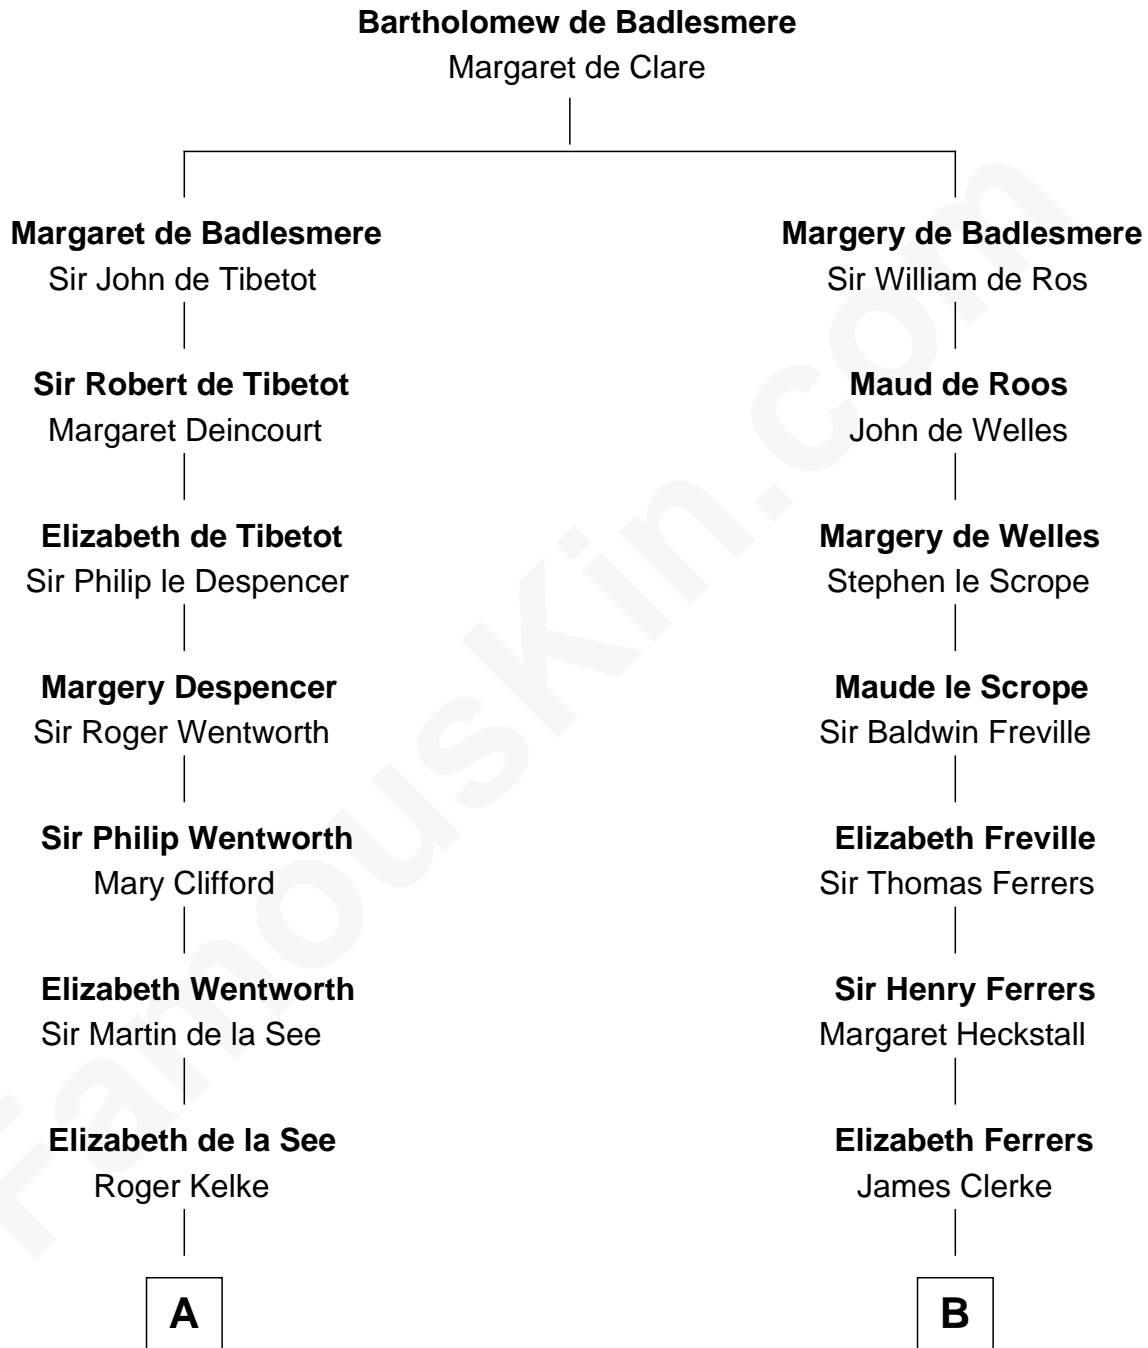

FamousKin.com

Relationship Chart of Harper Lee

Author of To Kill a Mockingbird

17th cousin 3 times removed of

Joseph Wharton

Founder of the Wharton School of Business

C

—
John Robert Finch
Frances Cunningham

—
James Cunningham Finch
Ellen Rivers Williams

—
Frances Cunningham Finch
Amasa Coleman Lee

—
Harper Lee
Author of To Kill a Mockingbird

FamousKin.com