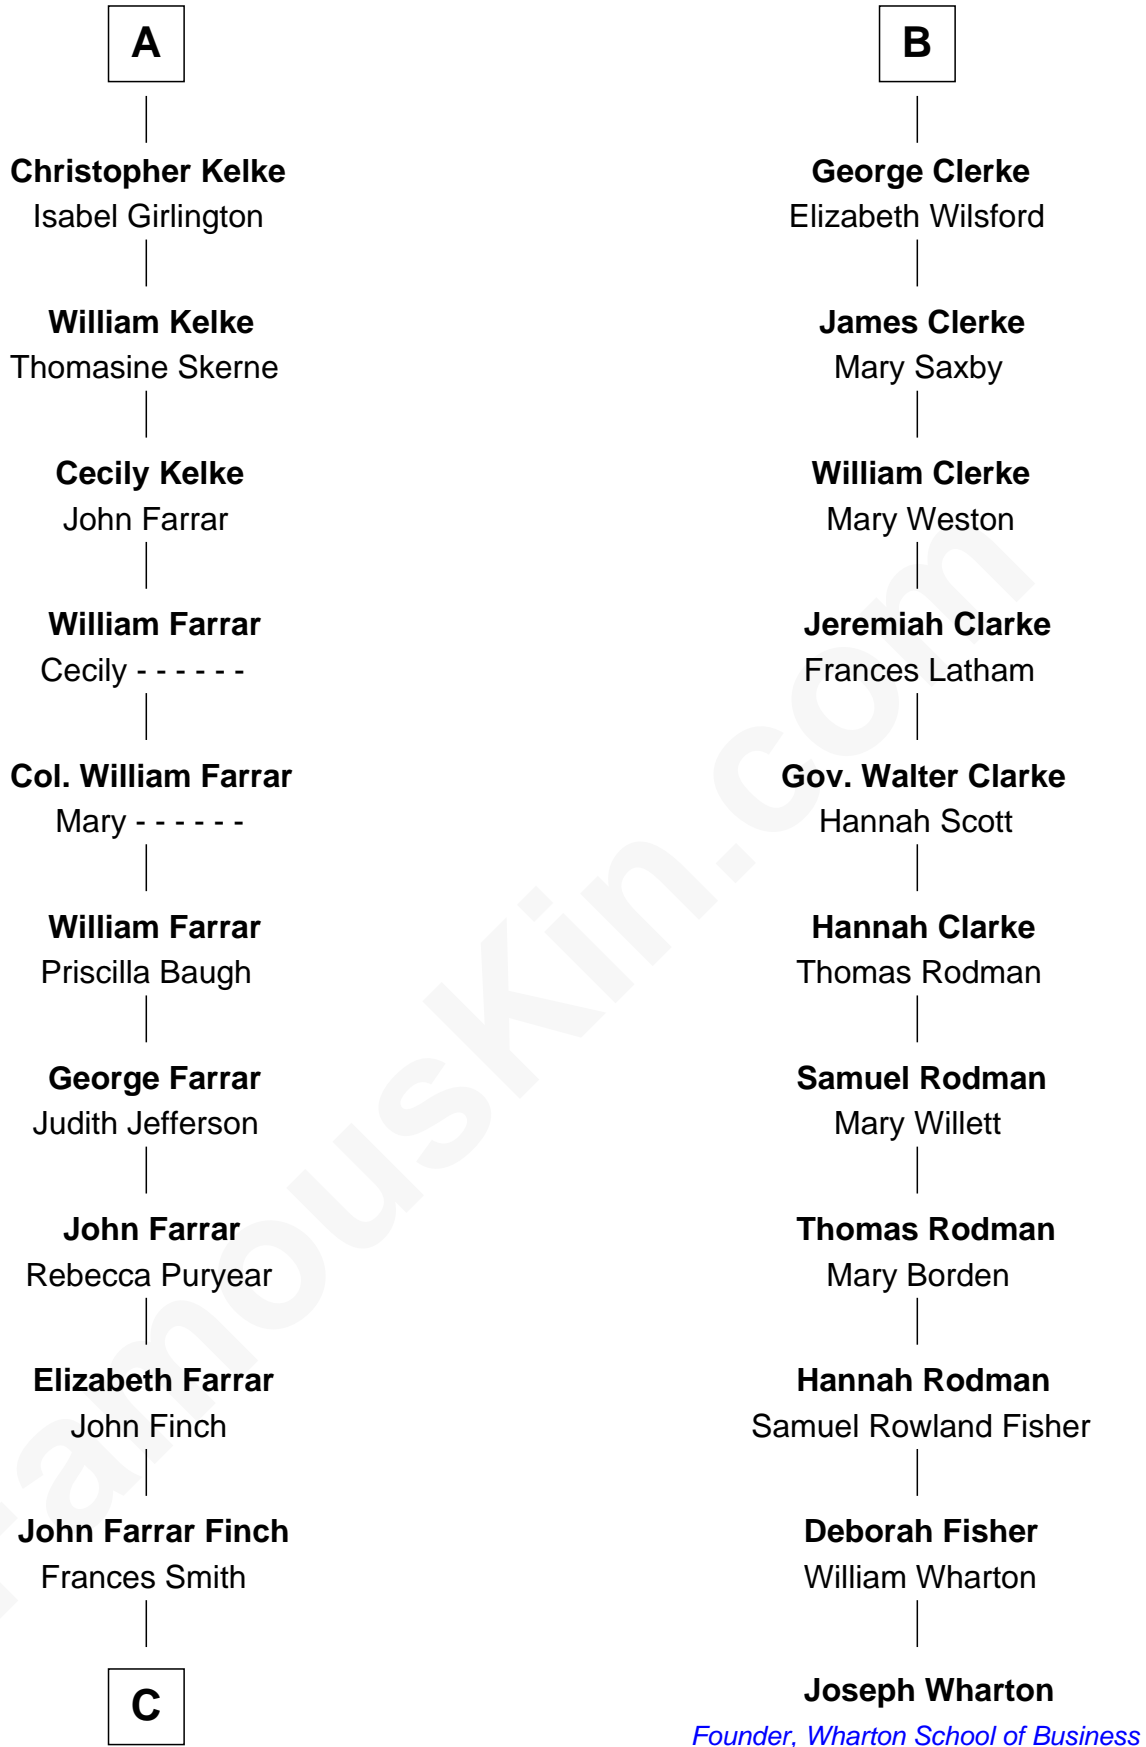

FamousKin.com

Relationship Chart of Harper Lee

Author of To Kill a Mockingbird

17th cousin 3 times removed of

Joseph Wharton

Founder of the Wharton School of Business

C

—
John Robert Finch
Frances Cunningham

—
James Cunningham Finch
Ellen Rivers Williams

—
Frances Cunningham Finch
Amasa Coleman Lee

—
Harper Lee
Author of To Kill a Mockingbird

FamousKin.com