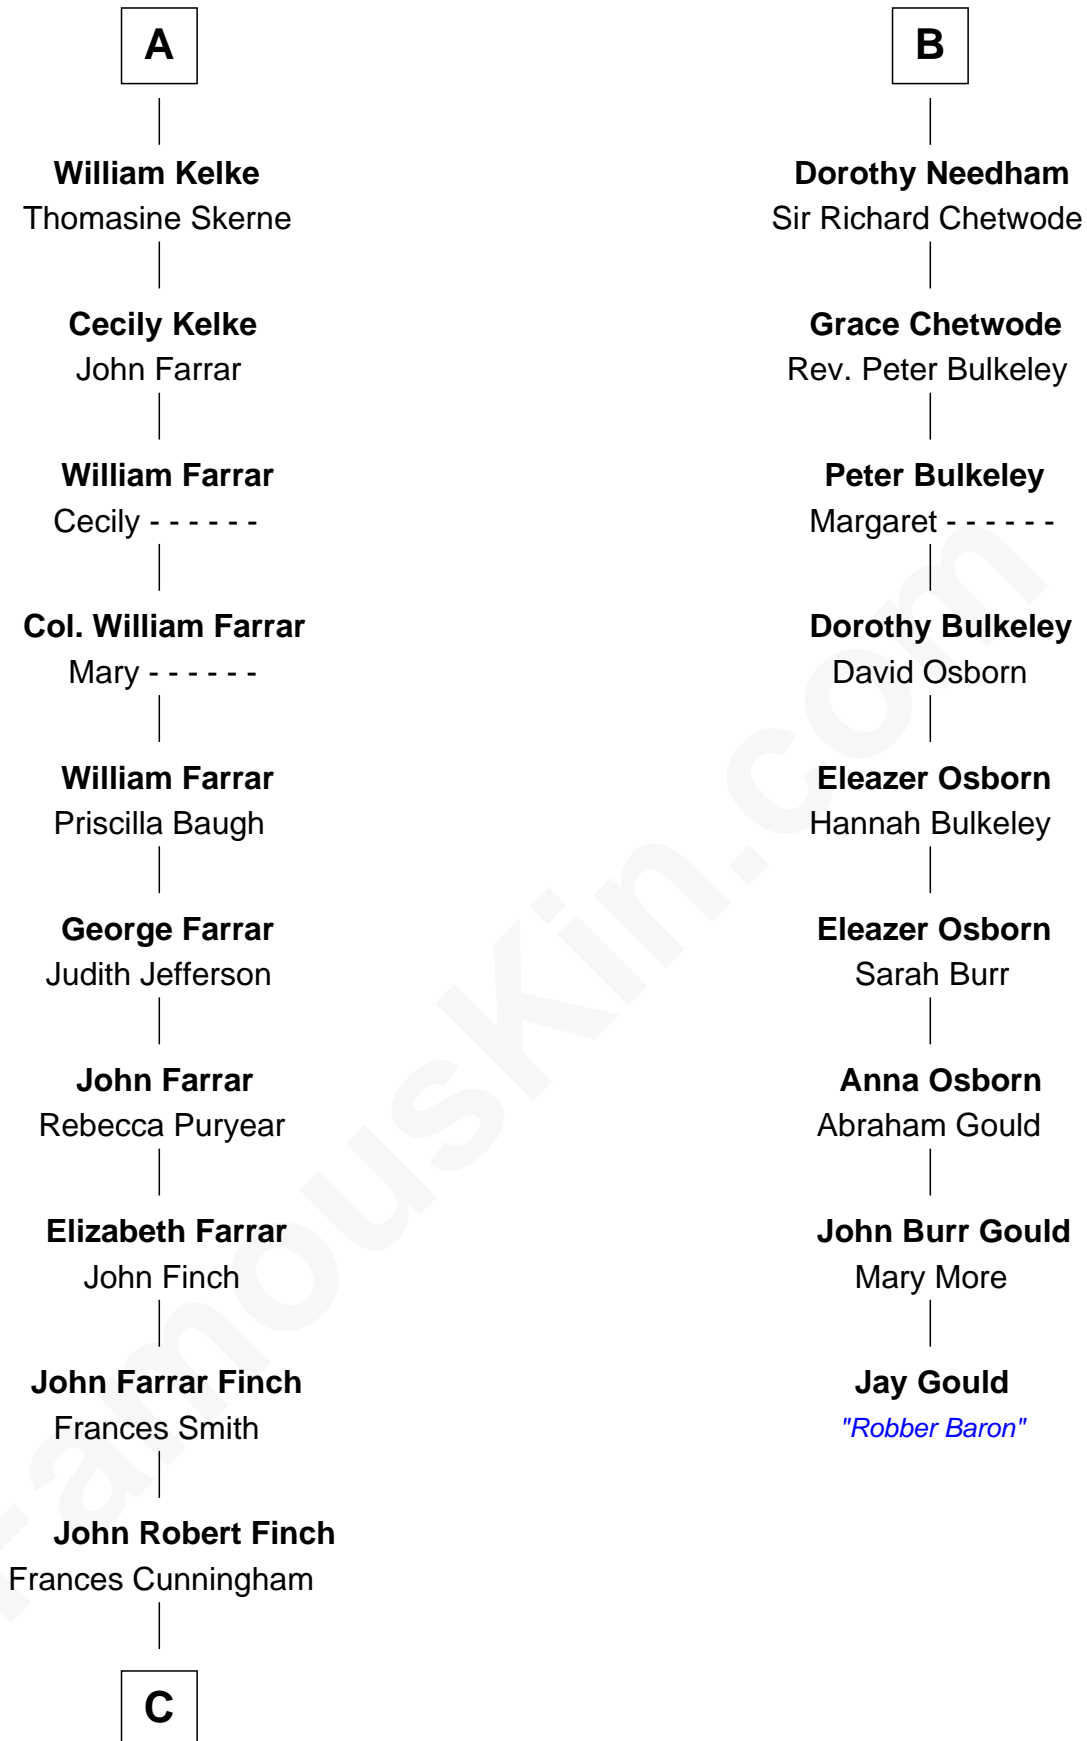

FamousKin.com

Relationship Chart of

Harper Lee

Author of To Kill a Mockingbird

15th cousin 4 times removed of

Jay Gould

American Railroad "Robber Baron"

C

James Cunningham Finch

Ellen Rivers Williams

Frances Cunningham Finch

Amasa Coleman Lee

Harper Lee

Author of To Kill a Mockingbird

FamousKin.com