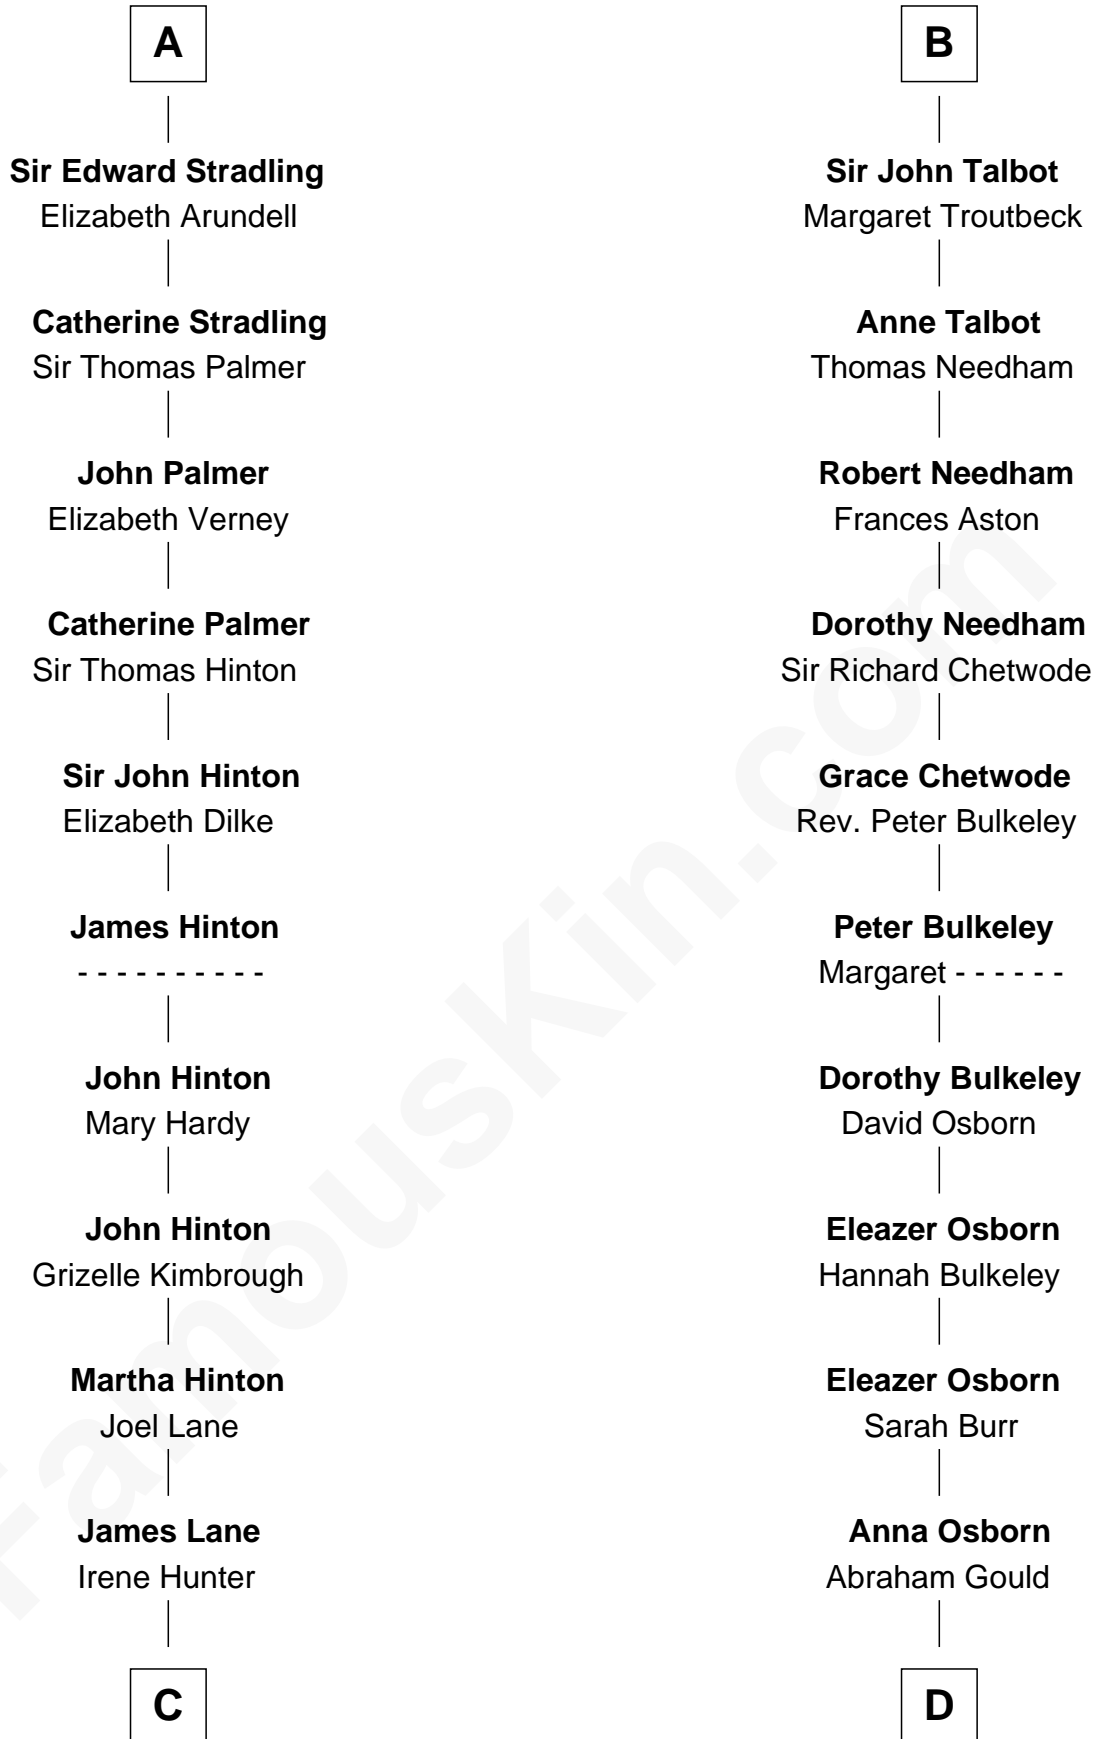

## Relationship Chart of

### Harper Lee

*Author of To Kill a Mockingbird*

18th cousin 3 times removed of

### Jay Gould

*American Railroad "Robber Baron"*

FamousKin.com