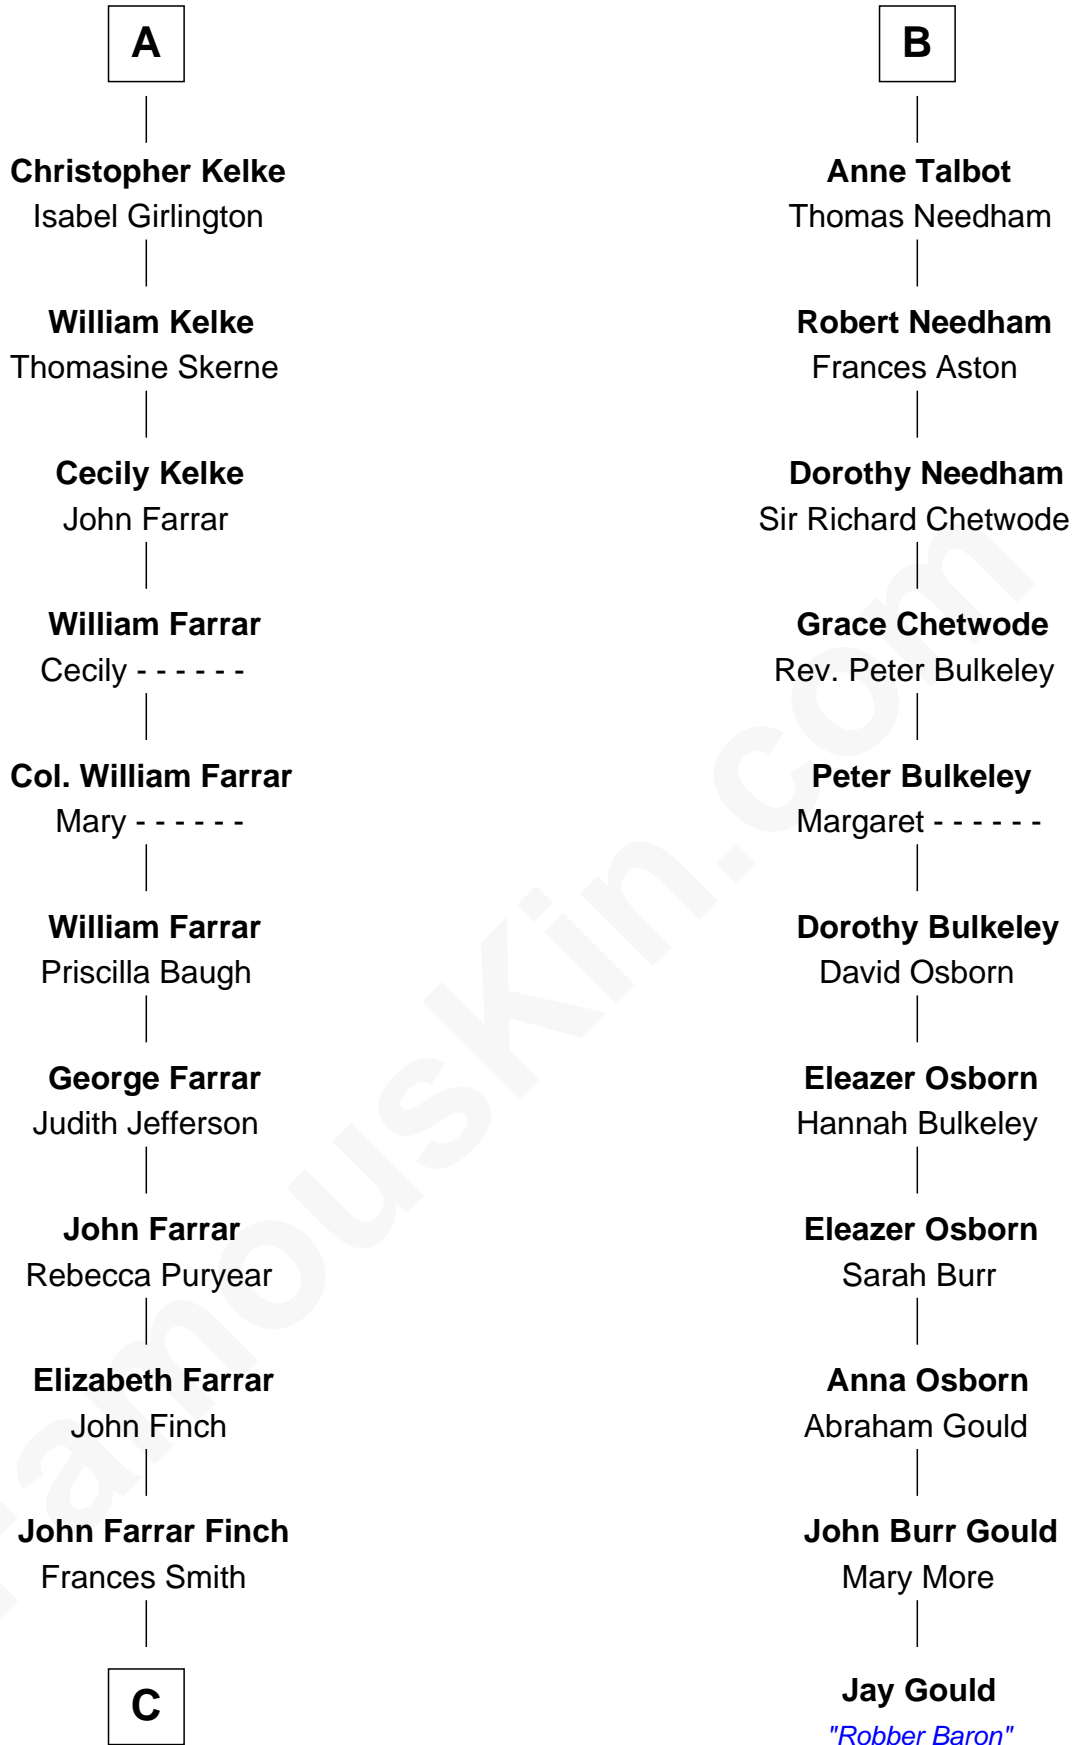

FamousKin.com

Relationship Chart of Harper Lee

Author of To Kill a Mockingbird

17th cousin 3 times removed of

Jay Gould

American Railroad "Robber Baron"

C

—
John Robert Finch
Frances Cunningham

—
James Cunningham Finch
Ellen Rivers Williams

—
Frances Cunningham Finch
Amasa Coleman Lee

—
Harper Lee
Author of To Kill a Mockingbird

FamousKin.com