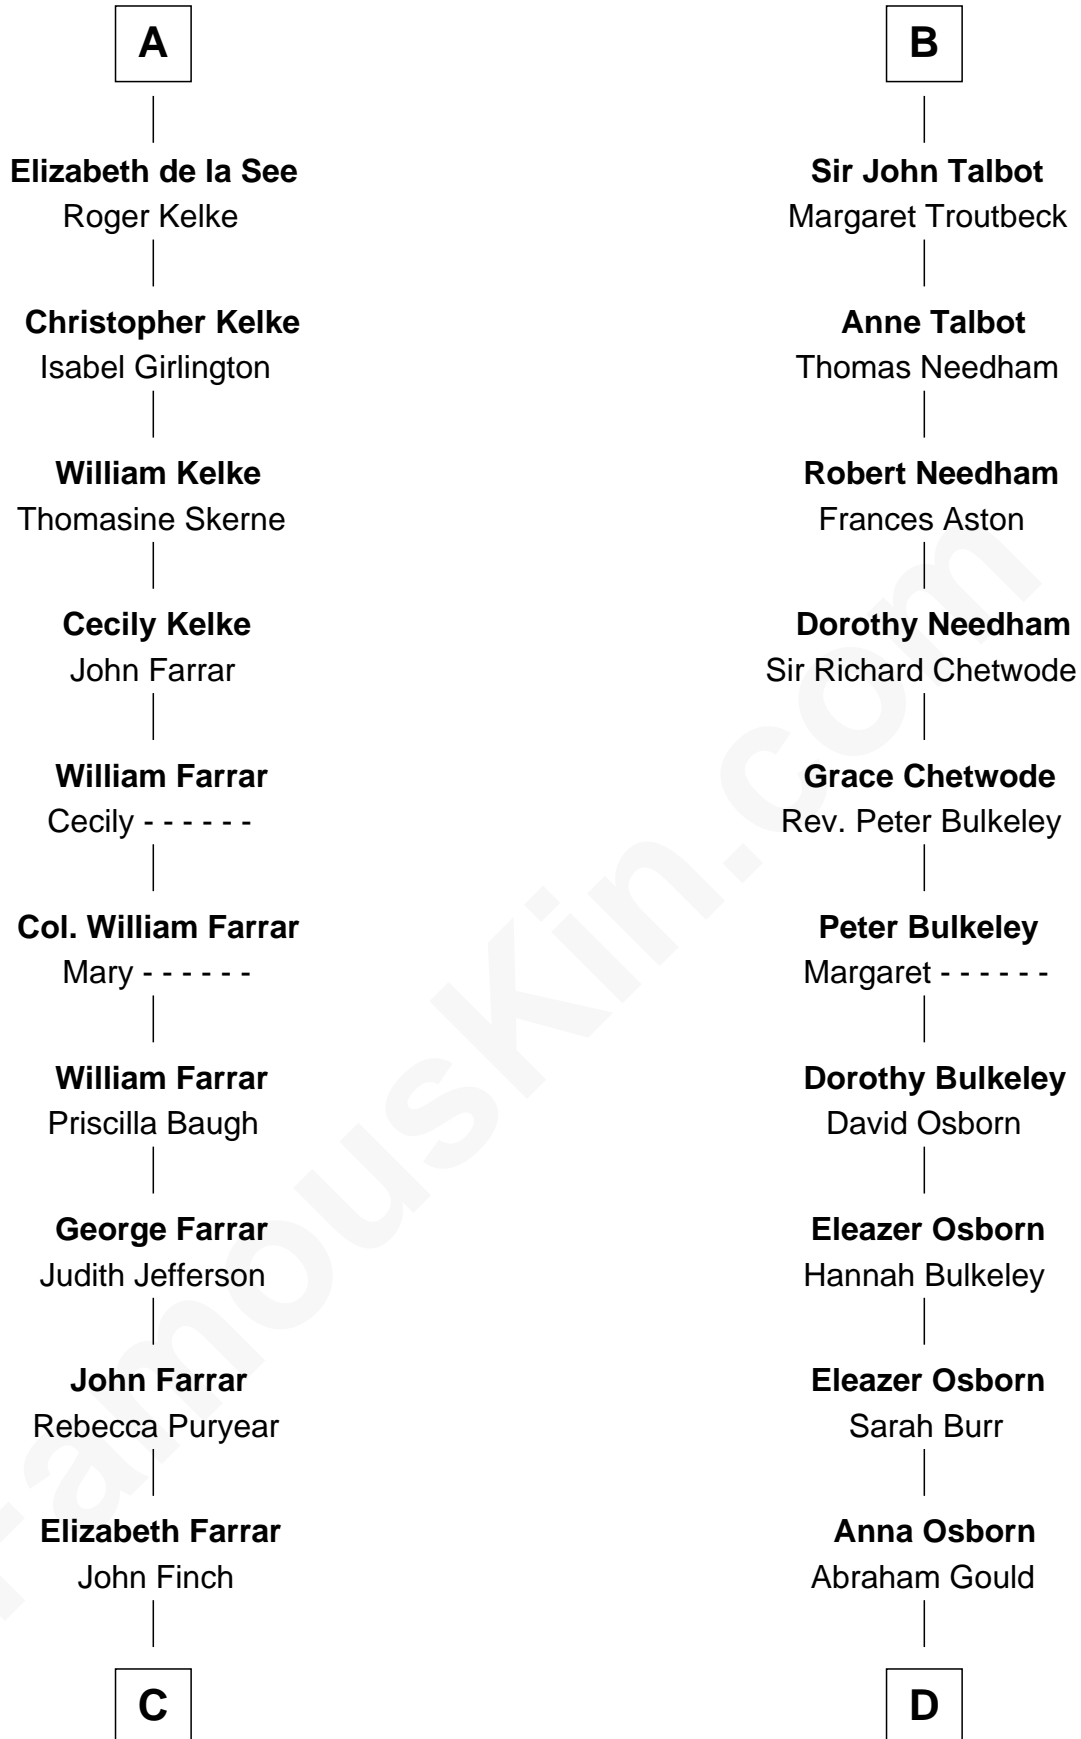

# FamousKin.com Relationship Chart of

**Harper Lee**

*Author of To Kill a Mockingbird*

18th cousin 3 times removed of

**Jay Gould**

*American Railroad "Robber Baron"*

FamousKin.com