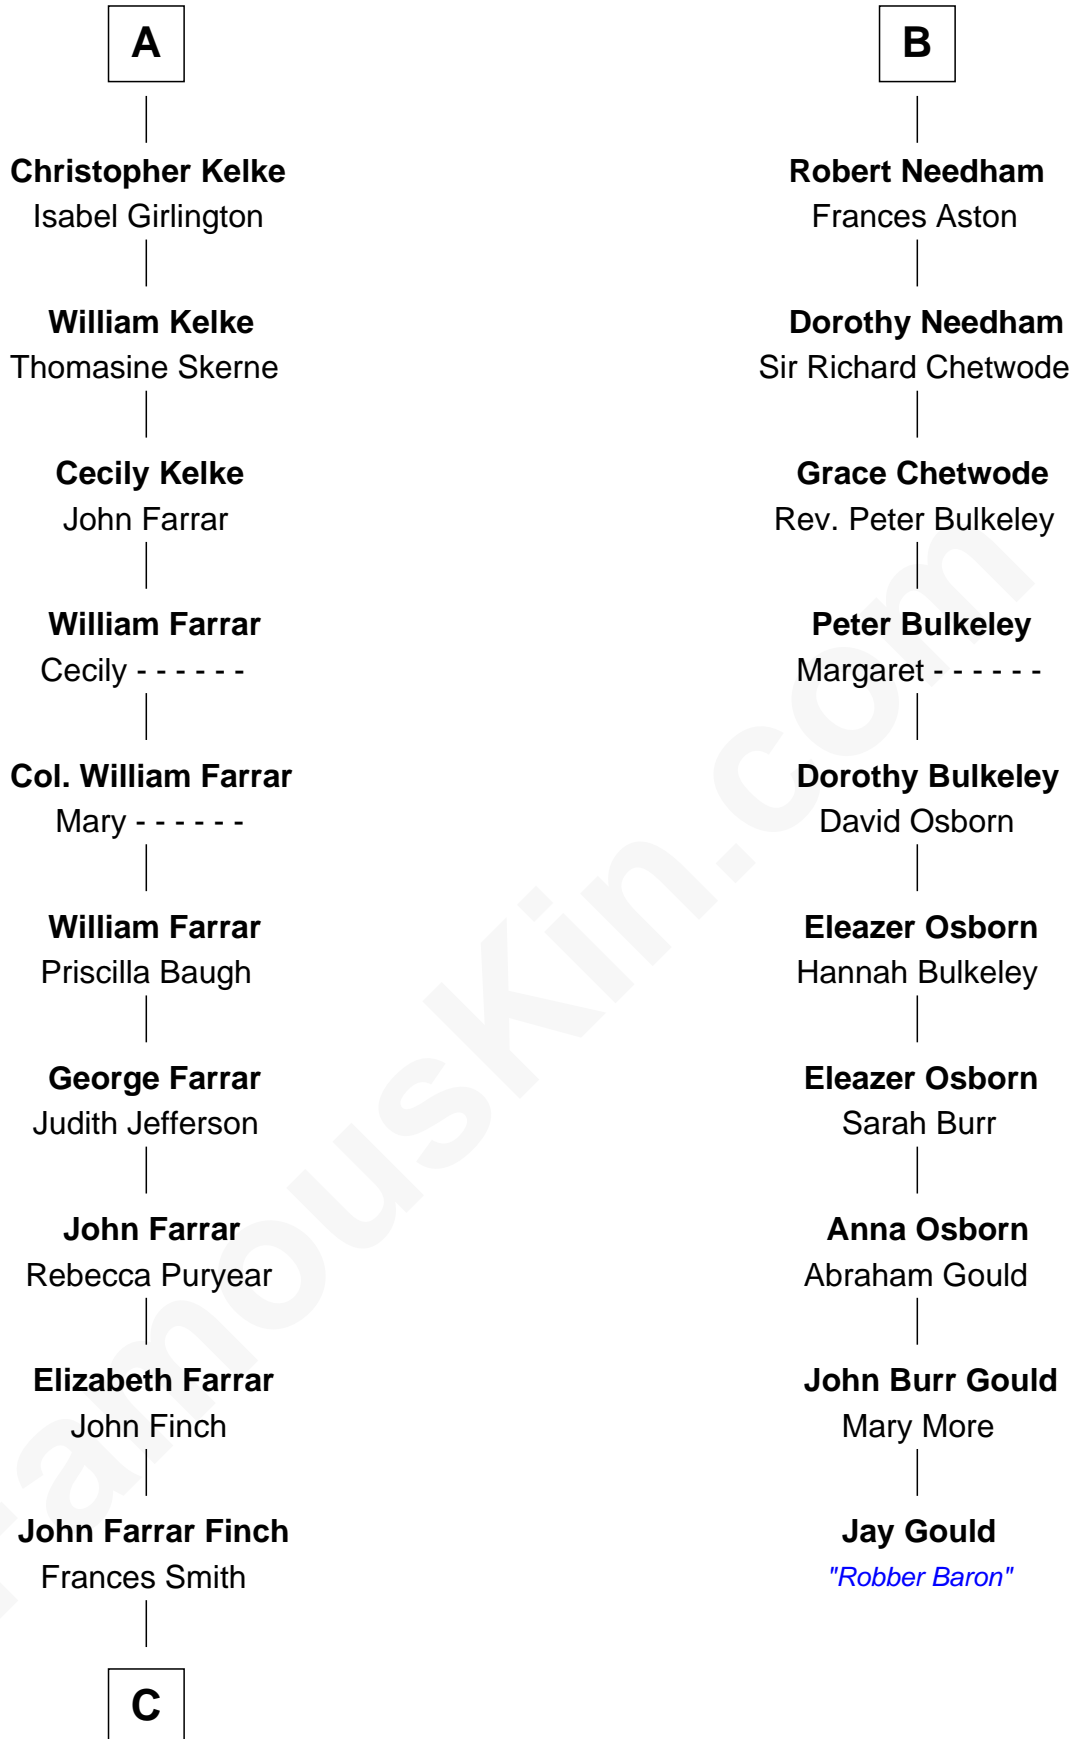

FamousKin.com

Relationship Chart of Harper Lee

Author of To Kill a Mockingbird

16th cousin 4 times removed of

Jay Gould

American Railroad "Robber Baron"

C

—
John Robert Finch
Frances Cunningham

—
James Cunningham Finch
Ellen Rivers Williams

—
Frances Cunningham Finch
Amasa Coleman Lee

—
Harper Lee
Author of To Kill a Mockingbird

FamousKin.com