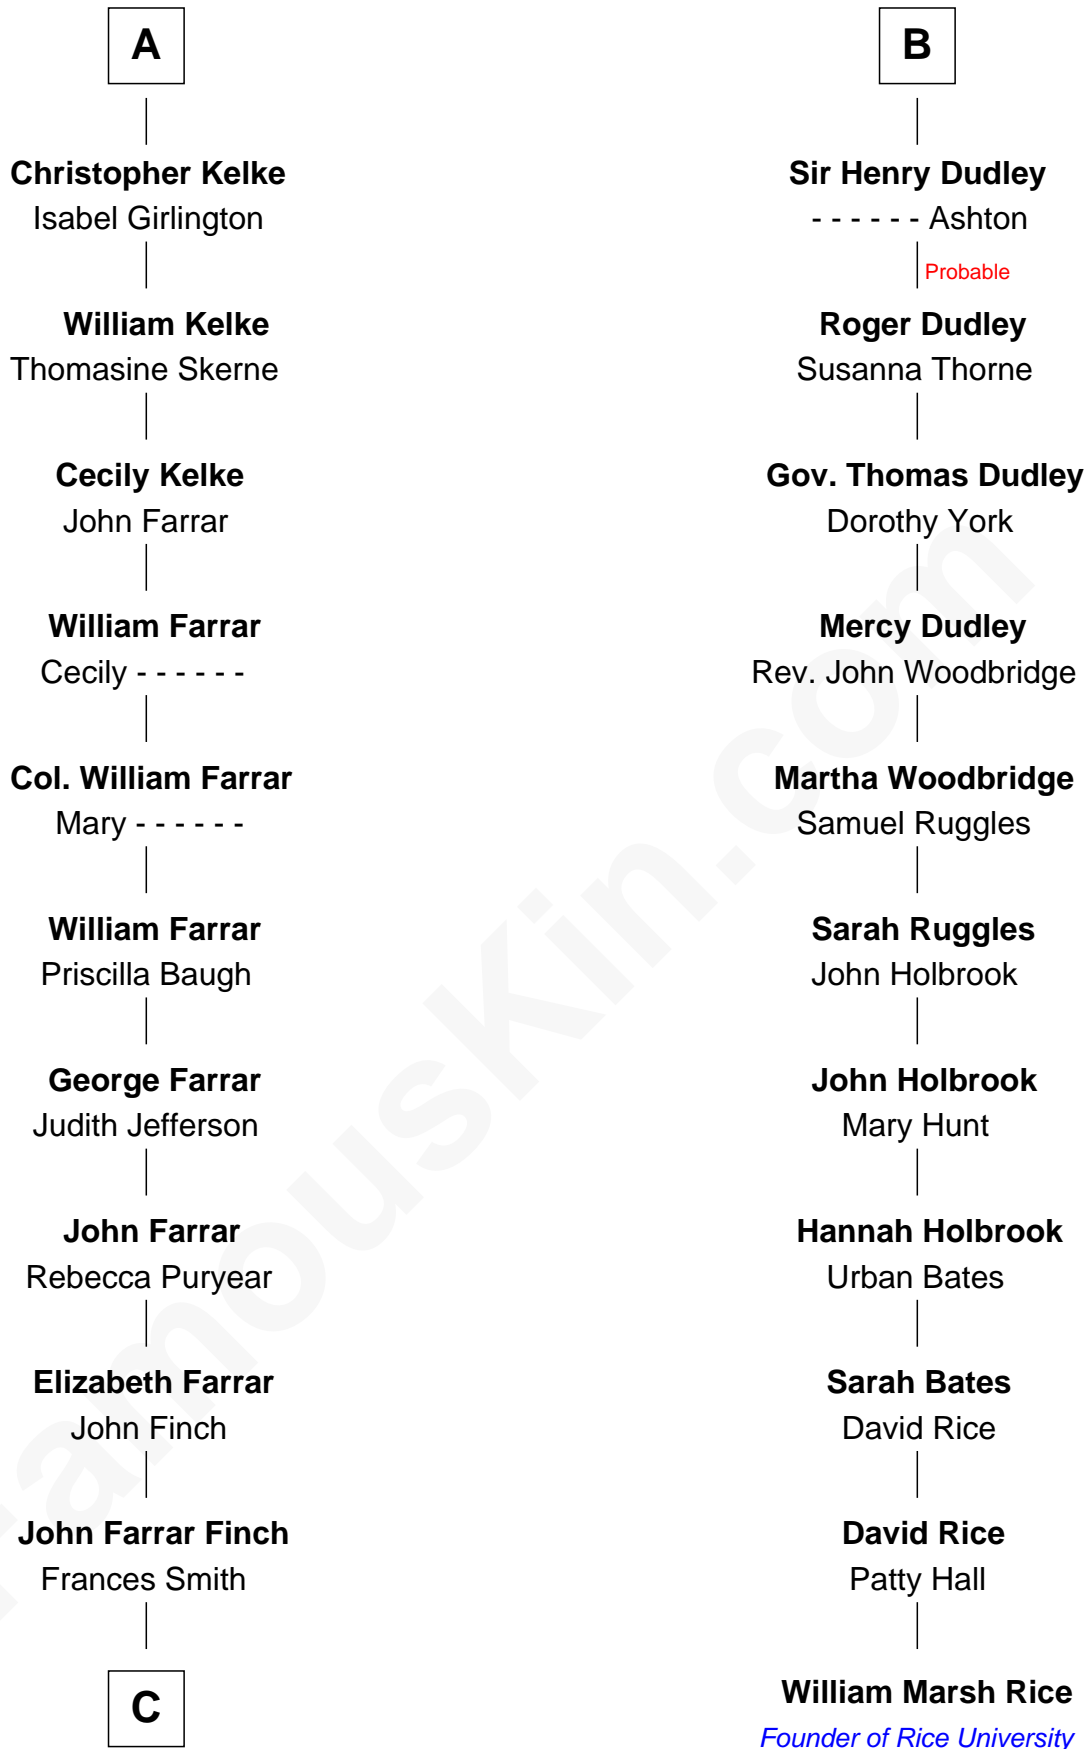

## Relationship Chart of Harper Lee

*Author of To Kill a Mockingbird*

17th cousin 3 times removed of

**William Marsh Rice**  
*Founder of Rice University*

**Henry Plantagenet**  
Maud de Chaworth

**Mary Plantagenet**  
Henry de Percy

**Sir Henry Percy**  
Margaret de Neville

**Sir Henry Percy**  
Elizabeth Mortimer

**Elizabeth Percy**  
Sir John Clifford

**Mary Clifford**  
Sir Philip Wentworth

**Elizabeth Wentworth**  
Sir Martin de la See

**Elizabeth de la See**  
Roger Kelke

**A**

**Eleanor Plantagenet**  
Richard Fitzalan

**Alice Fitzalan**  
Sir Thomas de Holand

**Eleanor Holand**  
Edward Cherleton

**Joyce Cherleton**  
Sir John Tiptoft

**Joyce Tiptoft**  
Sir Edmund Sutton

**Sir Edward Sutton**  
Cecily Willoughby

**Sir John Sutton**  
Cecily Grey

**B**

**C**

—  
**John Robert Finch**  
Frances Cunningham

—  
**James Cunningham Finch**  
Ellen Rivers Williams