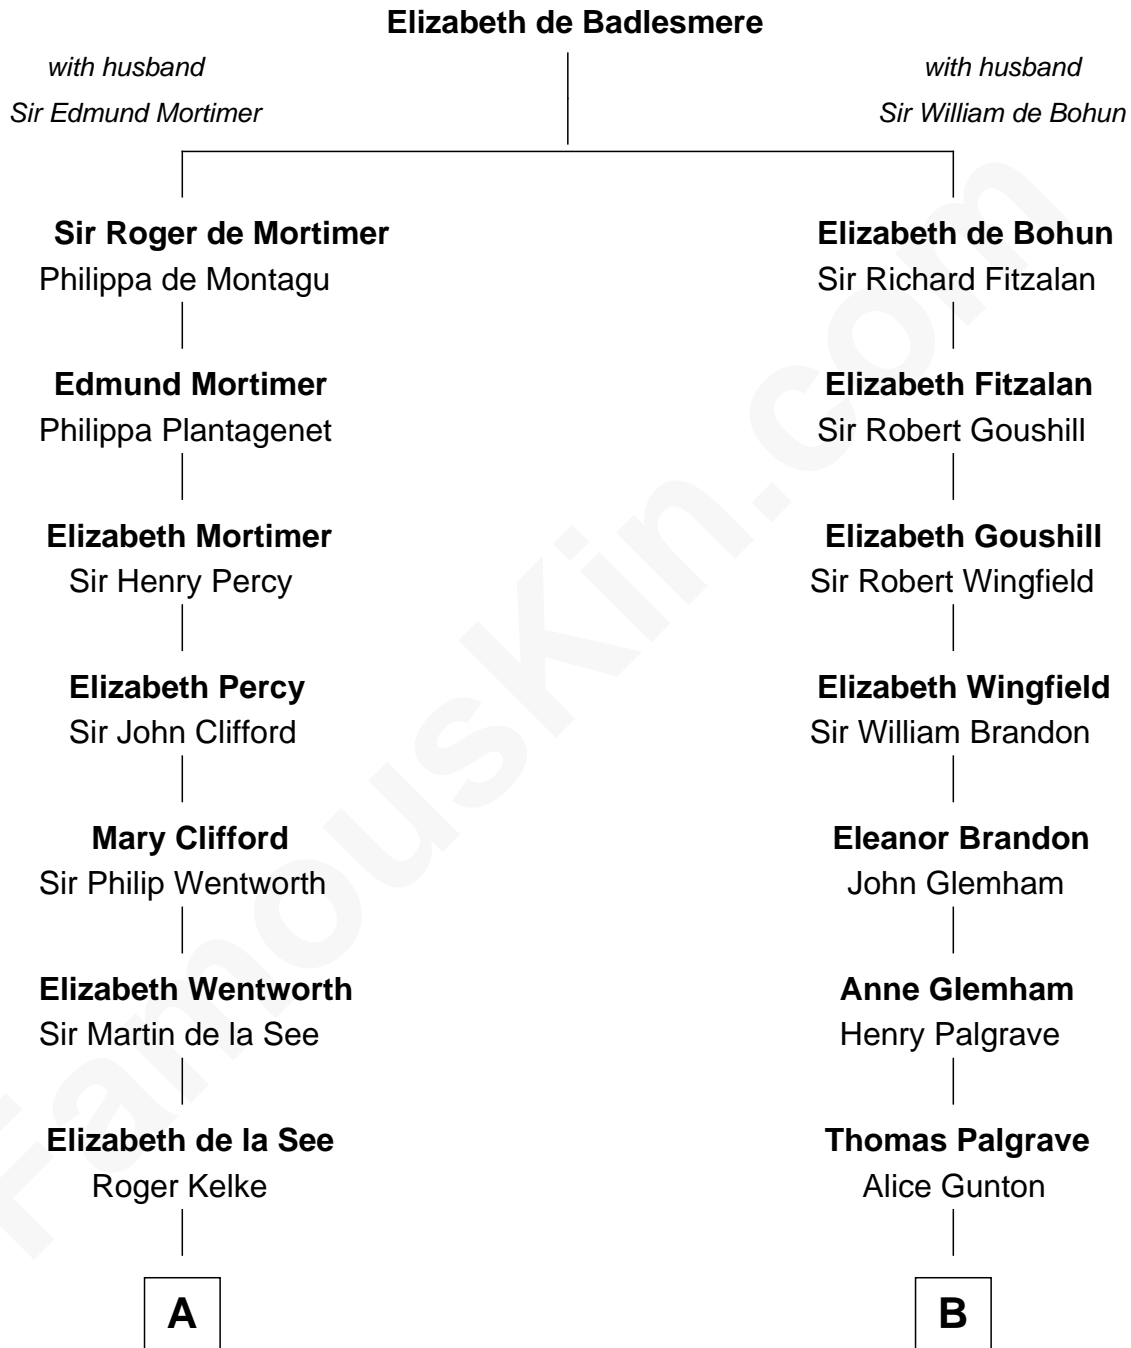

FamousKin.com

Relationship Chart of Harper Lee

Author of To Kill a Mockingbird

16th cousin 4 times removed of

William Marsh Rice
Founder of Rice University

C

John Robert Finch
Frances Cunningham

James Cunningham Finch
Ellen Rivers Williams