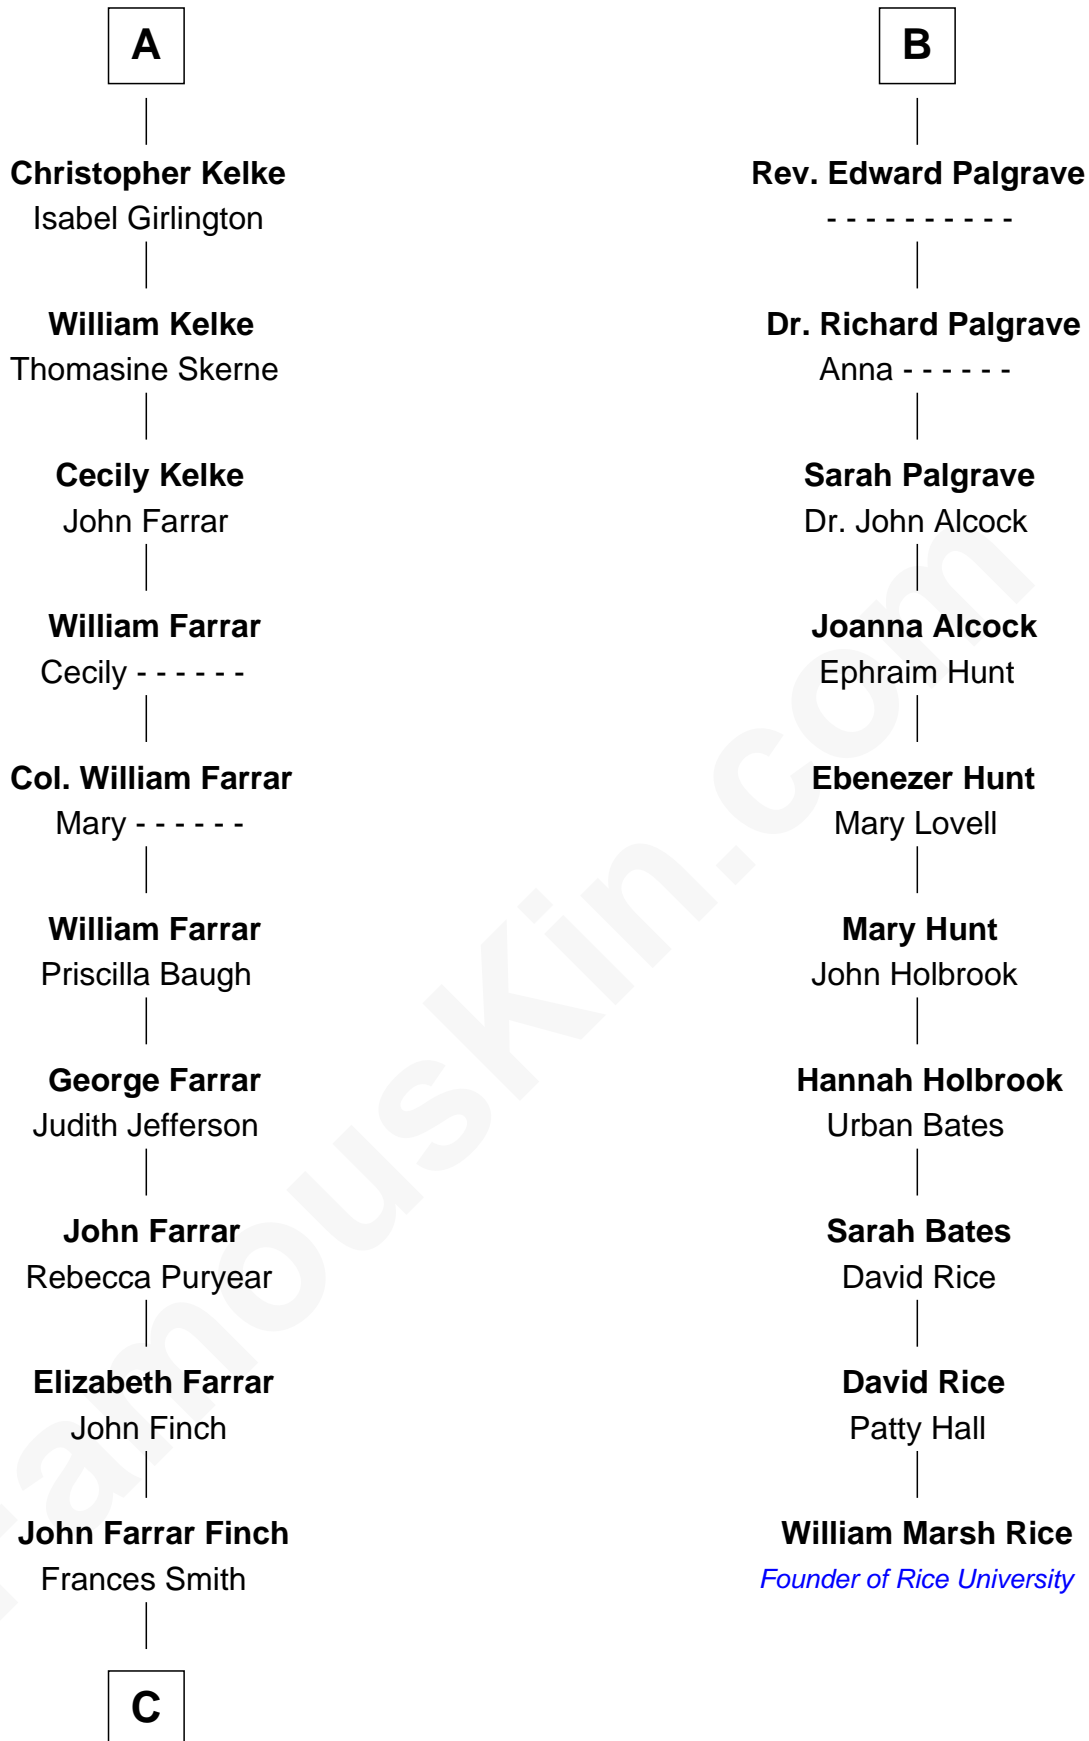

FamousKin.com

Relationship Chart of Harper Lee

Author of To Kill a Mockingbird

16th cousin 4 times removed of

William Marsh Rice
Founder of Rice University

C

John Robert Finch
Frances Cunningham

James Cunningham Finch
Ellen Rivers Williams

Frances Cunningham Finch
Amasa Coleman Lee

Harper Lee
Author of To Kill a Mockingbird

FamousKin.com