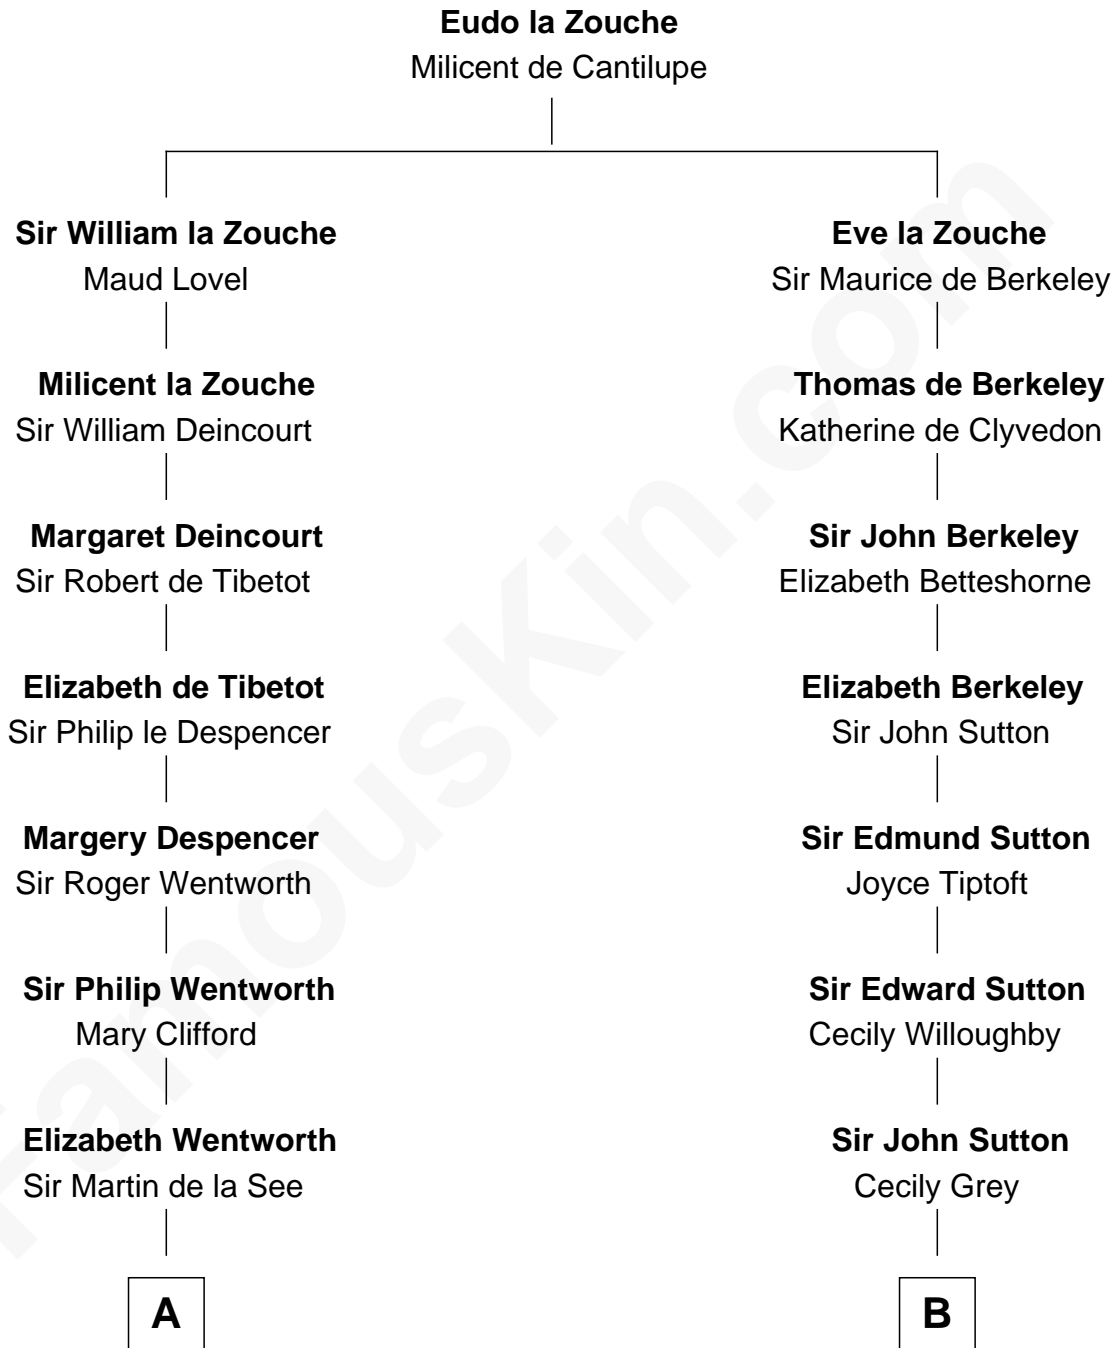

FamousKin.com

Relationship Chart of

Harper Lee

Author of To Kill a Mockingbird

17th cousin 4 times removed of

William Marsh Rice
Founder of Rice University

C

John Farrar Finch