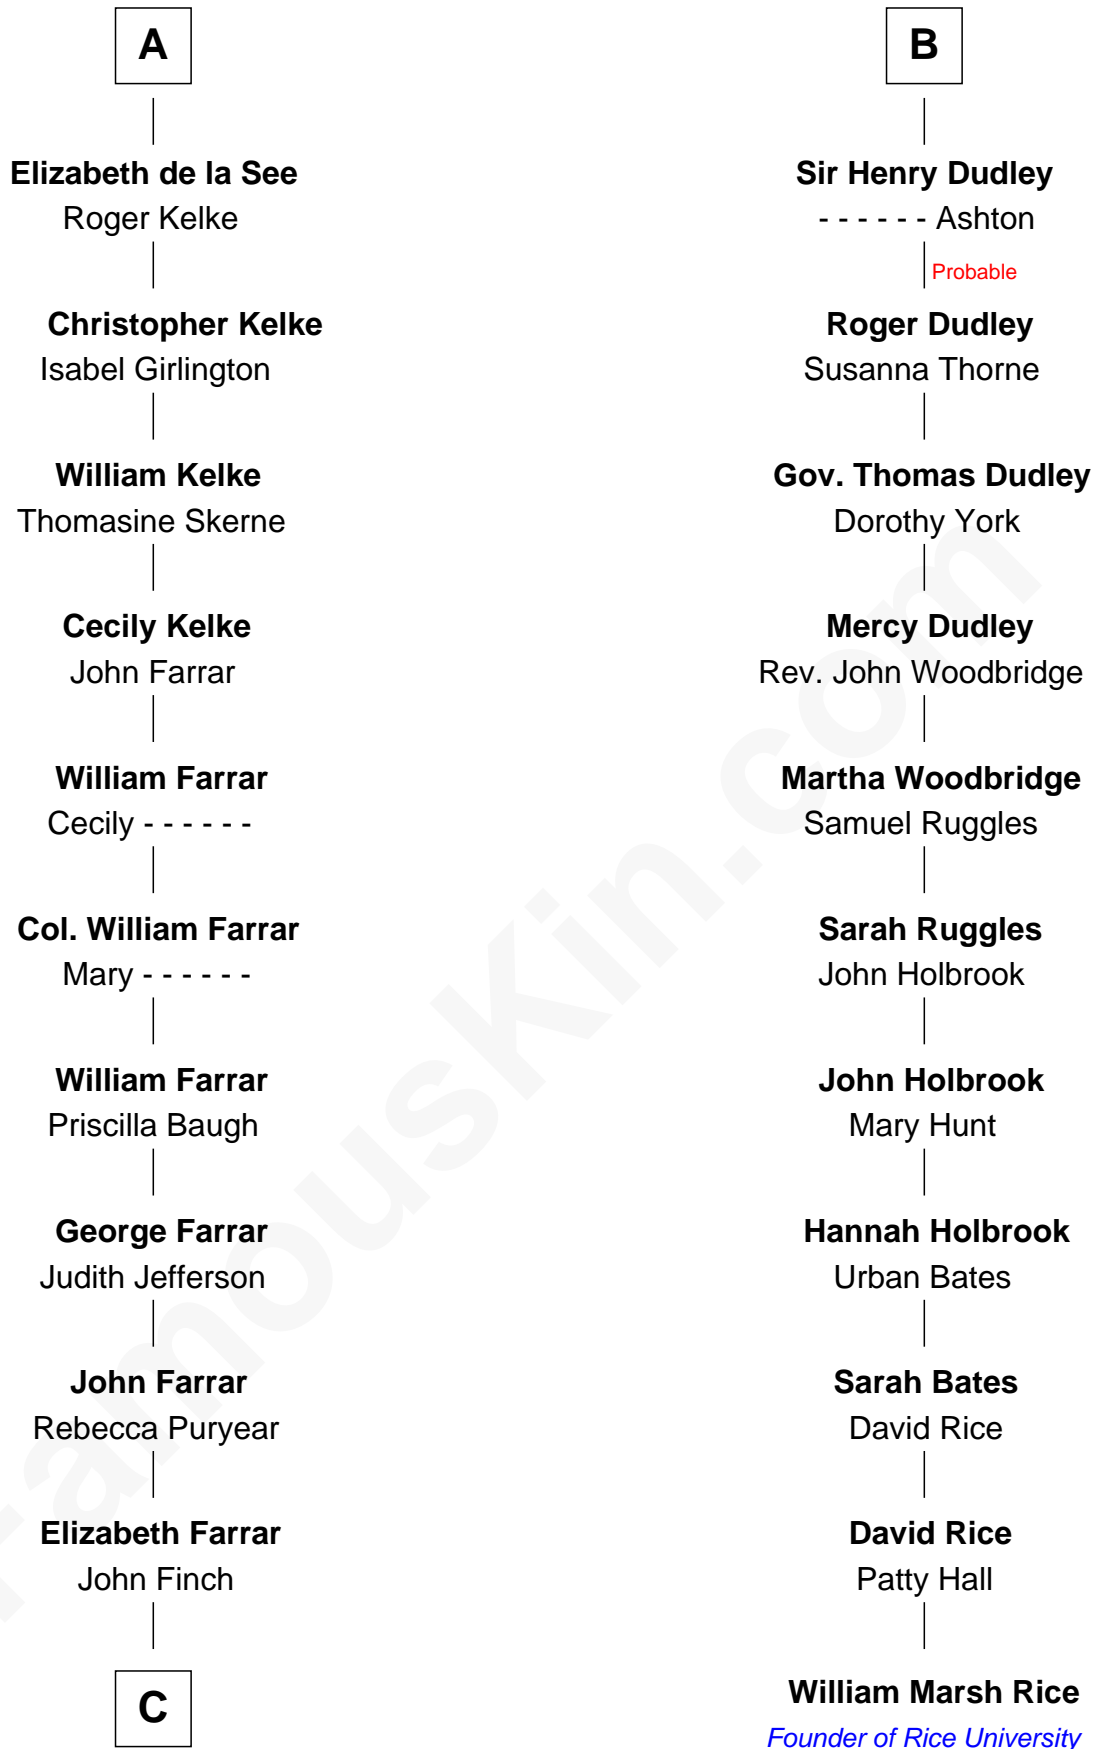

FamousKin.com

Relationship Chart of

Harper Lee

Author of To Kill a Mockingbird

17th cousin 4 times removed of

William Marsh Rice
Founder of Rice University

C

John Farrar Finch

Frances Smith

John Robert Finch

Frances Cunningham

James Cunningham Finch

Ellen Rivers Williams

Frances Cunningham Finch

Amasa Coleman Lee

Harper Lee