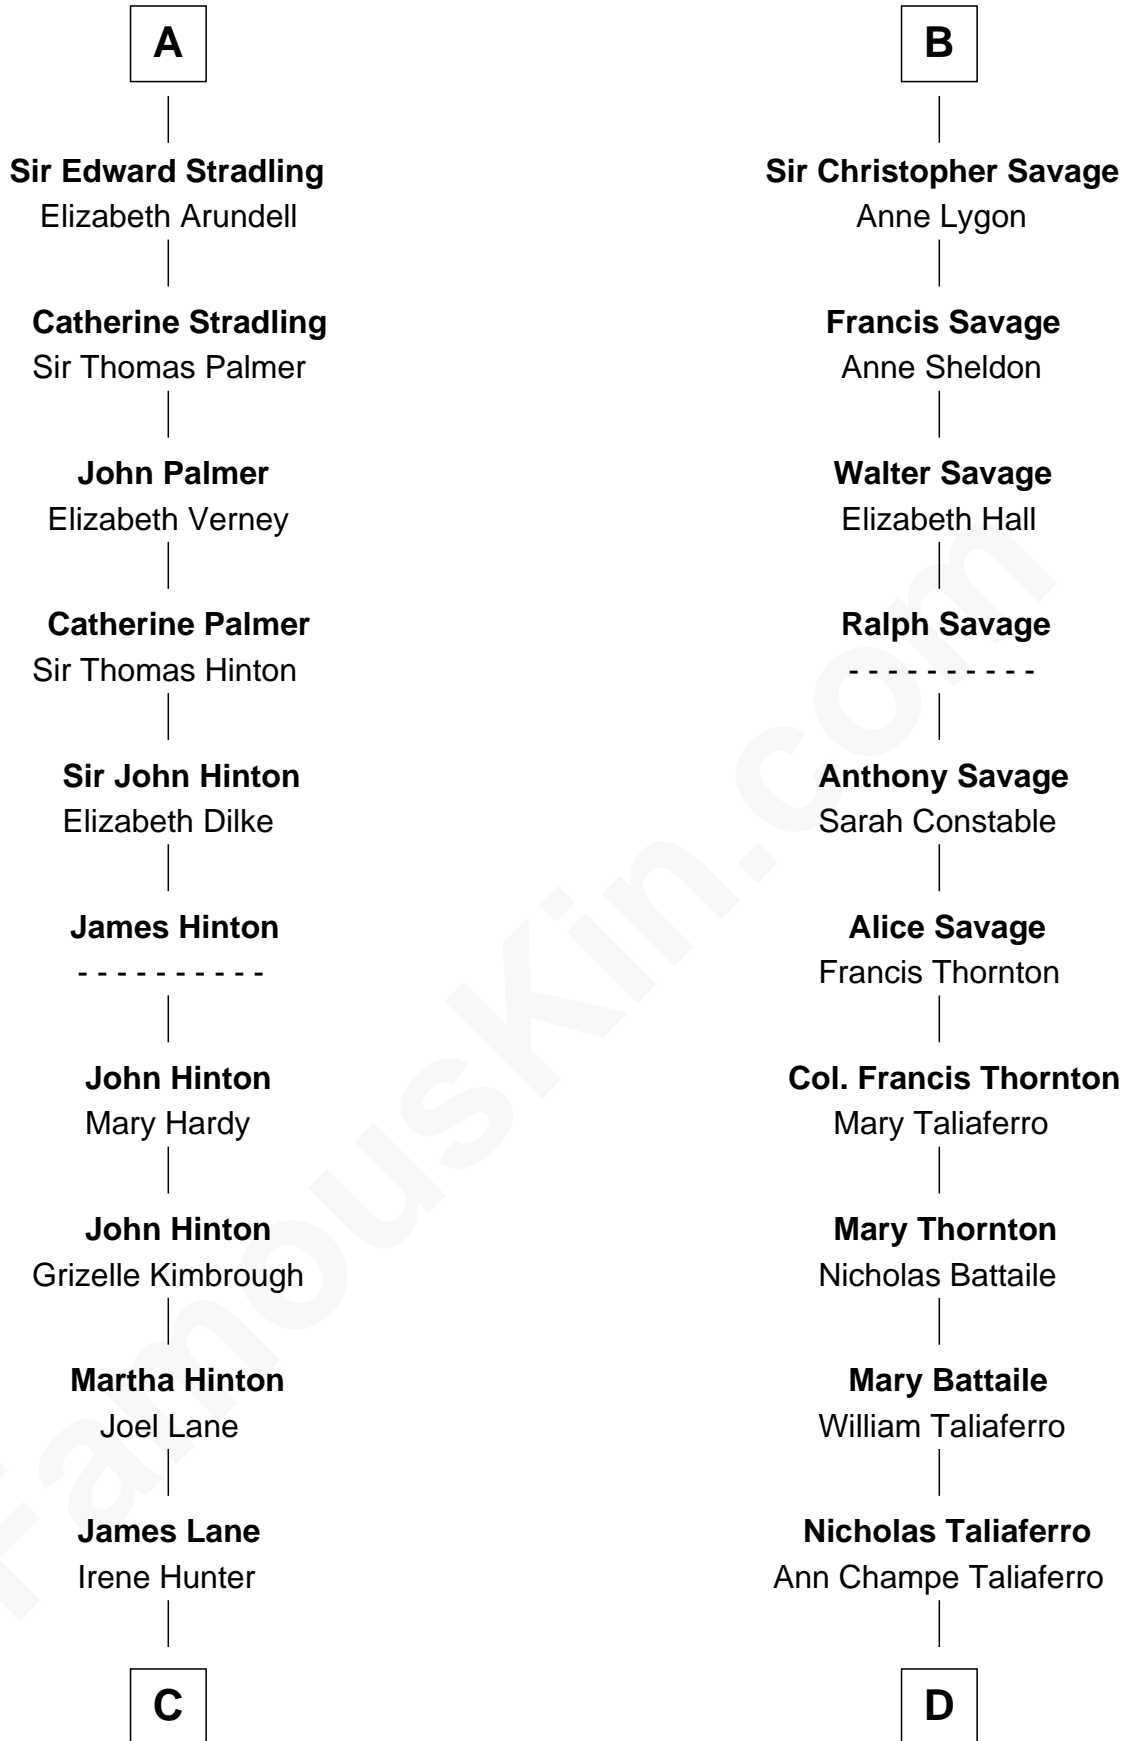

FamousKin.com

Relationship Chart of

Harper Lee

Author of To Kill a Mockingbird

20th cousin 1 time removed of

General George C. Marshall

Author of "The Marshall Plan"

C

Elizabeth Jane Lane
Theophilus Hunter Williams

John Bonner Williams
Christiana Maiben

Ellen Rivers Williams
James Cunningham Finch

Frances Cunningham Finch
Amasa Coleman Lee

Harper Lee
Author of To Kill a Mockingbird

D

Matilda Battaile Taliaferro
Martin Marshall

William Champe Marshall
Susan Myers

George Catlett Marshall
Laura Emily Bradford

General George C. Marshall
U.S. Army - World War II

FamousKin.com