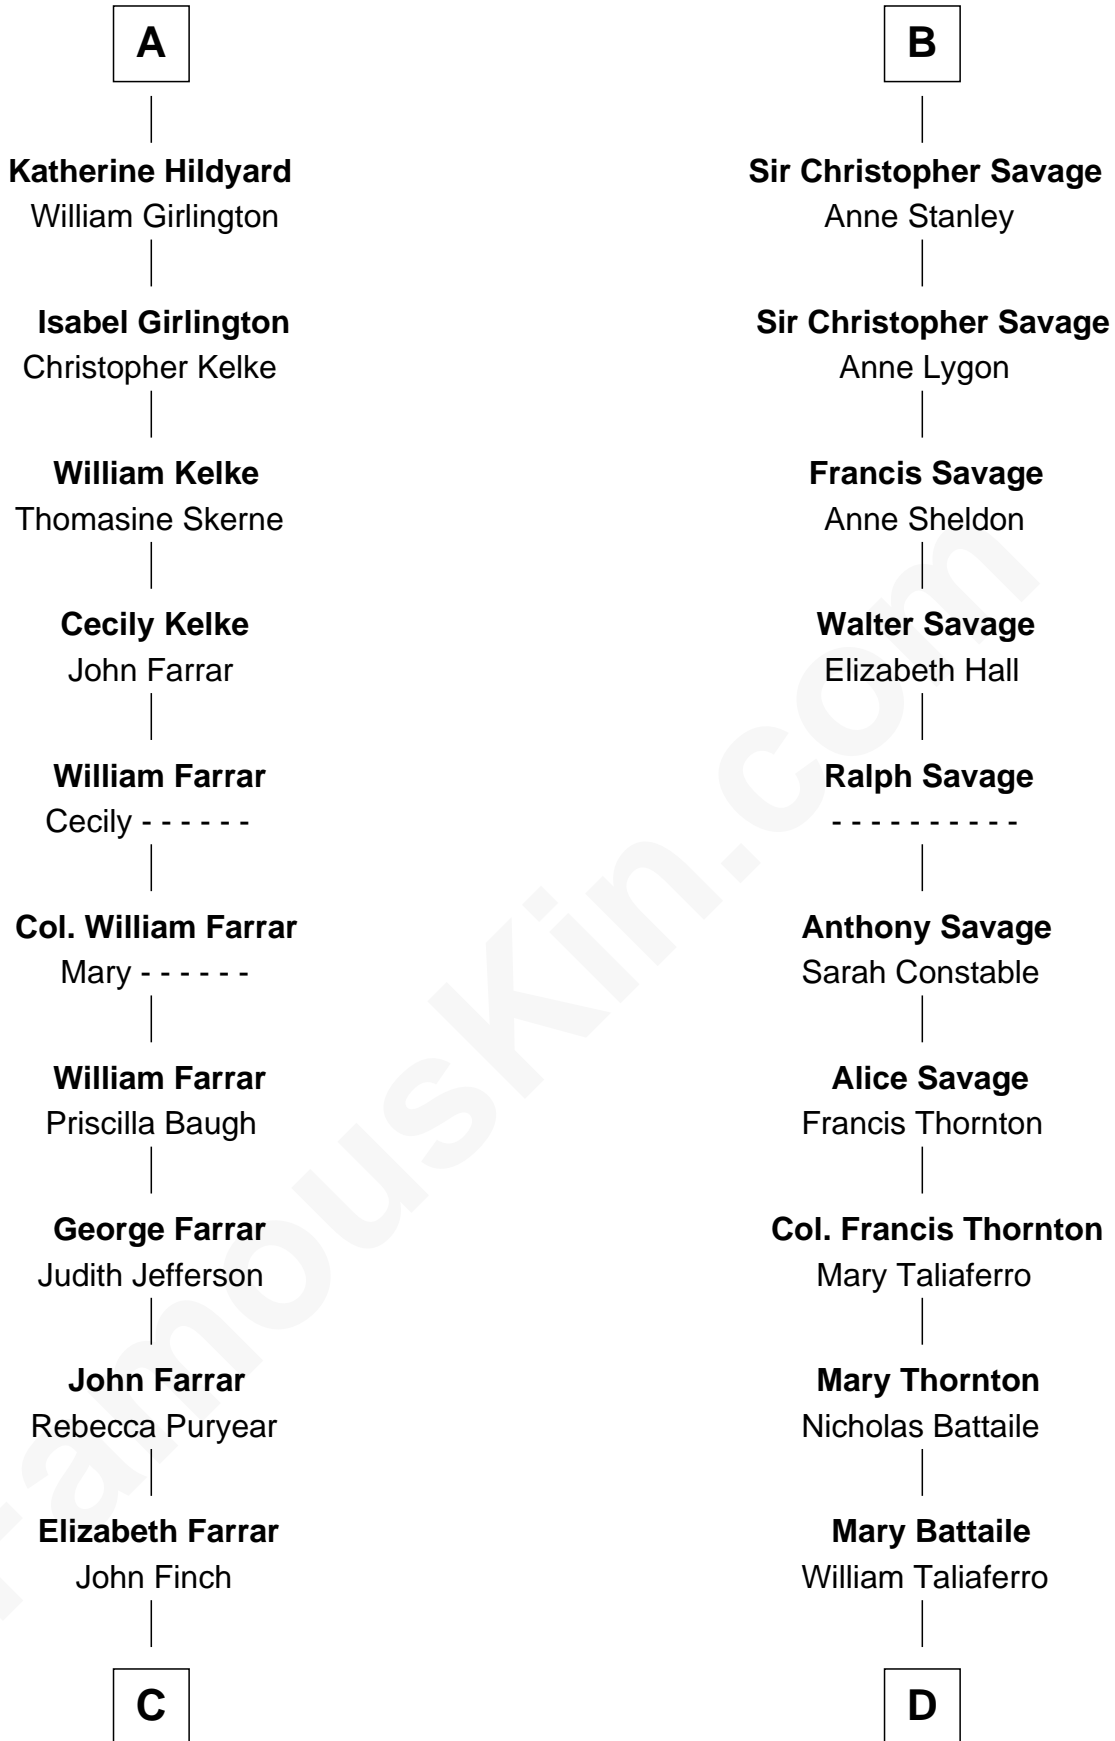

# FamousKin.com Relationship Chart of

**Harper Lee**

*Author of To Kill a Mockingbird*

21st cousin of

**General George C. Marshall**

*Author of "The Marshall Plan"*

**C**

**John Farrar Finch**

Frances Smith

**John Robert Finch**

Frances Cunningham

**James Cunningham Finch**

Ellen Rivers Williams

**Frances Cunningham Finch**

Amasa Coleman Lee

**Harper Lee**

*Author of To Kill a Mockingbird*

**D**

**Nicholas Taliaferro**

Ann Champe Taliaferro

**Matilda Battaile Taliaferro**

Martin Marshall

**William Champe Marshall**

Susan Myers