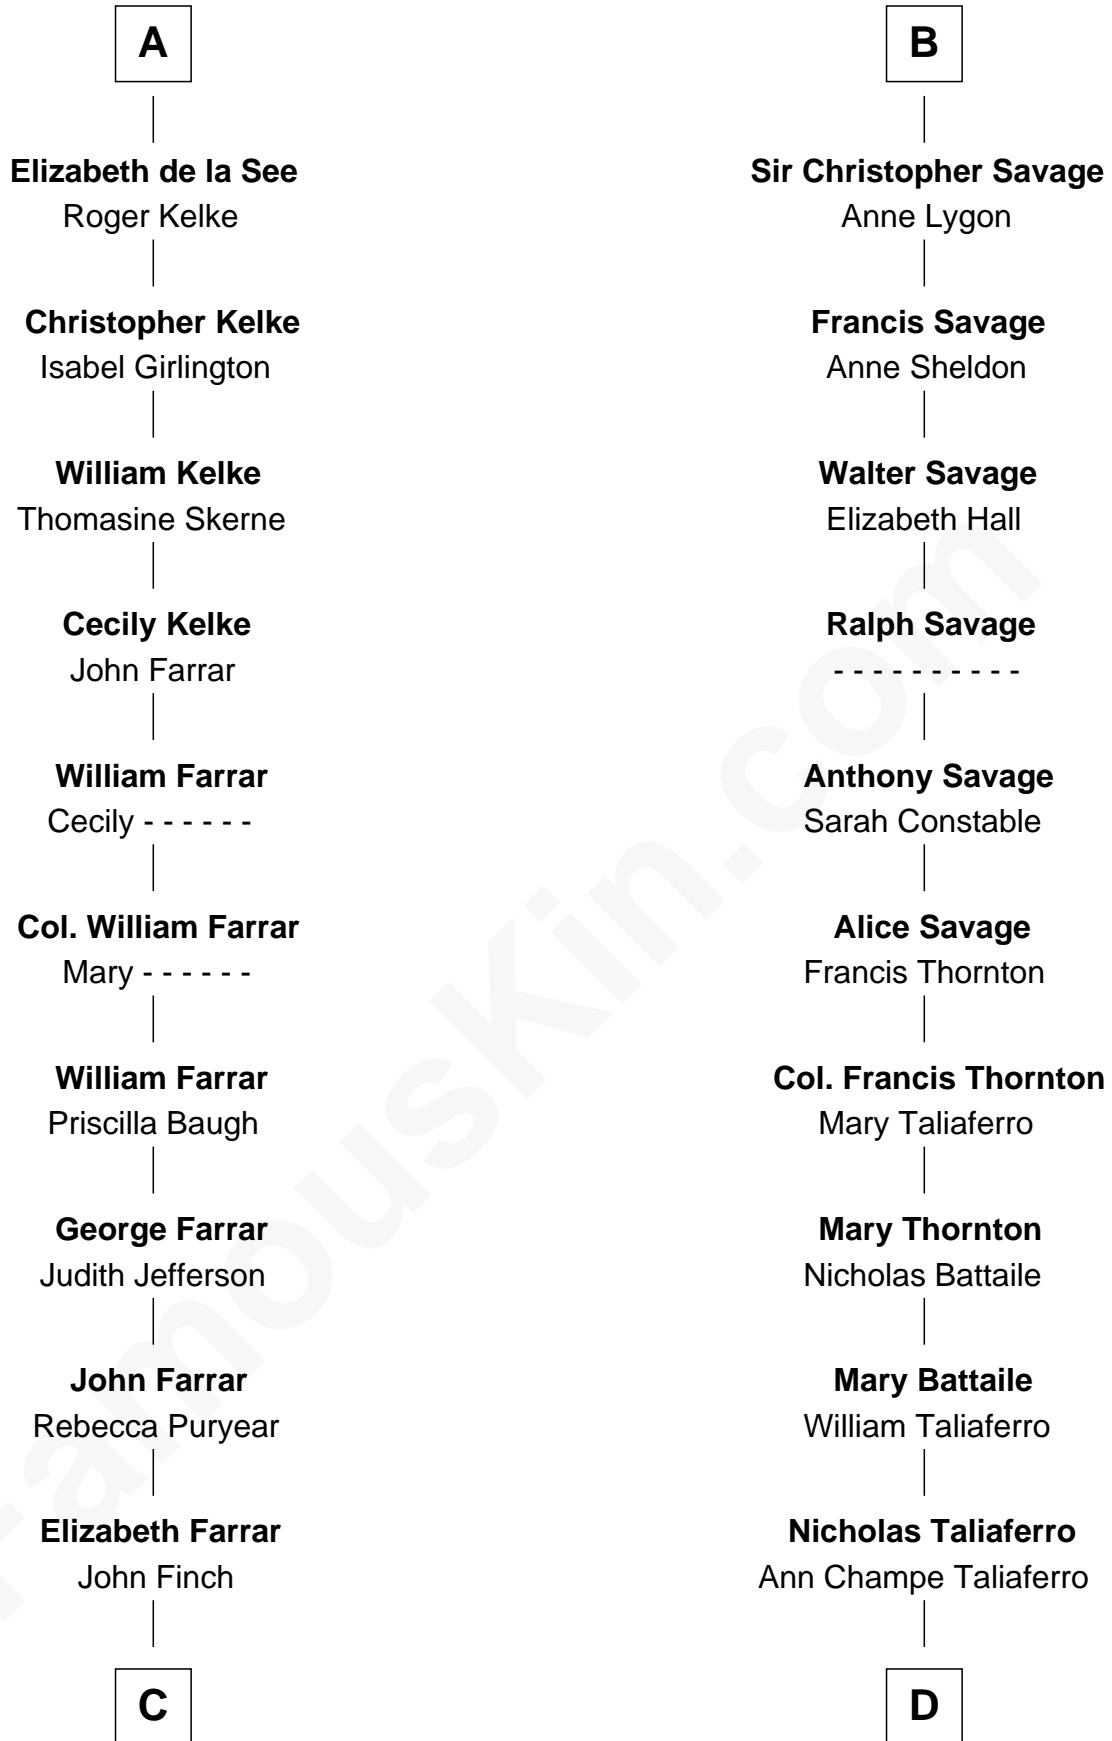

## Relationship Chart of

### Harper Lee

*Author of To Kill a Mockingbird*

20th cousin 1 time removed of

### General George C. Marshall

*Author of "The Marshall Plan"*

**C**

**John Farrar Finch**

Frances Smith

**John Robert Finch**

Frances Cunningham

**James Cunningham Finch**