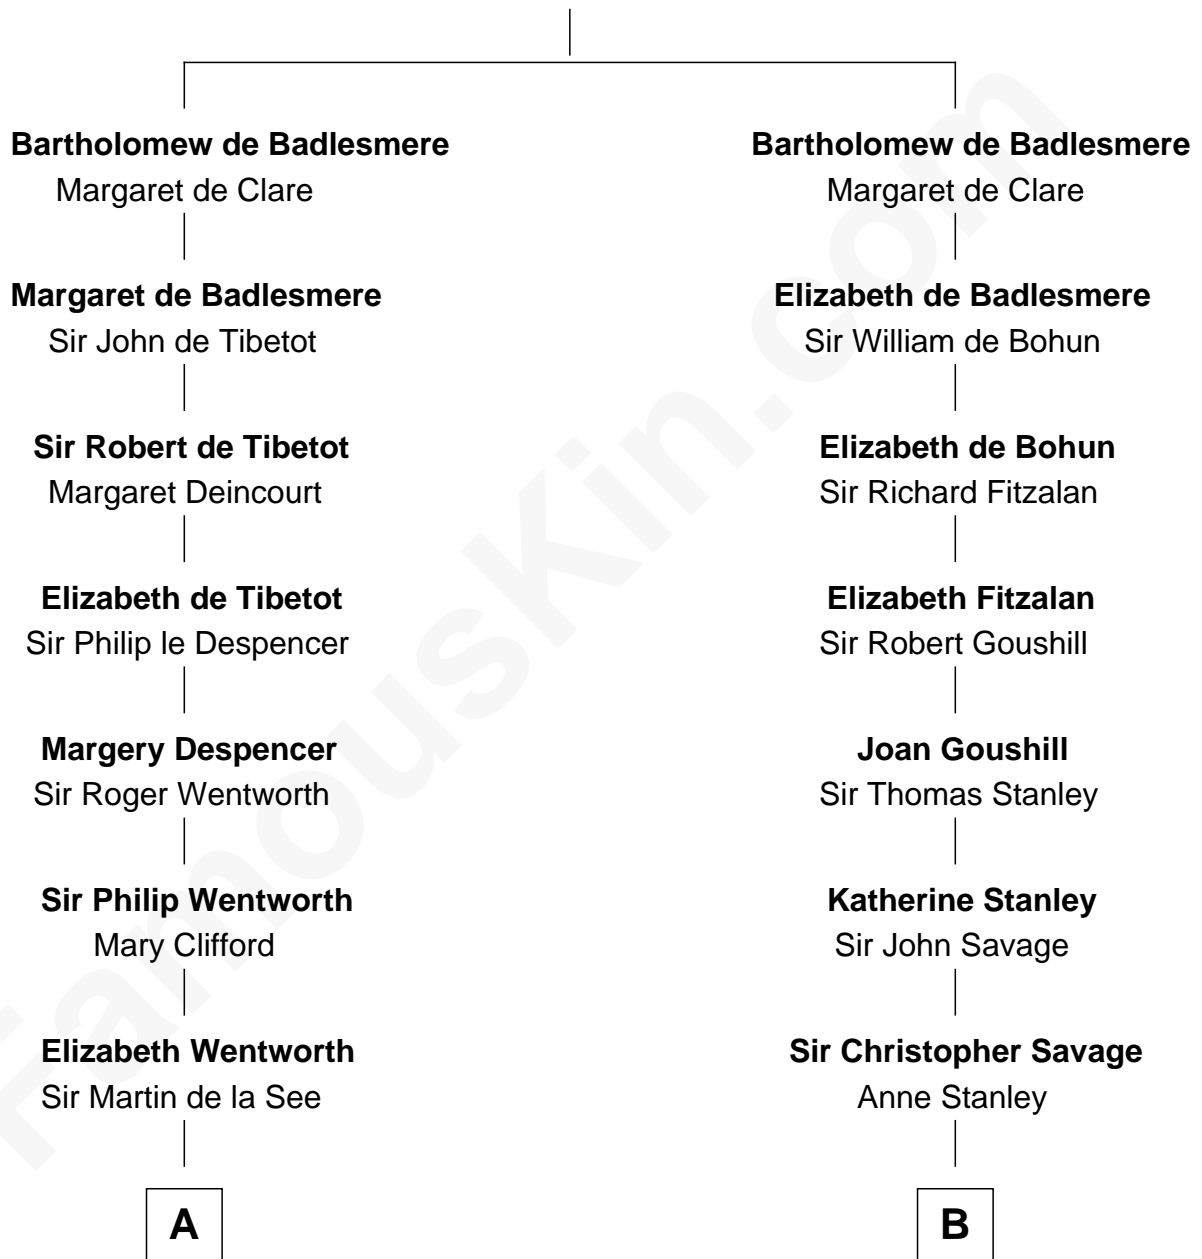

## Relationship Chart of Harper Lee

*Author of To Kill a Mockingbird*

20th cousin 1 time removed of

## General George C. Marshall

*Author of "The Marshall Plan"*

**Gunselm de Badlesmere**

**C**

**John Farrar Finch**

Frances Smith

**John Robert Finch**

Frances Cunningham