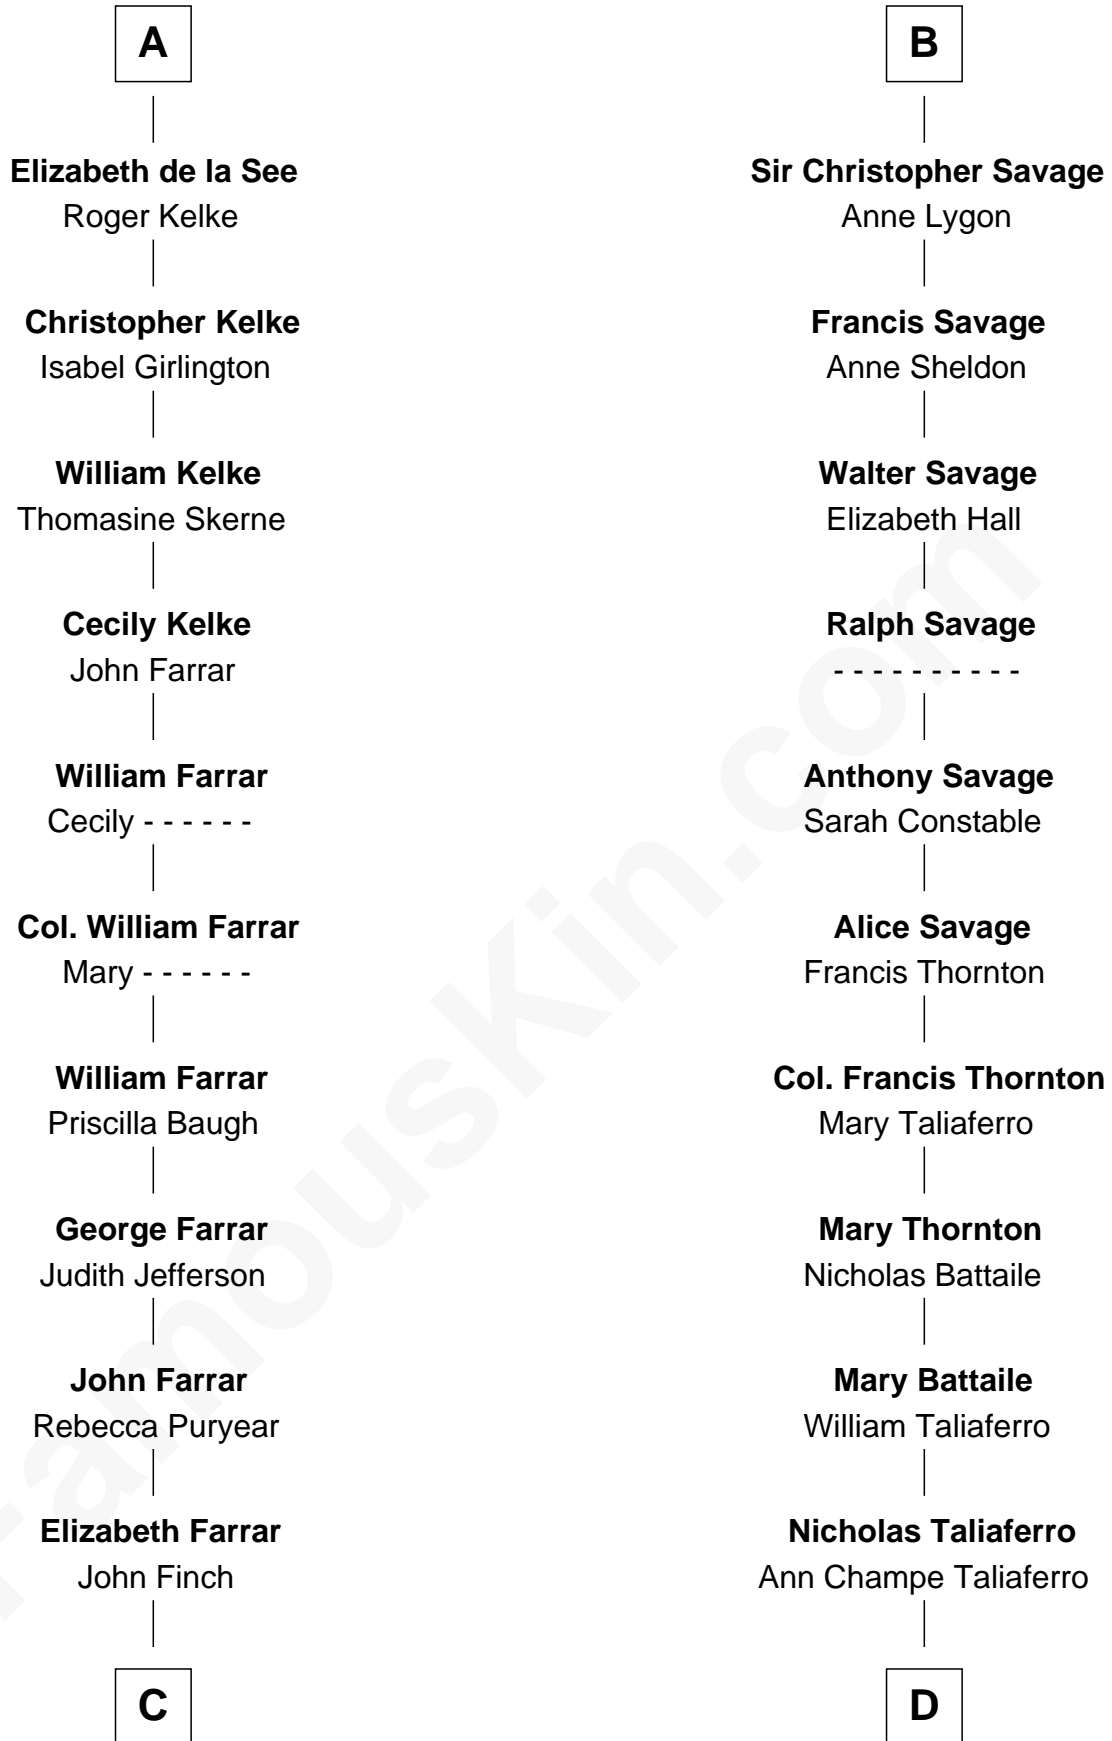

## Relationship Chart of Harper Lee

*Author of To Kill a Mockingbird*

20th cousin 1 time removed of

## General George C. Marshall

*Author of "The Marshall Plan"*

**Gunselm de Badlesmere**

**C**

**John Farrar Finch**

Frances Smith

**John Robert Finch**

Frances Cunningham