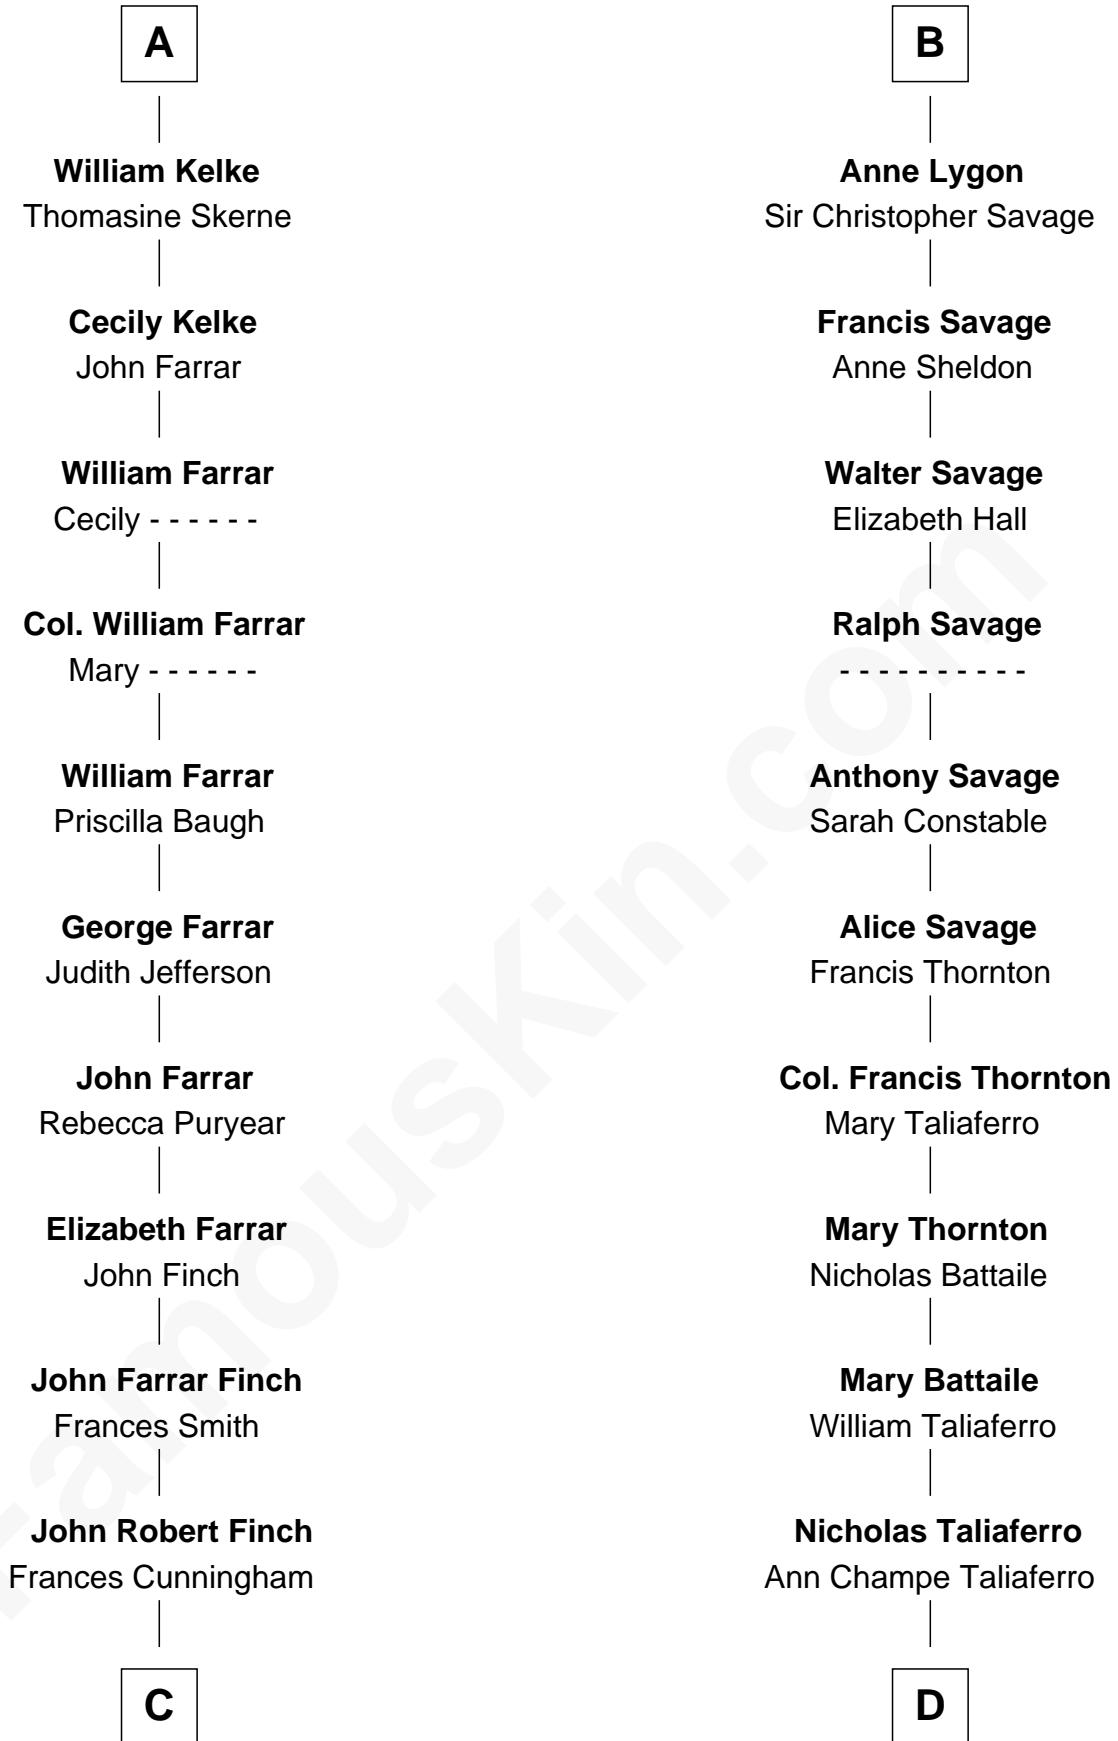

FamousKin.com

Relationship Chart of Harper Lee

Author of To Kill a Mockingbird

19th cousin 1 time removed of

General George C. Marshall

Author of "The Marshall Plan"

C

James Cunningham Finch

Ellen Rivers Williams

Frances Cunningham Finch

Amasa Coleman Lee

Harper Lee

Author of To Kill a Mockingbird

D

Matilda Battaile Taliaferro

Martin Marshall

William Champe Marshall

Susan Myers

George Catlett Marshall

Laura Emily Bradford

General George C. Marshall

U.S. Army - World War II