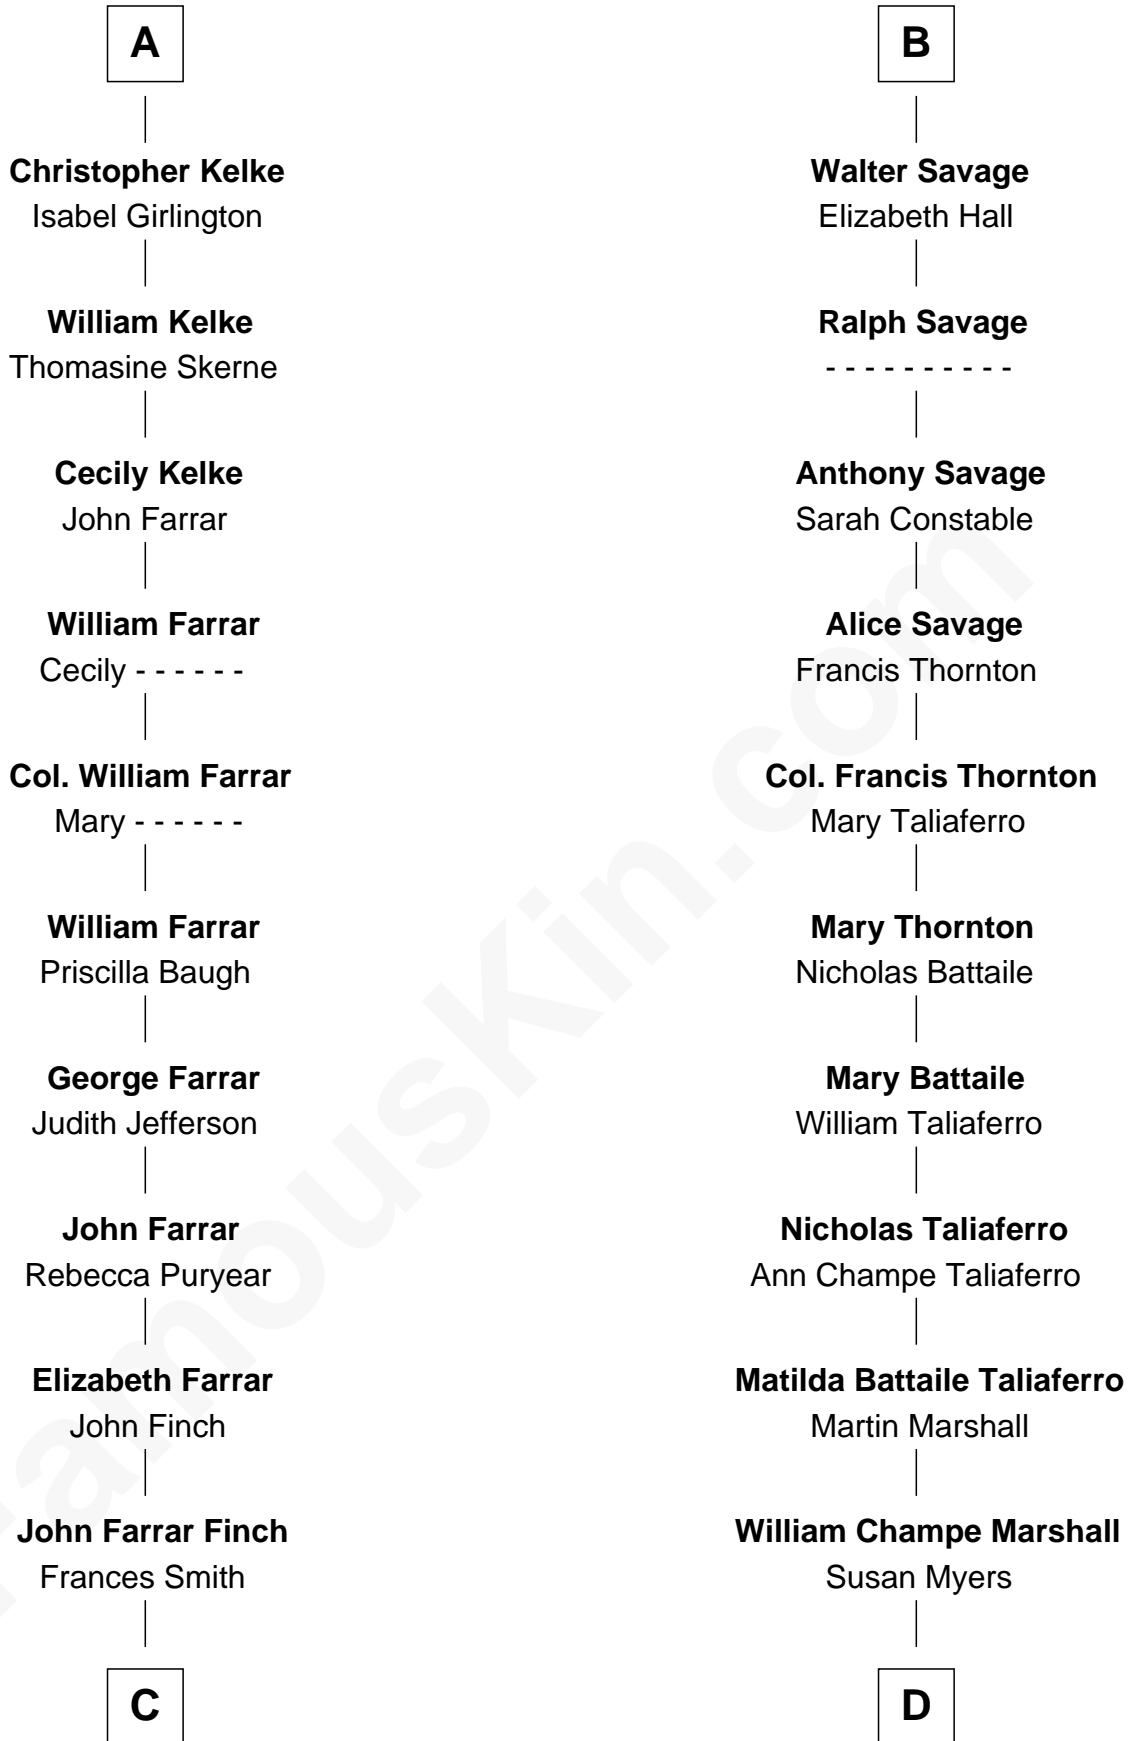

FamousKin.com

Relationship Chart of Harper Lee

Author of To Kill a Mockingbird

18th cousin 2 times removed of

General George C. Marshall

Author of "The Marshall Plan"

C

John Robert Finch
Frances Cunningham

James Cunningham Finch
Ellen Rivers Williams

Frances Cunningham Finch
Amasa Coleman Lee

Harper Lee
Author of To Kill a Mockingbird

D

George Catlett Marshall
Laura Emily Bradford

General George C. Marshall
U.S. Army - World War II

FamousKin.com