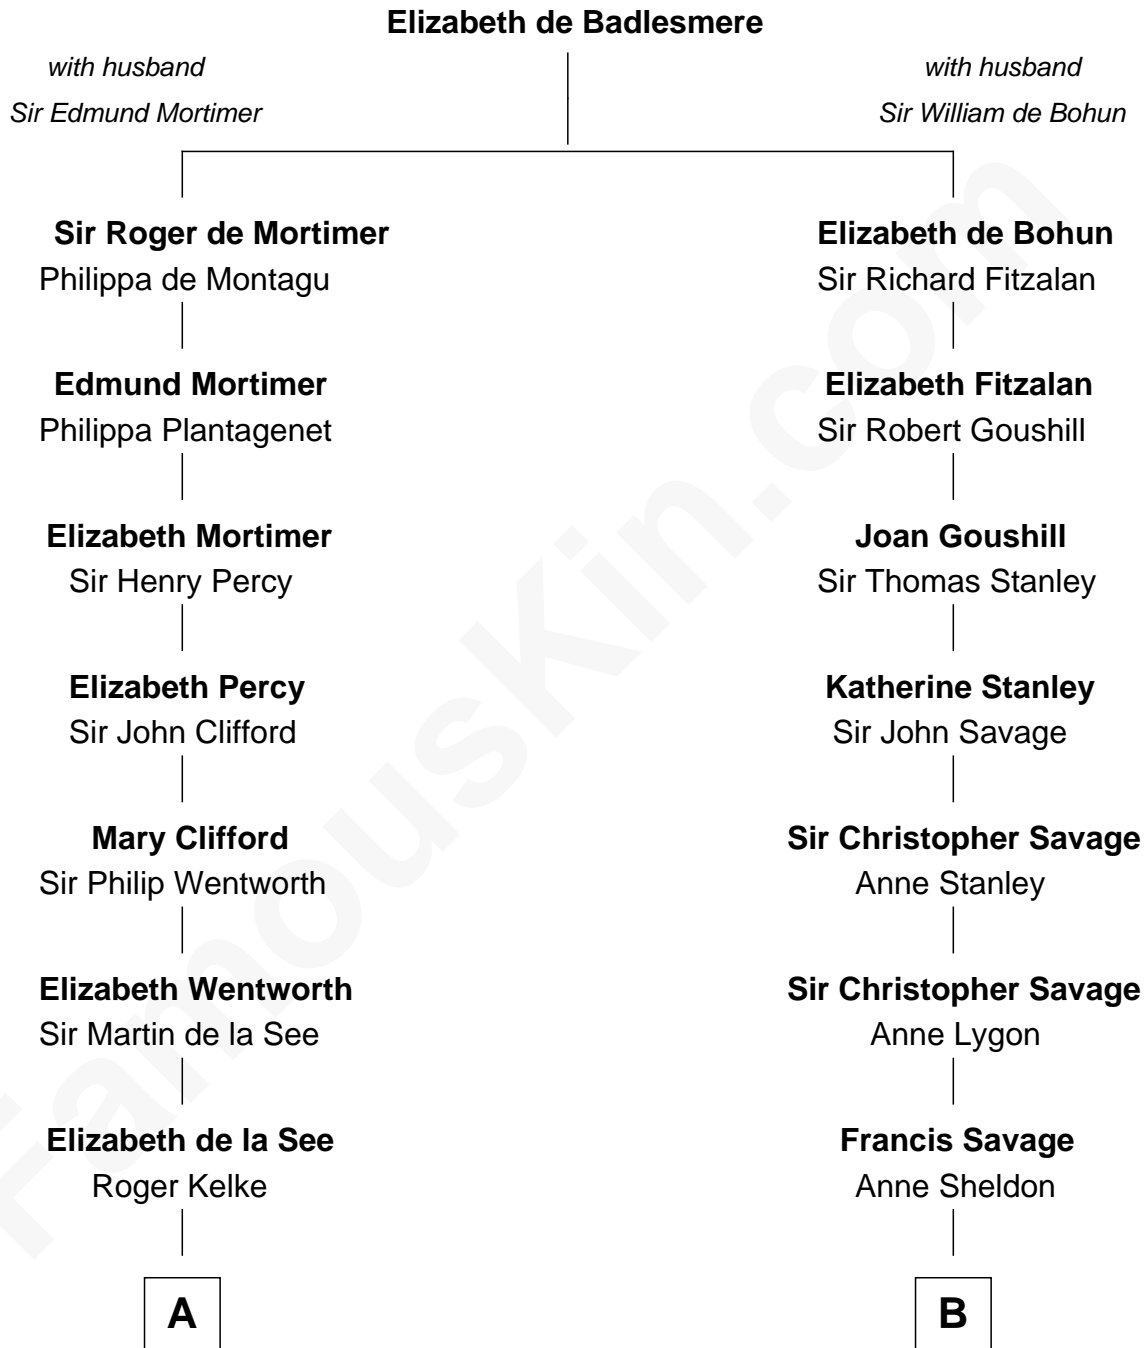

FamousKin.com

Relationship Chart of Harper Lee

Author of To Kill a Mockingbird

18th cousin 2 times removed of

General George C. Marshall

Author of "The Marshall Plan"

C

John Robert Finch
Frances Cunningham

James Cunningham Finch
Ellen Rivers Williams

Frances Cunningham Finch
Amasa Coleman Lee

Harper Lee
Author of To Kill a Mockingbird

D

George Catlett Marshall
Laura Emily Bradford

General George C. Marshall
U.S. Army - World War II