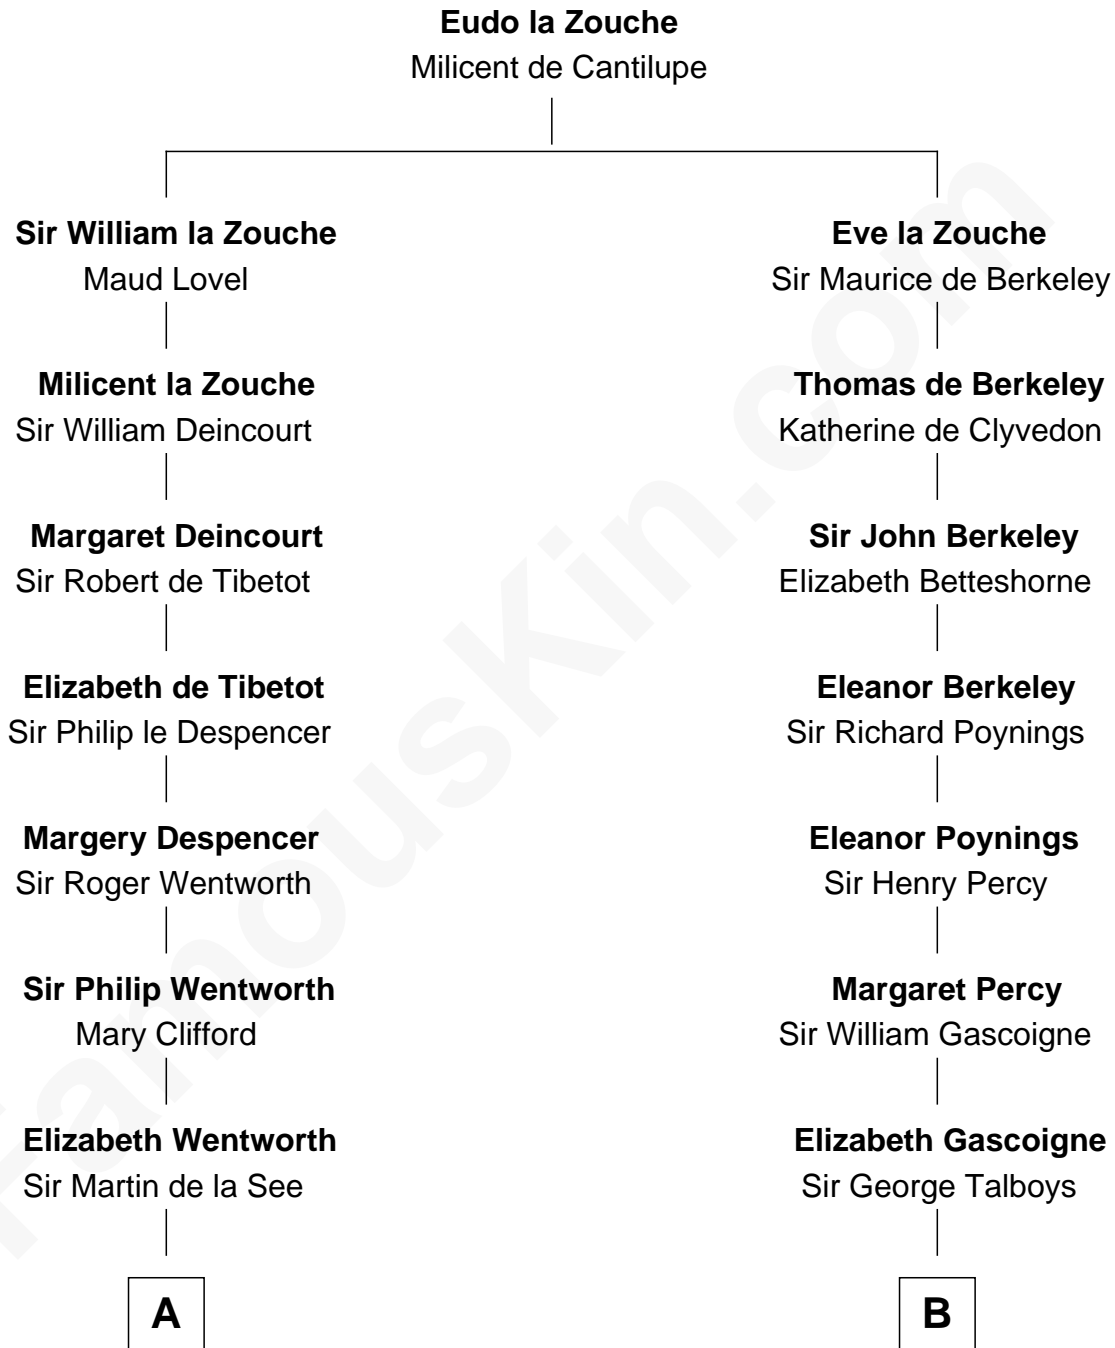

FamousKin.com

Relationship Chart of Harper Lee

Author of To Kill a Mockingbird

15th cousin 6 times removed of

Meriwether Lewis

Lewis and Clark Expedition

C

John Farrar Finch

Frances Smith

John Robert Finch

Frances Cunningham

James Cunningham Finch

Ellen Rivers Williams

Frances Cunningham Finch

Amasa Coleman Lee

Harper Lee