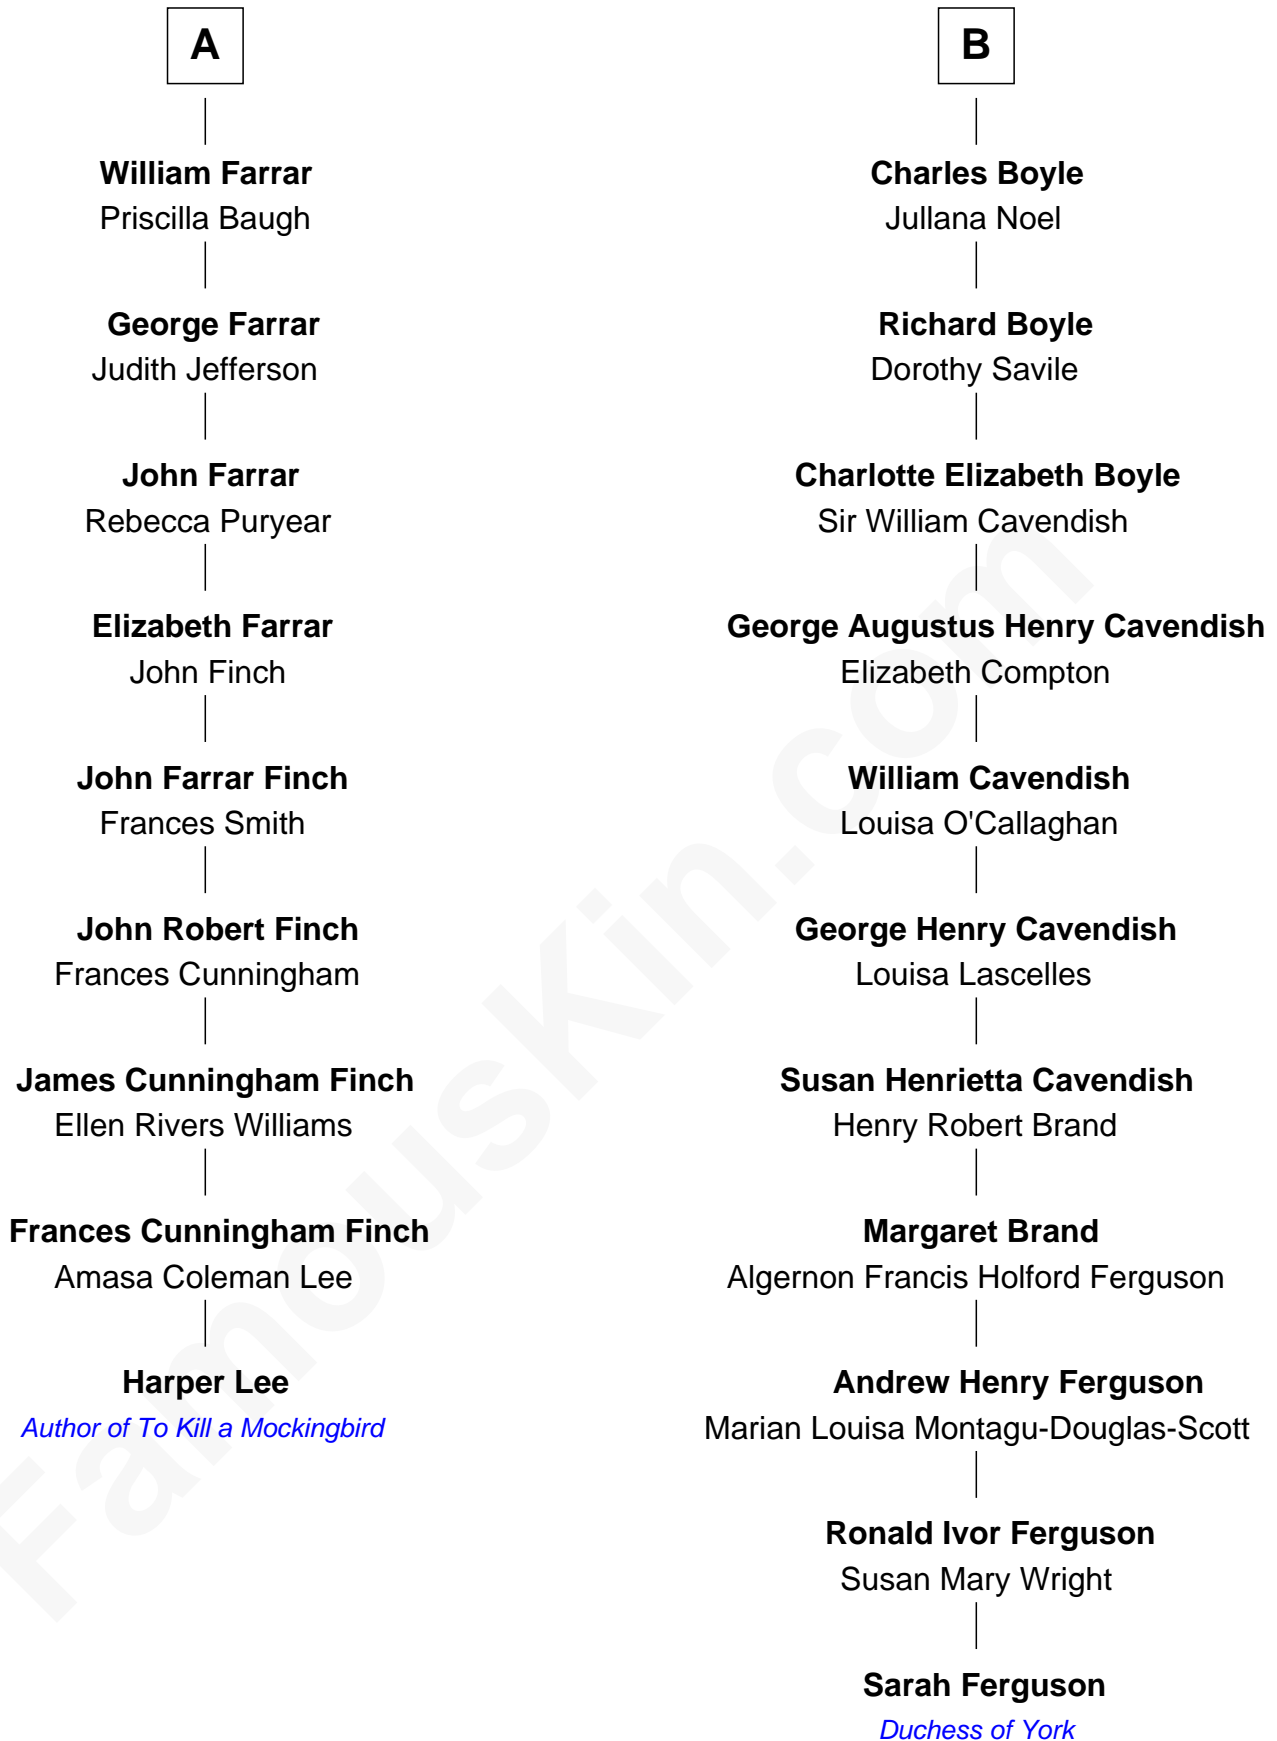

# FamousKin.com Relationship Chart of

**Harper Lee**

*Author of To Kill a Mockingbird*

15th cousin 2 times removed of

**Sarah Ferguson**

*Duchess of York*

**Sir Philip Wentworth**

Mary Clifford

**Elizabeth Wentworth**

Sir Martin de la See

**Elizabeth de la See**

Roger Kelke

**Christopher Kelke**

Isabel Girlington

**William Kelke**

Thomasine Skerne

Anne Say

**Margery Wentworth**

Sir John Seymour

**Edward Seymour**

Anne Stanhope

**Edward Seymour**

Katherine Grey

**Edward Seymour**

Honora Rogers

**Sir William Seymour**

Frances Devereux

**Jane Seymour**

Charles Boyle

**B**

Sarah Ferguson photo by [Norbert Aepli](#) (CC BY 3.0)