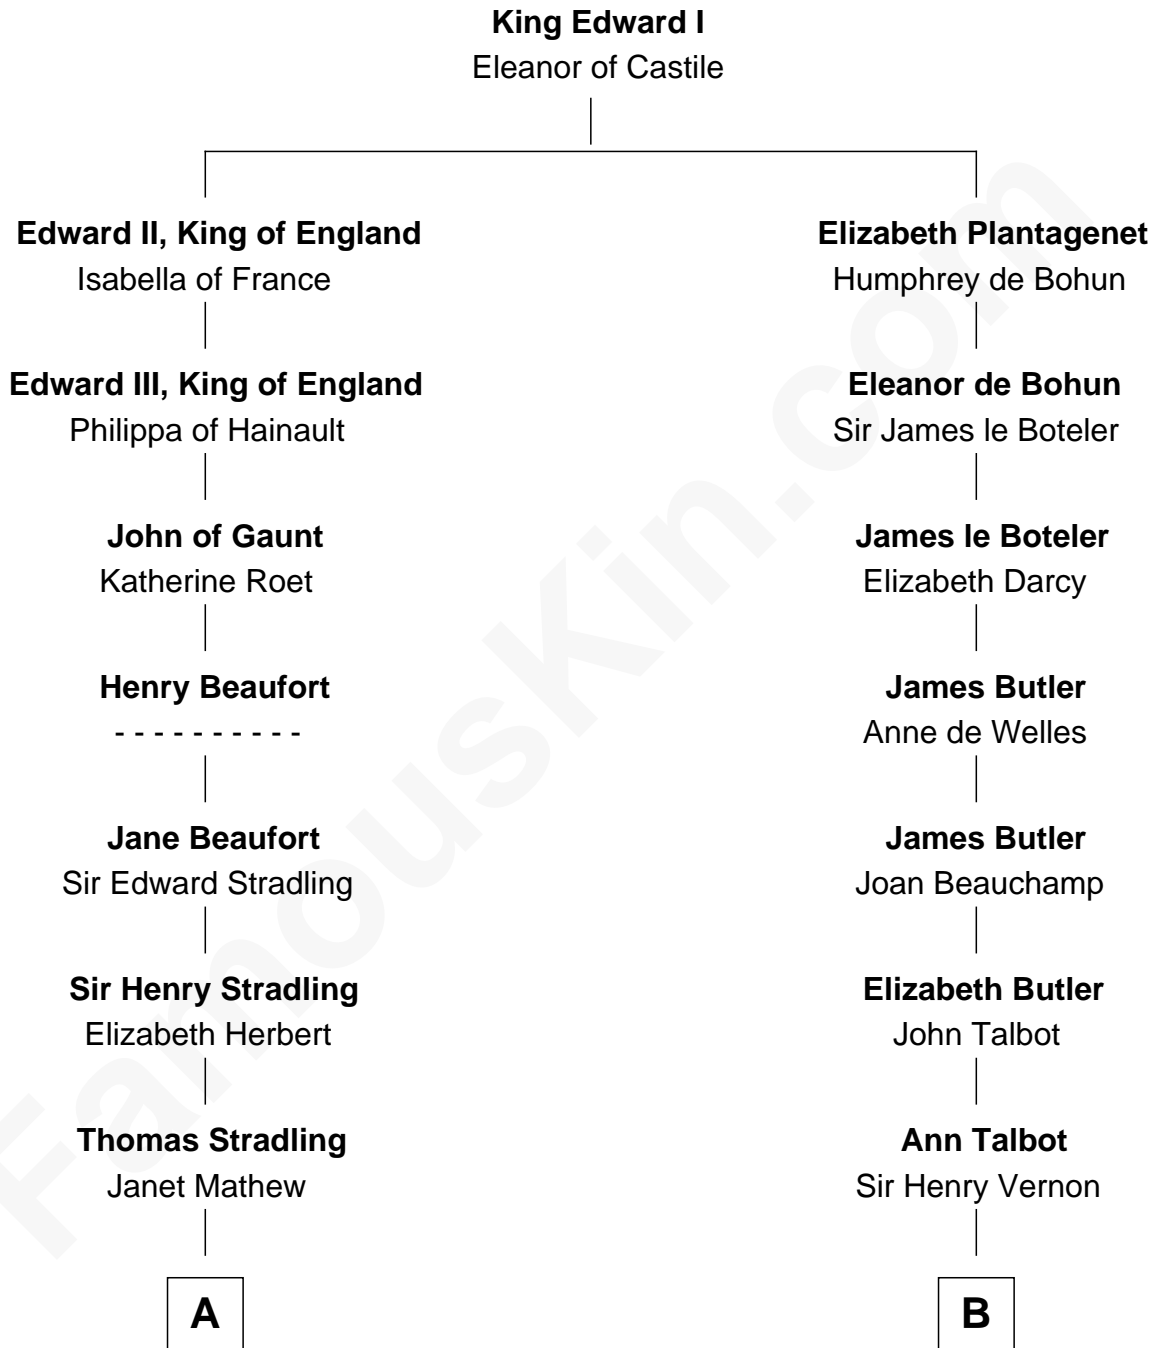

FamousKin.com

Relationship Chart of Harper Lee

Author of To Kill a Mockingbird

19th cousin 2 times removed of

Olivia De Havilland
Movie Actress

C

Elizabeth Jane Lane
Theophilus Hunter Williams

John Bonner Williams
Christiana Maiben

Ellen Rivers Williams
James Cunningham Finch

Frances Cunningham Finch
Amasa Coleman Lee

Harper Lee
Author of To Kill a Mockingbird

D

Margaret Letitia Molesworth
Charles Richard De Havilland

Walter Augustus De Havilland
Lillian Augusta Ruse