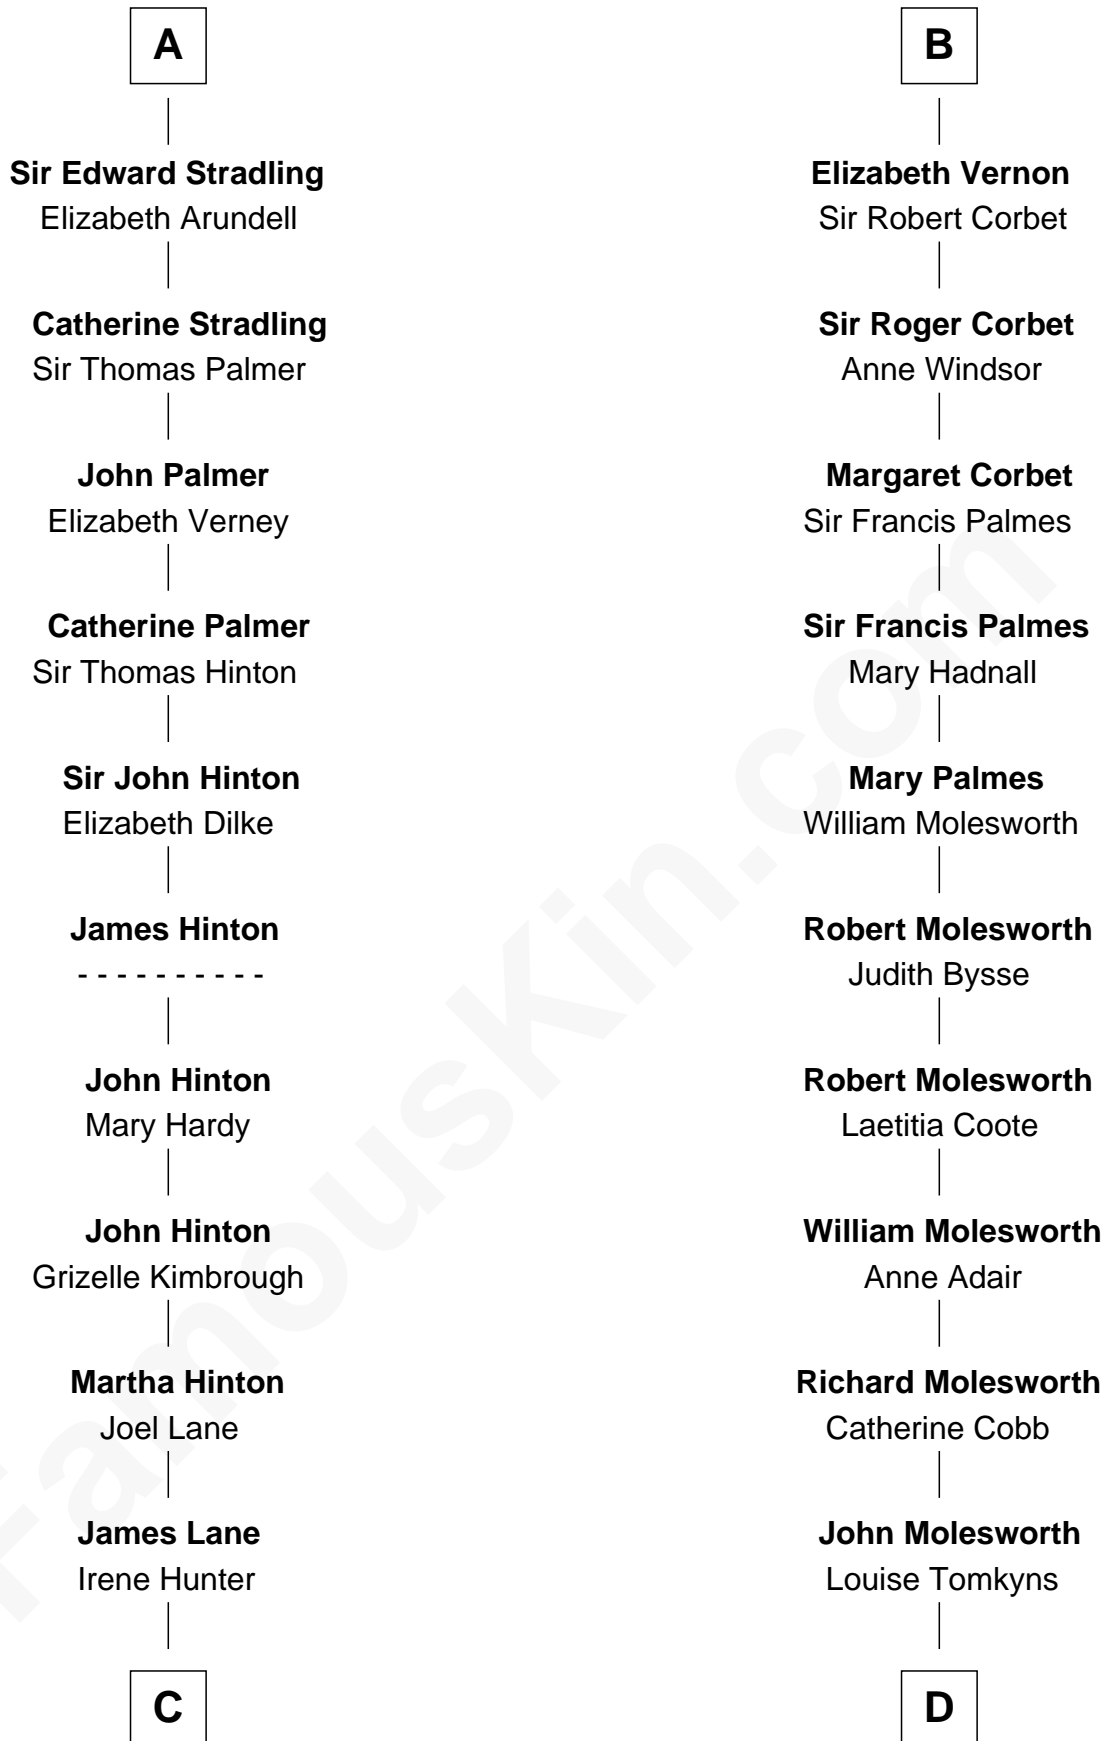

FamousKin.com

Relationship Chart of Harper Lee

Author of To Kill a Mockingbird

19th cousin 2 times removed of

Olivia De Havilland
Movie Actress

C

Elizabeth Jane Lane
Theophilus Hunter Williams

John Bonner Williams
Christiana Maiben

Ellen Rivers Williams
James Cunningham Finch

Frances Cunningham Finch
Amasa Coleman Lee

Harper Lee
Author of To Kill a Mockingbird

D

Margaret Letitia Molesworth
Charles Richard De Havilland

Walter Augustus De Havilland
Lillian Augusta Ruse