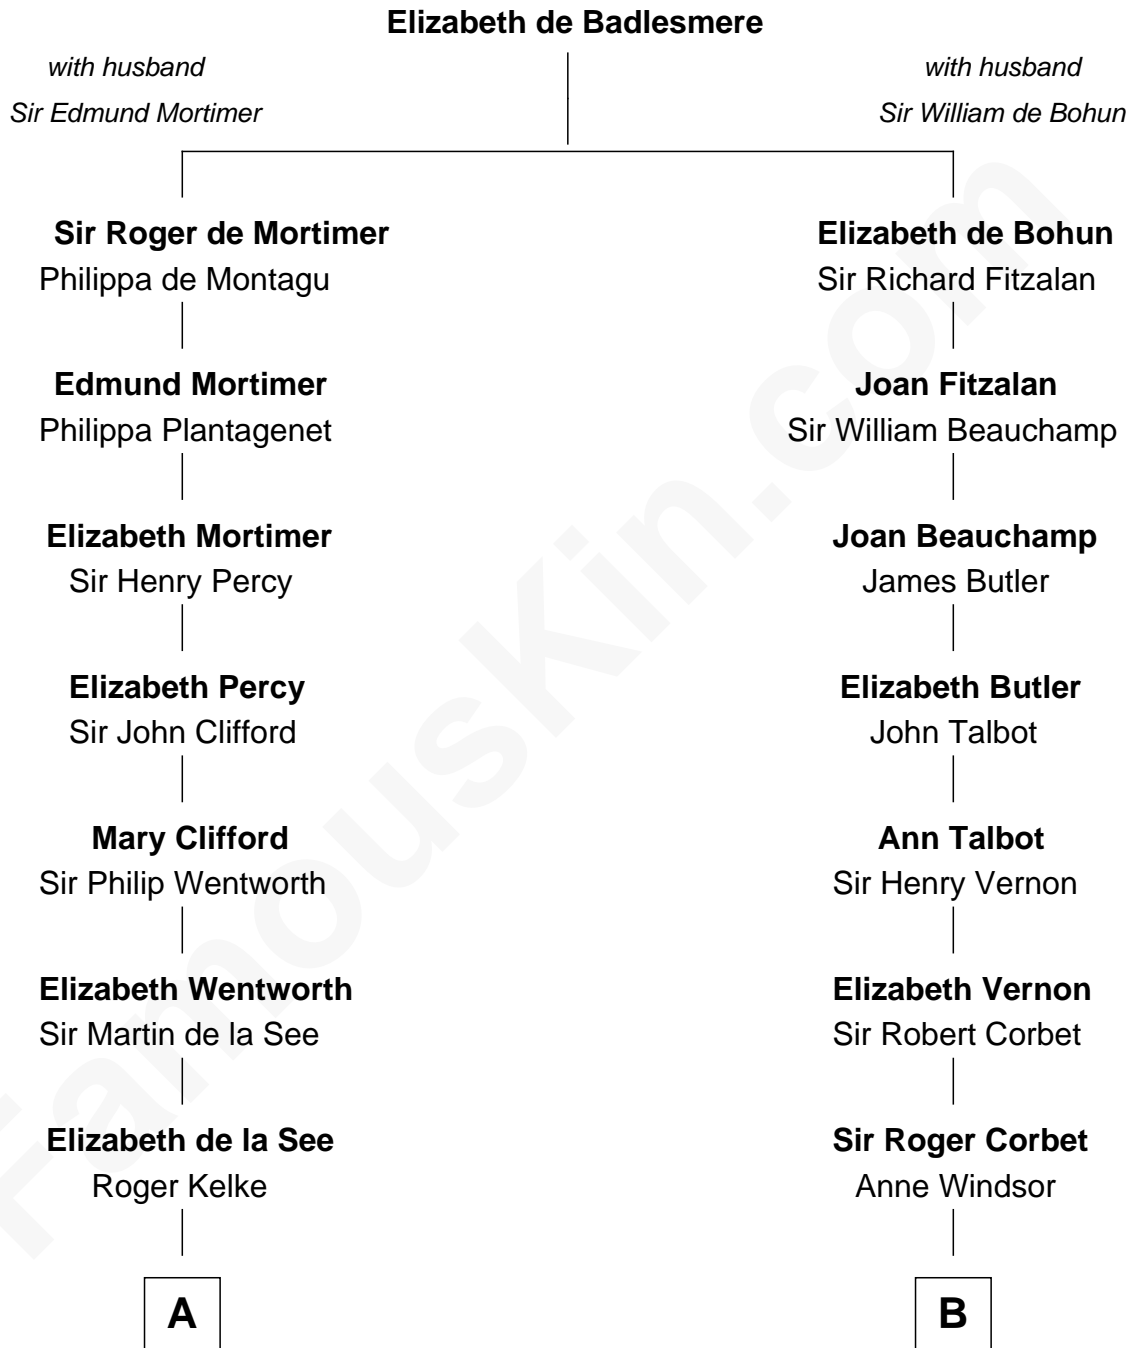

# FamousKin.com

## Relationship Chart of Harper Lee

*Author of To Kill a Mockingbird*

17th cousin 3 times removed of

**Olivia De Havilland**  
*Movie Actress*

**C**

—  
**John Robert Finch**  
Frances Cunningham

—  
**James Cunningham Finch**  
Ellen Rivers Williams